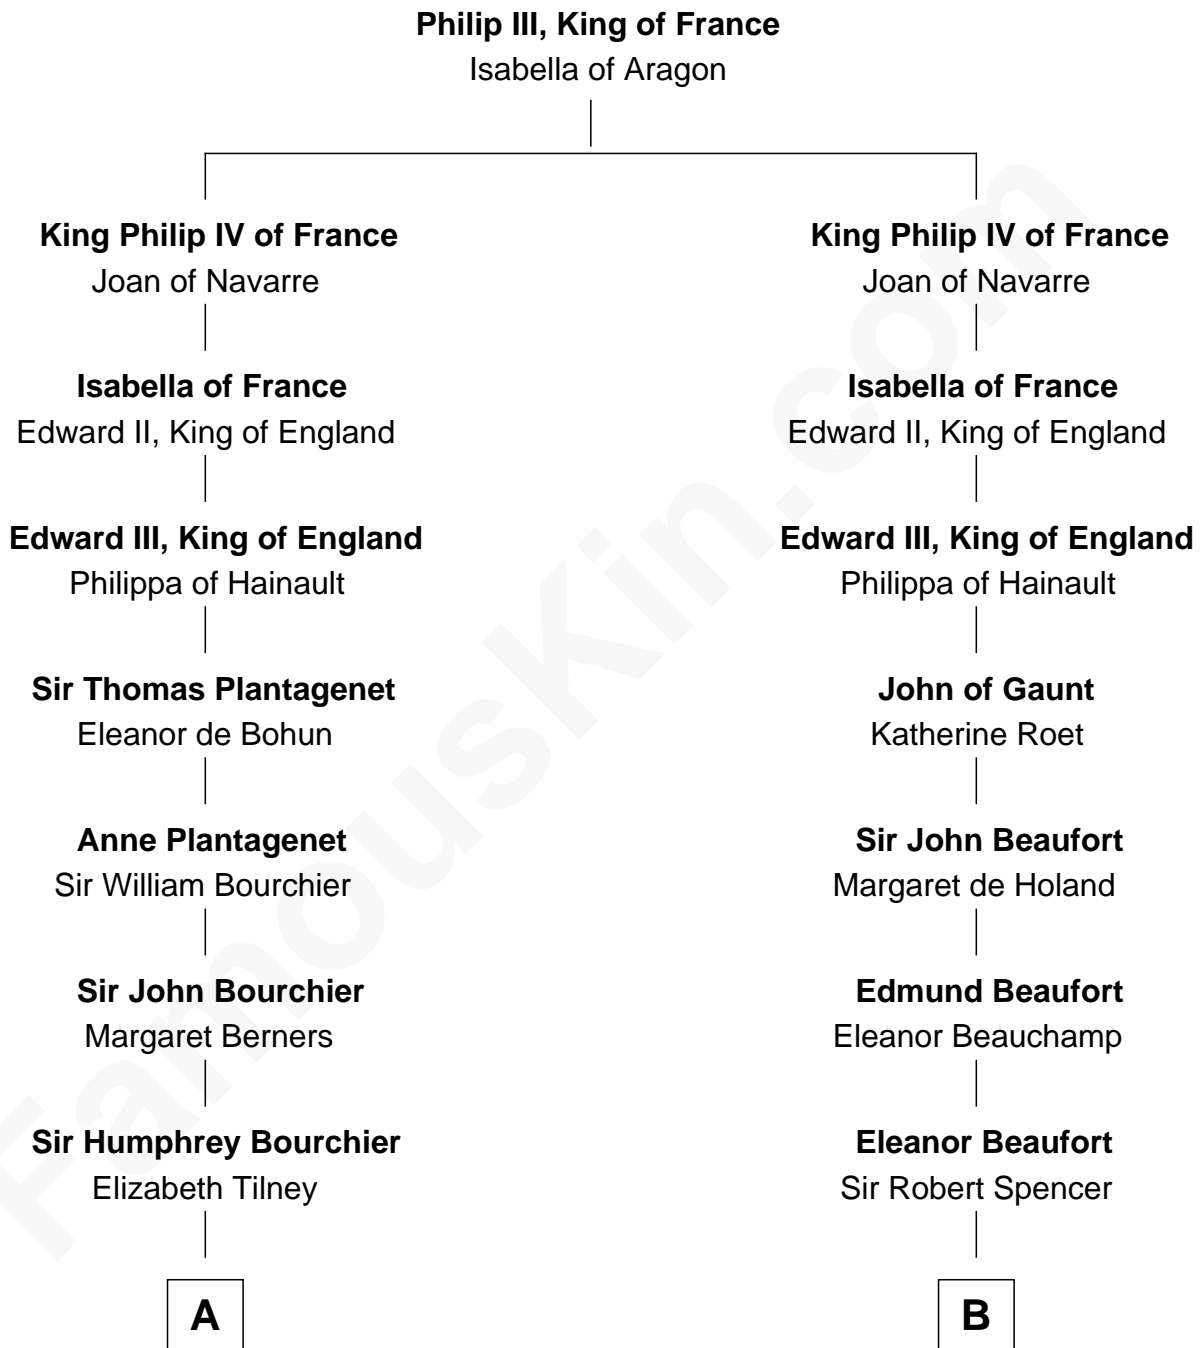

FamousKin.com
Relationship Chart of
Norman Rockwell
American Artist

20th cousin 1 time removed of

John D. Rockefeller
Founder of the Standard Oil Company

C

Jacob Sherman

Cafira Janes

Orilla Janes Sherman
Samuel Darling Rockwell

John William Rockwell
Phebe Boyce Waring

Jarvis Waring Rockwell
Anne Mary Hill

Norman Rockwell
American Artist

D

Miles Avery
Malinda Pixley

Lucy Avery
Godfrey Lewis Rockefeller

William Avery Rockefeller
Eliza Davison