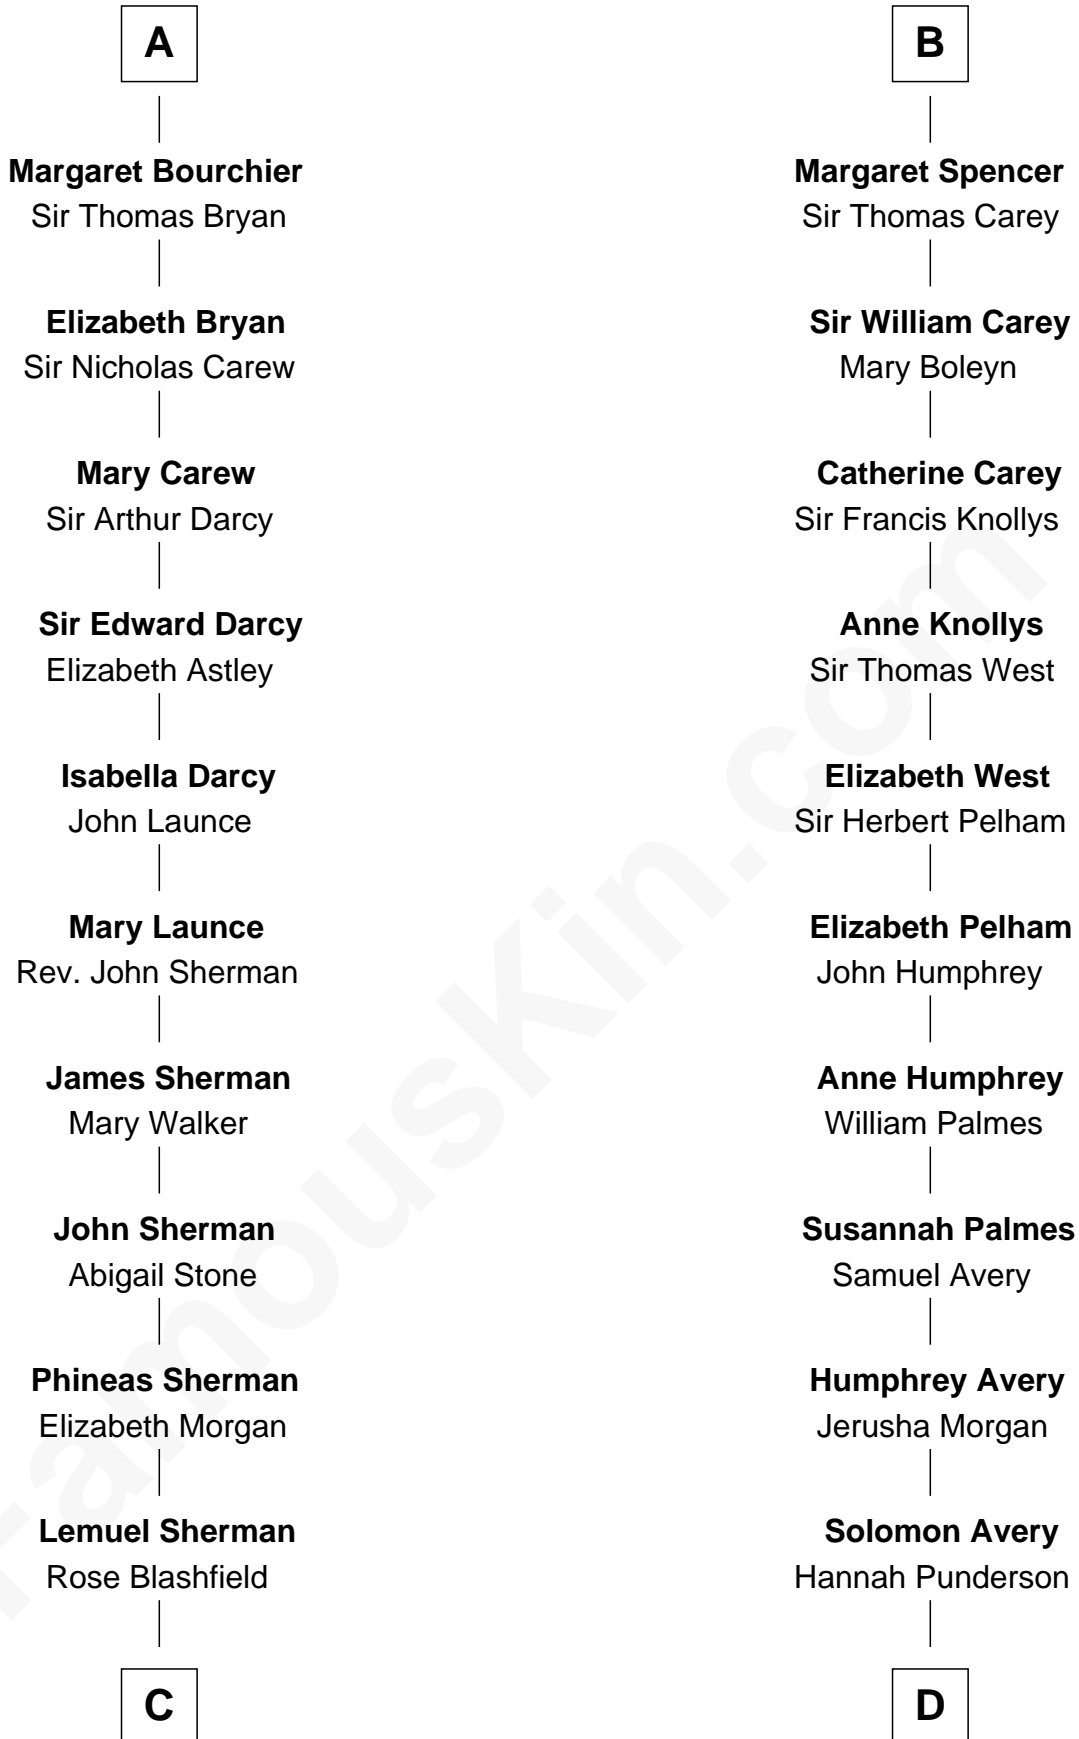

FamousKin.com
Relationship Chart of
Norman Rockwell
American Artist

20th cousin 1 time removed of

John D. Rockefeller
Founder of the Standard Oil Company

C

Jacob Sherman

Cafira Janes

Orilla Janes Sherman
Samuel Darling Rockwell

John William Rockwell
Phebe Boyce Waring

Jarvis Waring Rockwell
Anne Mary Hill

Norman Rockwell
American Artist

D

Miles Avery
Malinda Pixley

Lucy Avery
Godfrey Lewis Rockefeller

William Avery Rockefeller
Eliza Davison