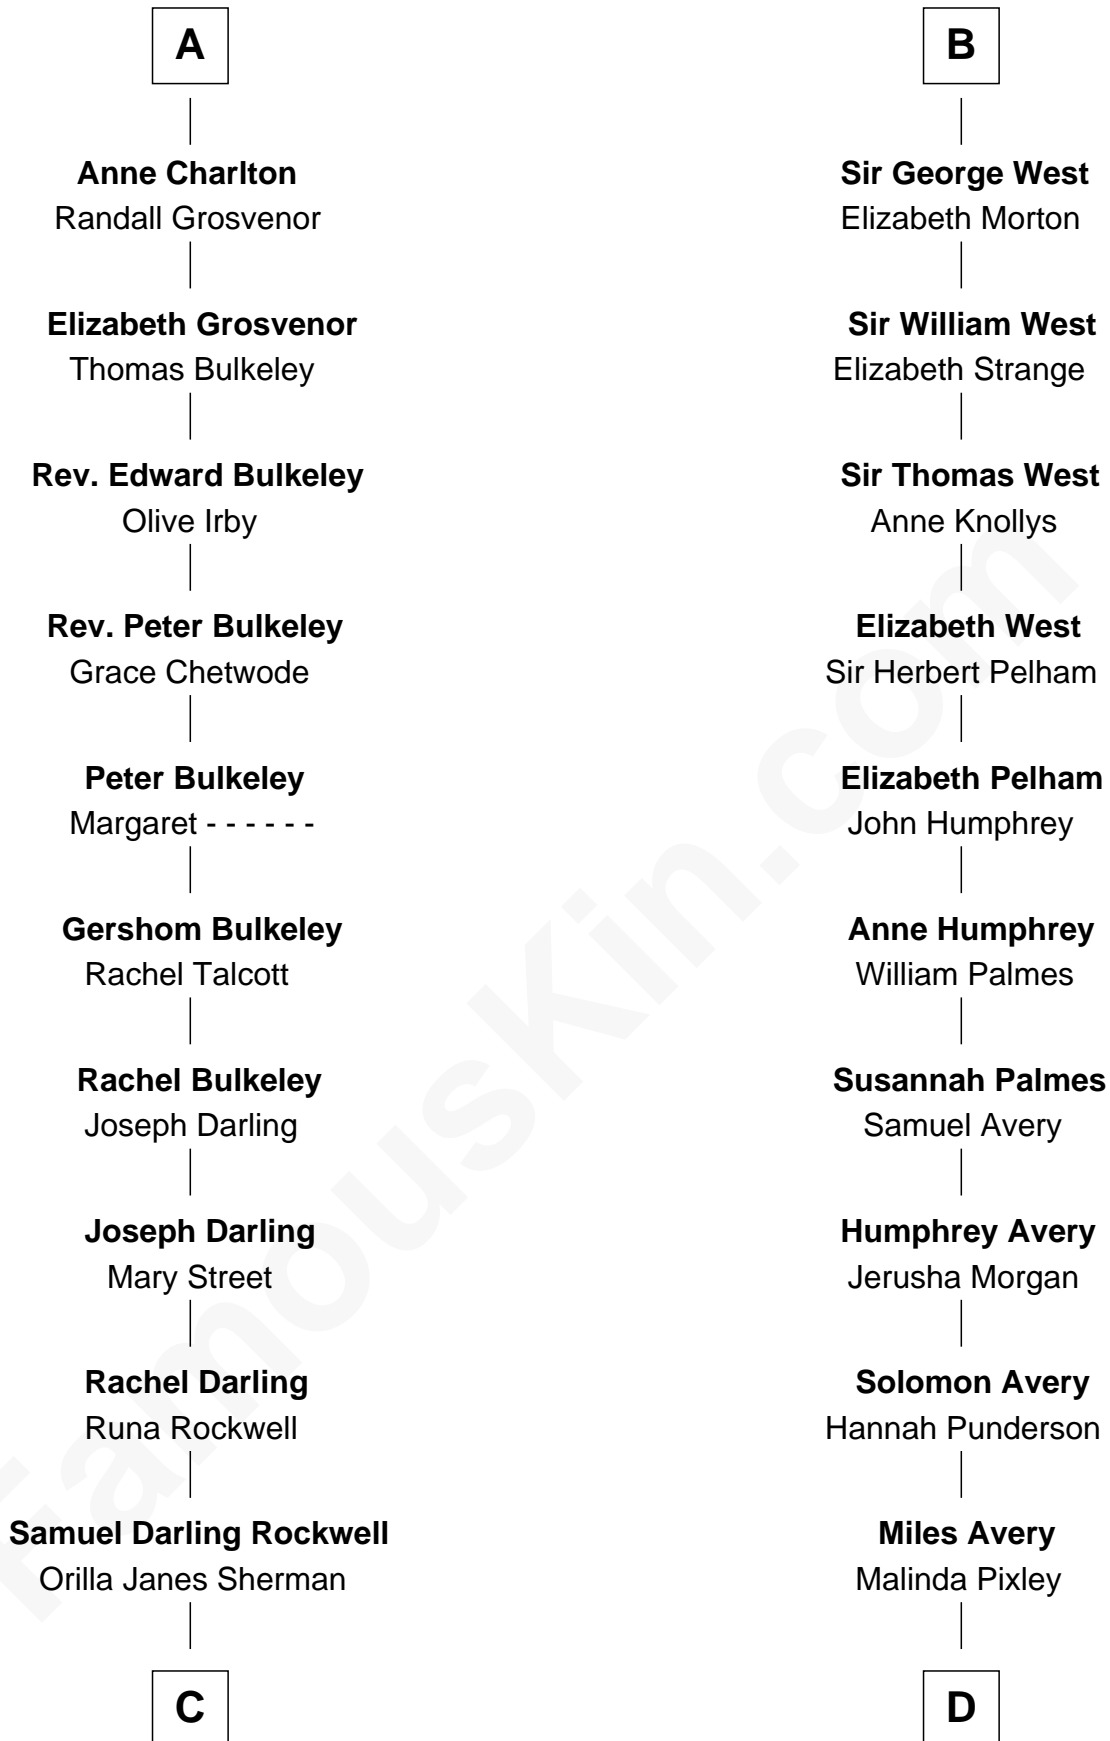

FamousKin.com
Relationship Chart of
Norman Rockwell
American Artist

19th cousin 2 times removed of

Nelson Rockefeller
41st U.S. Vice-President

Sir Alan la Zouche
 Eleanor de Segrave

C

John William Rockwell

Phebe Boyce Waring

Jarvis Waring Rockwell

Anne Mary Hill

Norman Rockwell

American Artist

D

Lucy Avery

Godfrey Lewis Rockefeller

William Avery Rockefeller

Eliza Davison

John Davison Rockefeller

Laura Celestia Spelman

John Davison Rockefeller

Abby Greene Aldrich

Nelson Rockefeller

41st U.S. Vice-President