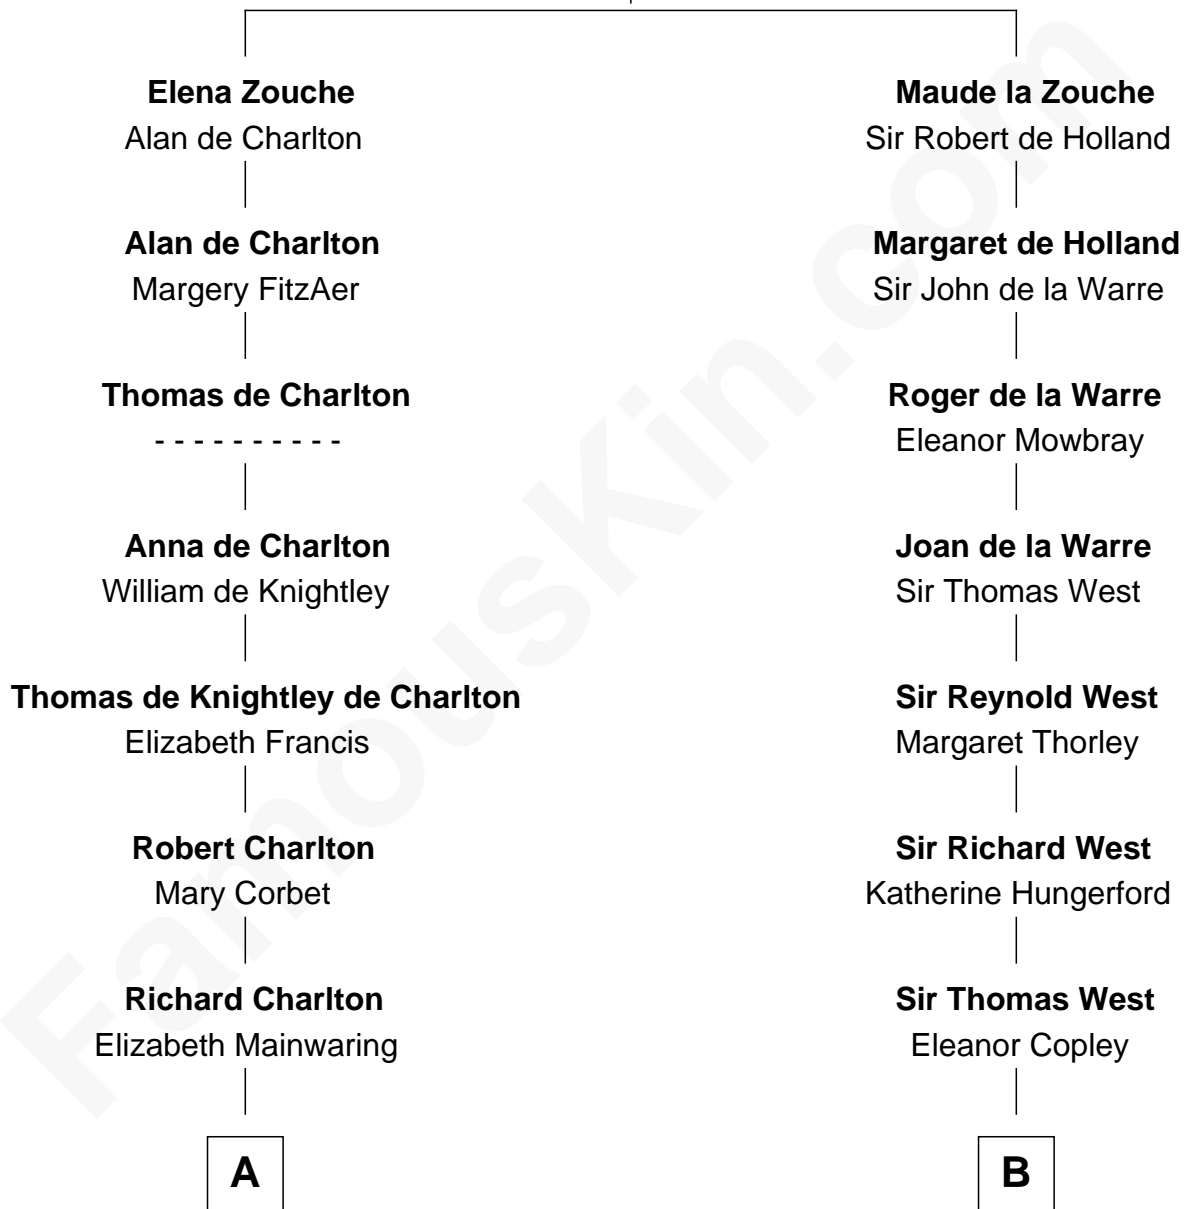

FamousKin.com
Relationship Chart of
Norman Rockwell
American Artist

19th cousin 2 times removed of

Nelson Rockefeller
41st U.S. Vice-President

Sir Alan la Zouche
 Eleanor de Segrave

C

John William Rockwell

Phebe Boyce Waring

Jarvis Waring Rockwell

Anne Mary Hill

Norman Rockwell

American Artist

D

Lucy Avery

Godfrey Lewis Rockefeller