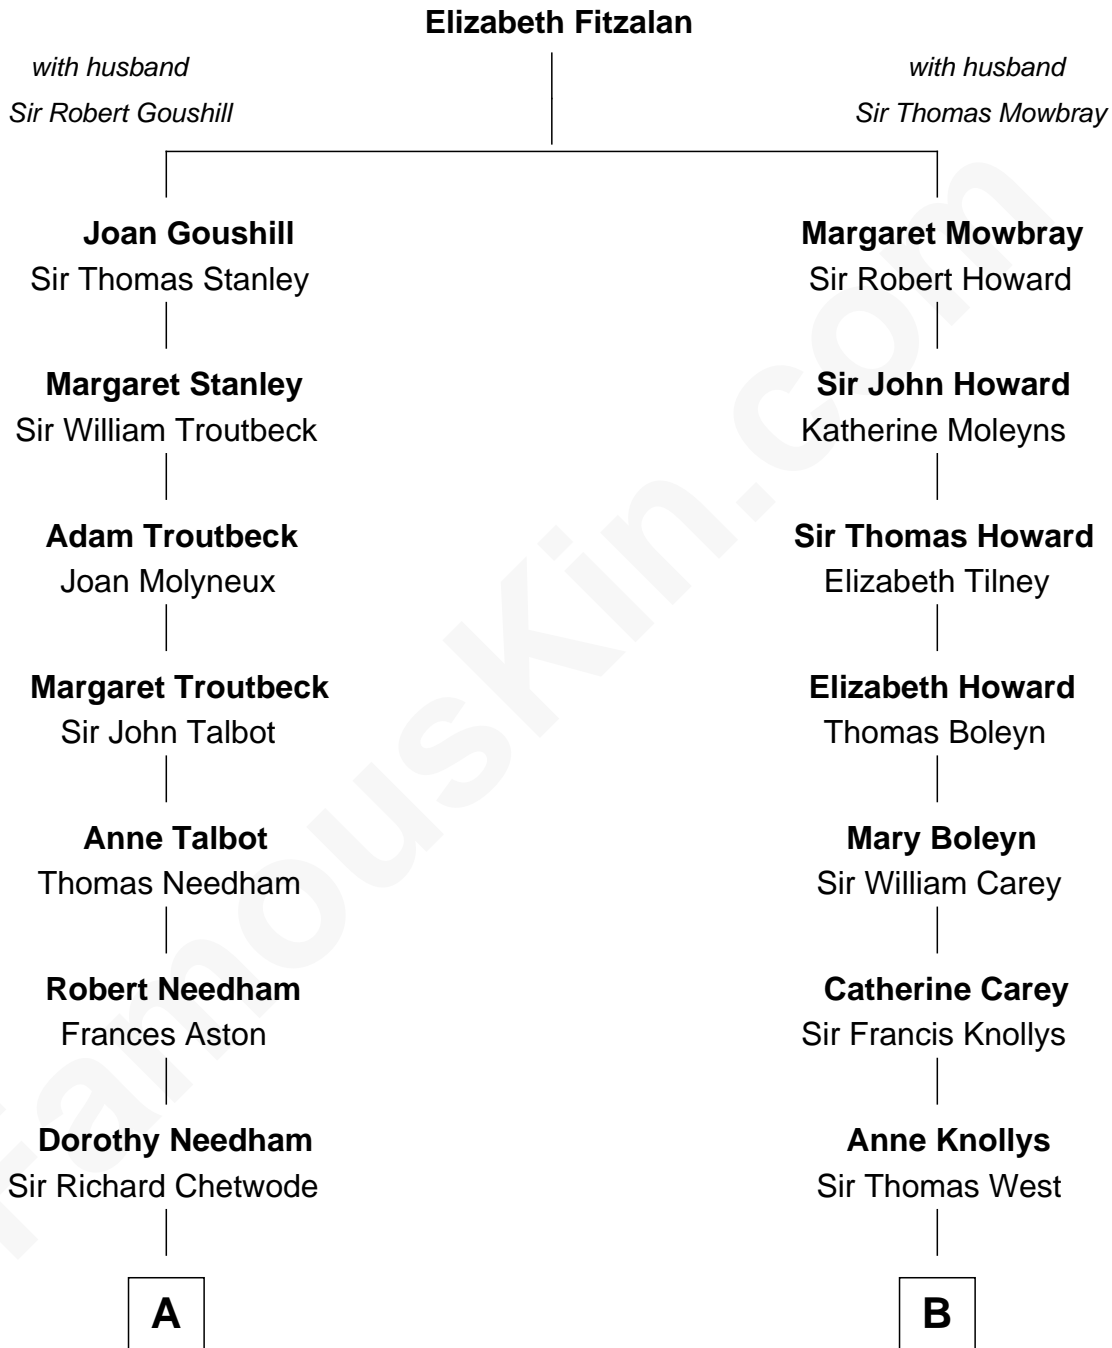

FamousKin.com
Relationship Chart of
Norman Rockwell
American Artist

16th cousin 2 times removed of

Nelson Rockefeller
41st U.S. Vice-President

C

John Davison Rockefeller

Abby Greene Aldrich

Nelson Rockefeller

41st U.S. Vice-President

FamousKin.com