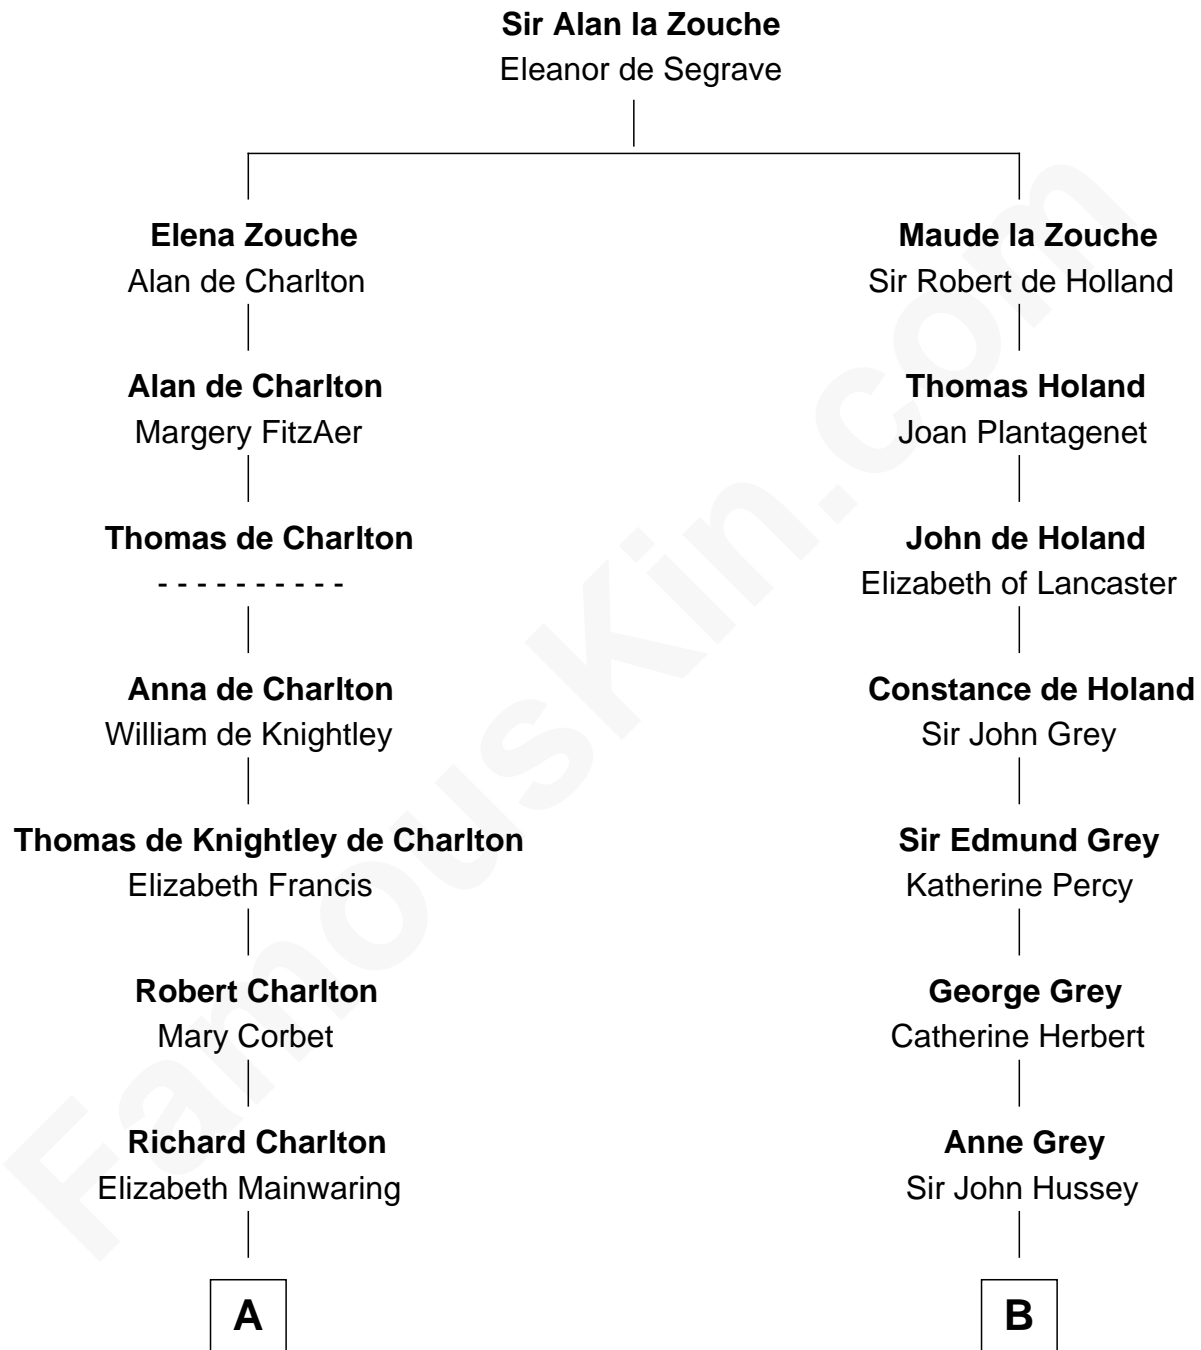

FamousKin.com
Relationship Chart of
Norman Rockwell
American Artist

19th cousin 1 time removed of

Camilla Parker Bowles
Queen Consort of the United Kingdom

C

John William Rockwell

Phebe Boyce Waring

Jarvis Waring Rockwell

Anne Mary Hill

Norman Rockwell

American Artist

D

George Keppel

Alice Frederica Edmonstone

Sonia Rosemary Keppel

Roland Calvert Cubitt