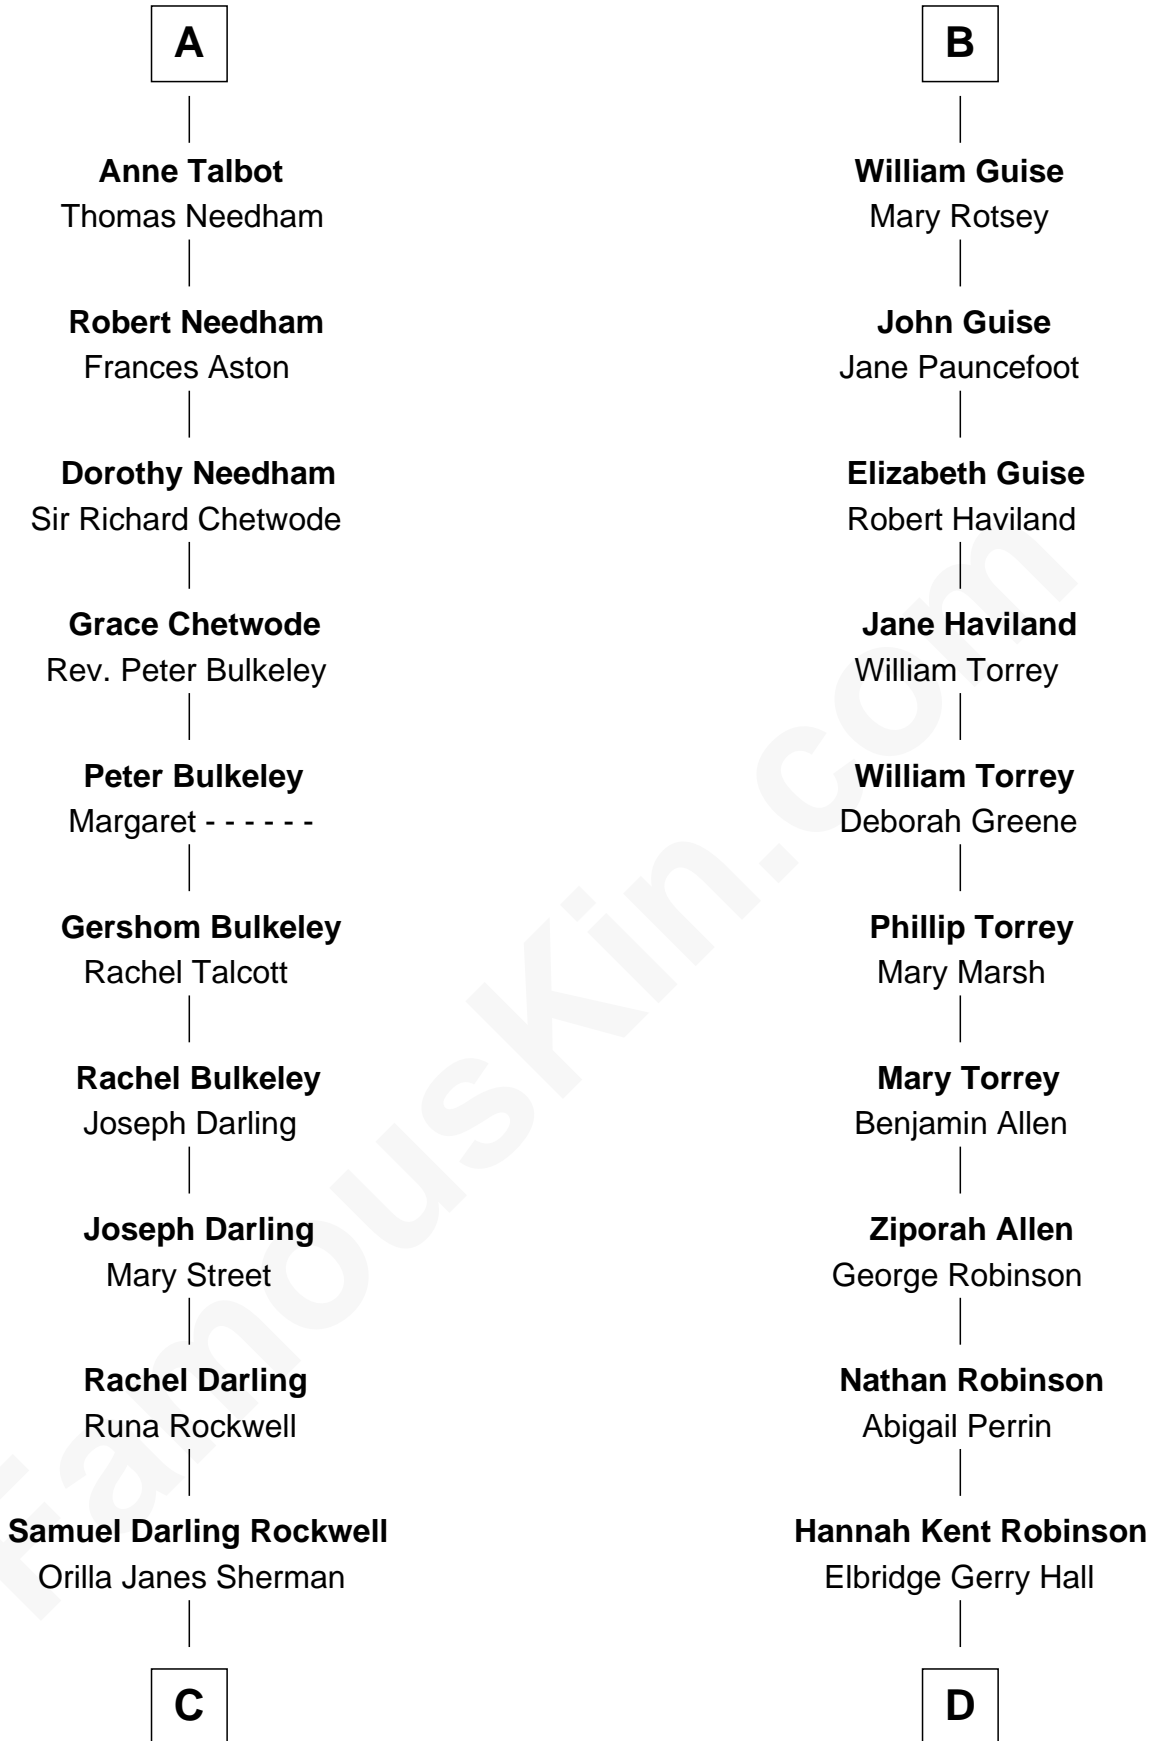

FamousKin.com
Relationship Chart of
Norman Rockwell
American Artist

19th cousin 1 time removed of
Raquel Welch
Movie Actress

C

John William Rockwell

Phebe Boyce Waring

Jarvis Waring Rockwell

Anne Mary Hill

Norman Rockwell

American Artist

D

Justin Smith Hall

Sarah Mehitable Stanford

Emery Stanford Hall

Clara Louise Adams

Josephine Sarah Hall

Armando Carlos Tejada