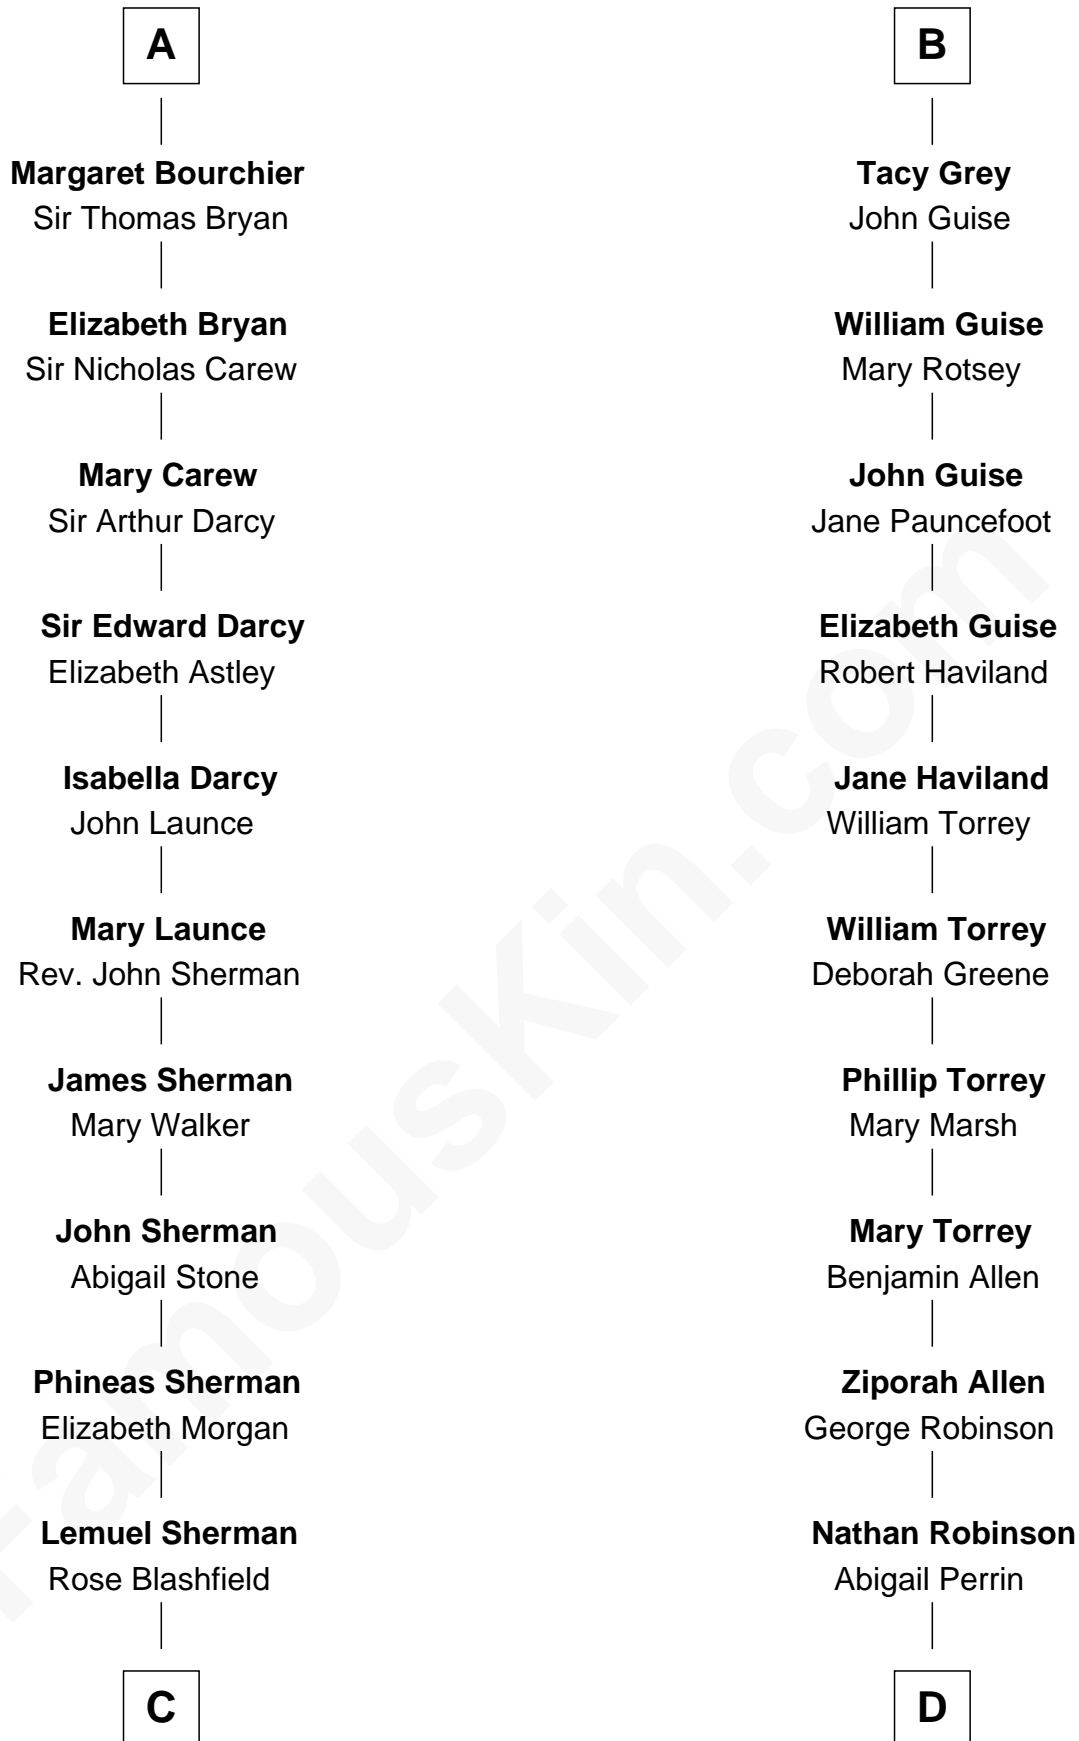

FamousKin.com Relationship Chart of

Norman Rockwell

American Artist

21st cousin of

Raquel Welch

Movie Actress

C

Jacob Sherman

Cafira Janes

Orilla Janes Sherman
Samuel Darling Rockwell

John William Rockwell
Phebe Boyce Waring

Jarvis Waring Rockwell
Anne Mary Hill

Norman Rockwell
American Artist

D

Hannah Kent Robinson

Elbridge Gerry Hall