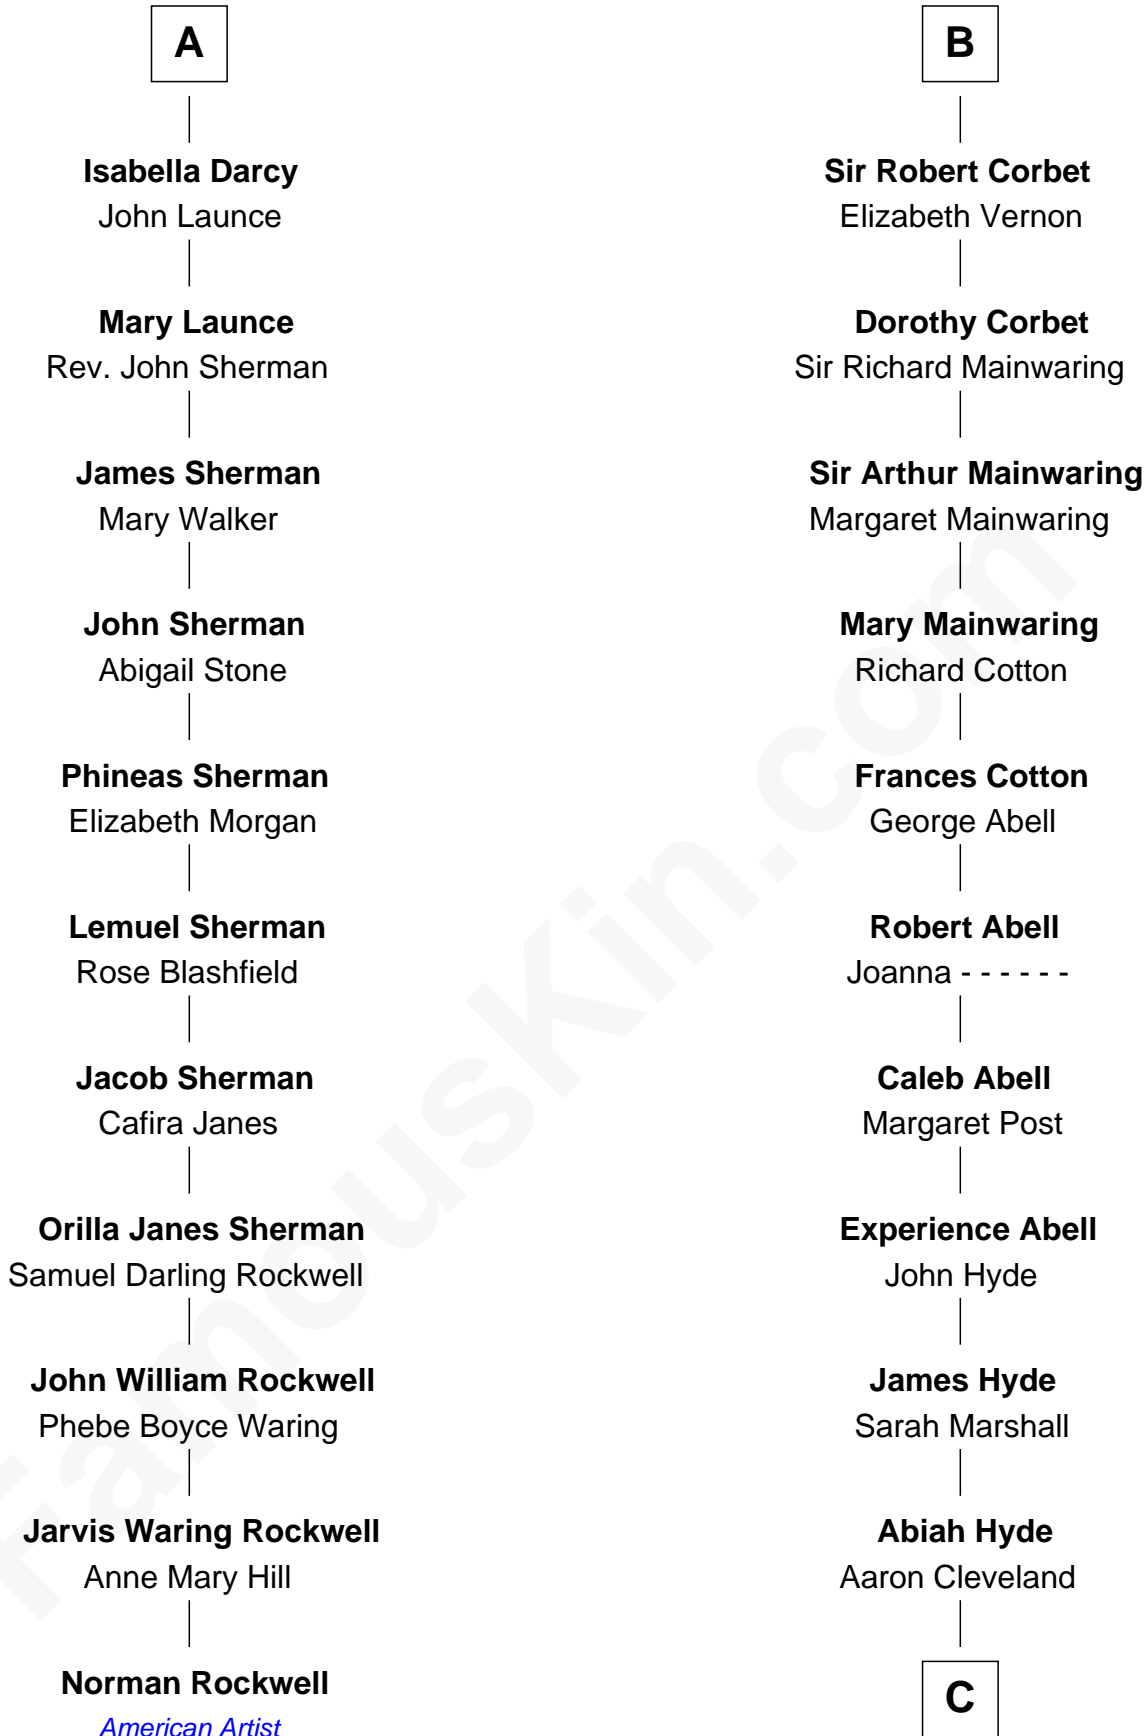

FamousKin.com
Relationship Chart of
Norman Rockwell
American Artist

17th cousin 2 times removed of
Grover Cleveland
22nd and 24th U.S. President

C

William Cleveland

Margaret Falley

Rev. Richard Falley Cleveland

Ann Neal

Grover Cleveland

22nd and 24th U.S. President

FamousKin.com