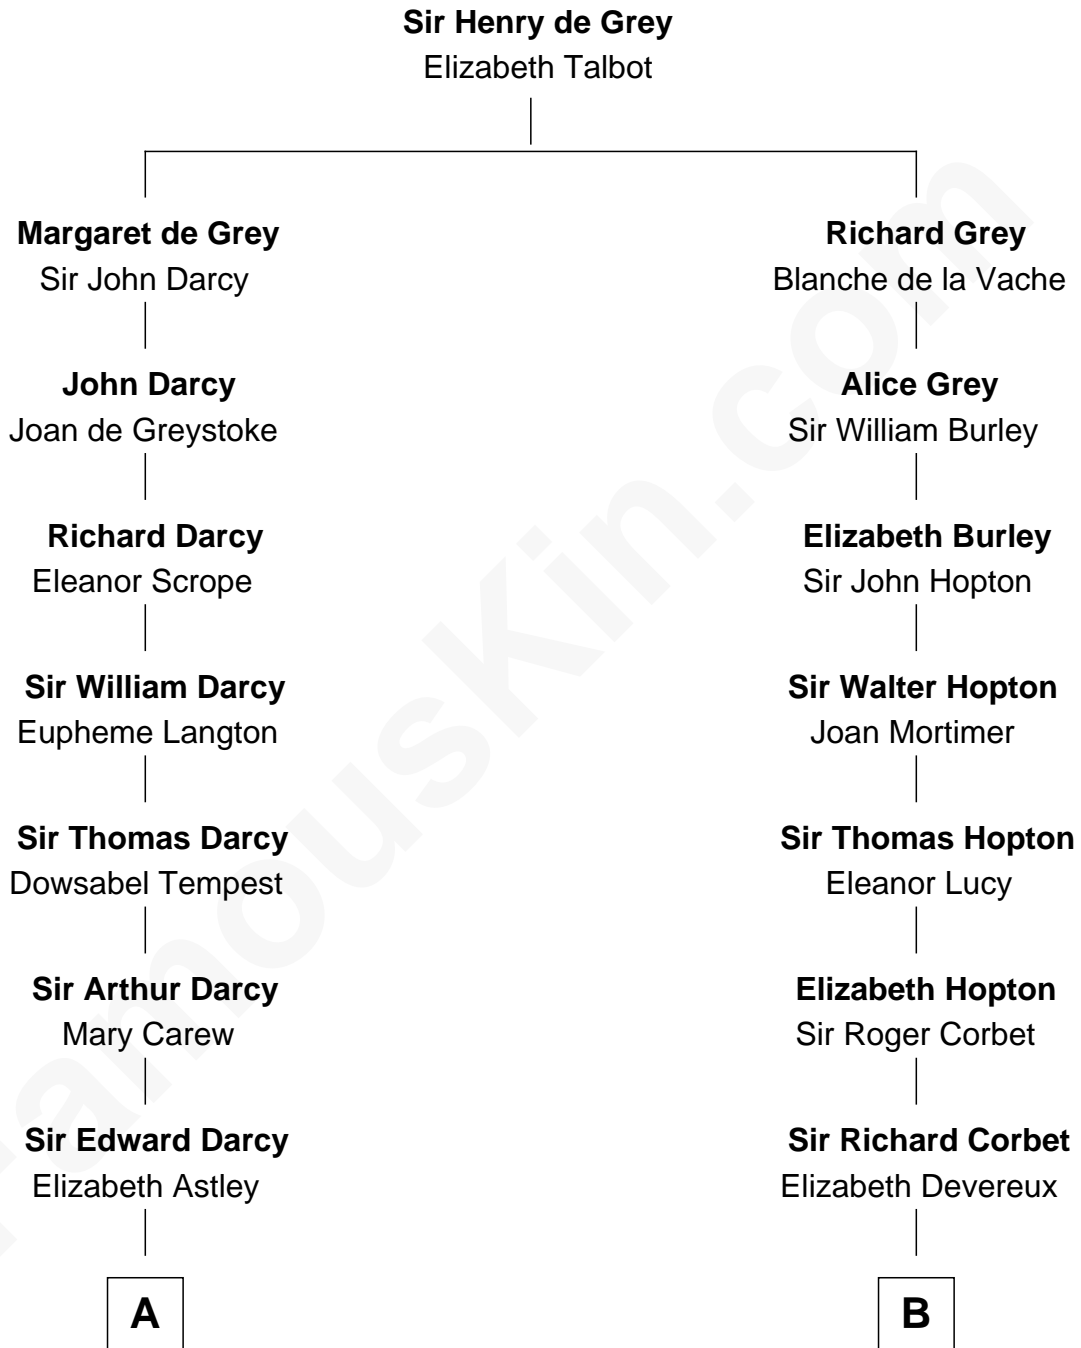

FamousKin.com
Relationship Chart of
Norman Rockwell
American Artist

17th cousin 2 times removed of
Grover Cleveland
22nd and 24th U.S. President

C

William Cleveland

Margaret Falley

Rev. Richard Falley Cleveland

Ann Neal

Grover Cleveland

22nd and 24th U.S. President

FamousKin.com