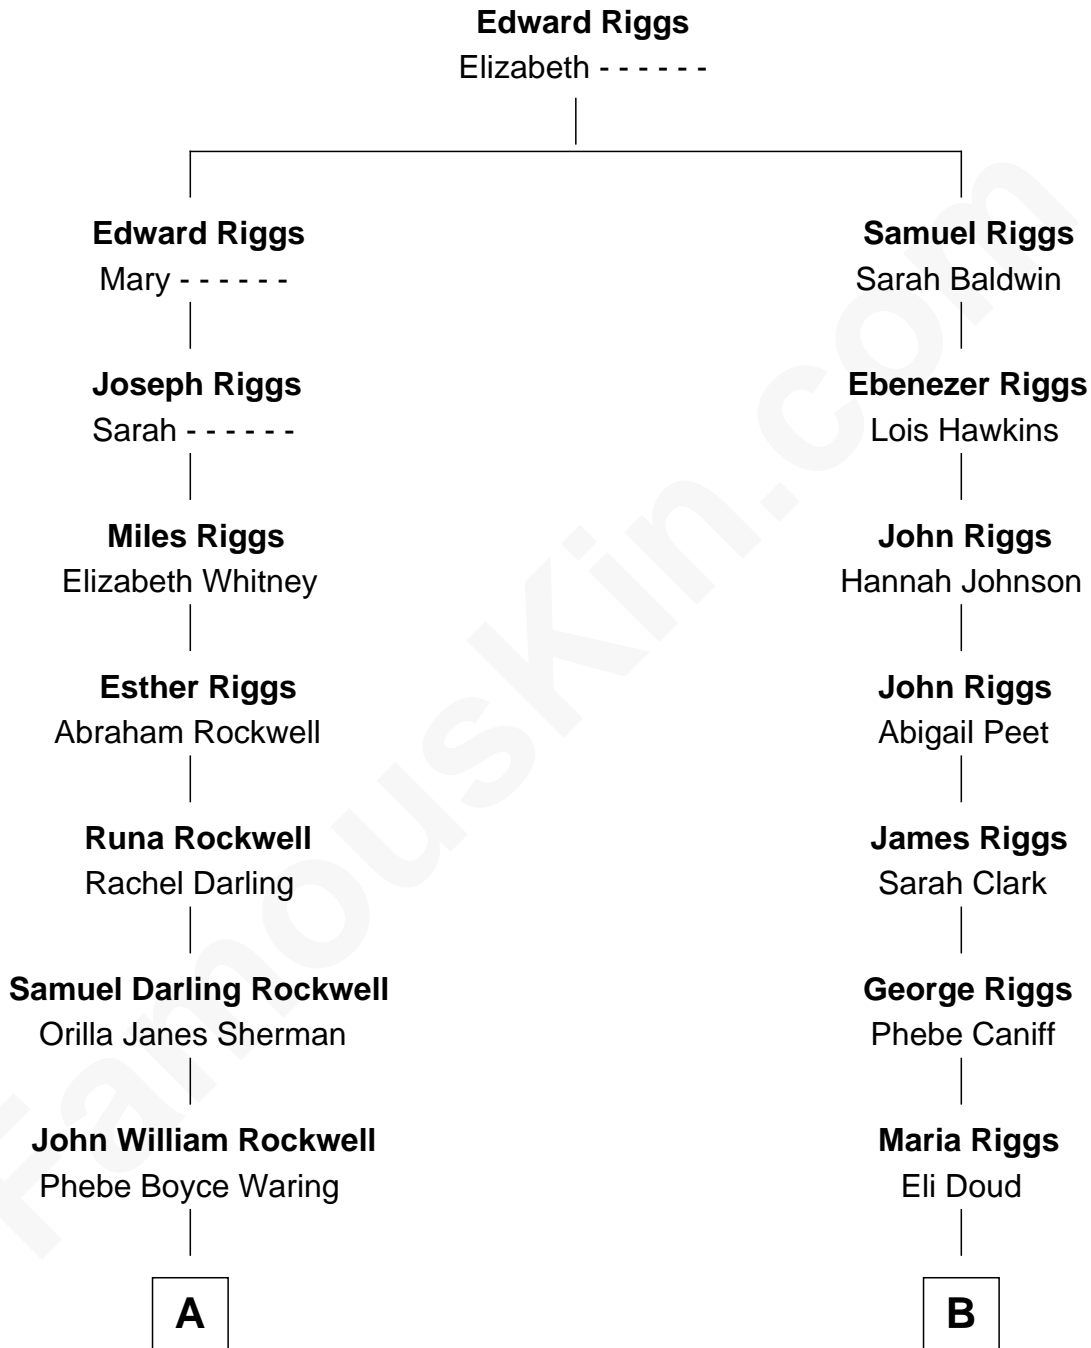

**FamousKin.com**  
**Relationship Chart of**  
**Norman Rockwell**  
*American Artist*

8th cousin 1 time removed of

**Mamie (Doud) Eisenhower**  
*First Lady of President Dwight Eisenhower*

**A**

**Jarvis Waring Rockwell**

Anne Mary Hill

**Norman Rockwell**

*American Artist*

**B**

**Royal Houghton Doud**

Mary Cornelia Sheldon

**John Sheldon Doud**

Elivera Mathilda Carlson

**Mamie (Doud) Eisenhower**

*First Lady of Dwight Eisenhower*

FamousKin.com