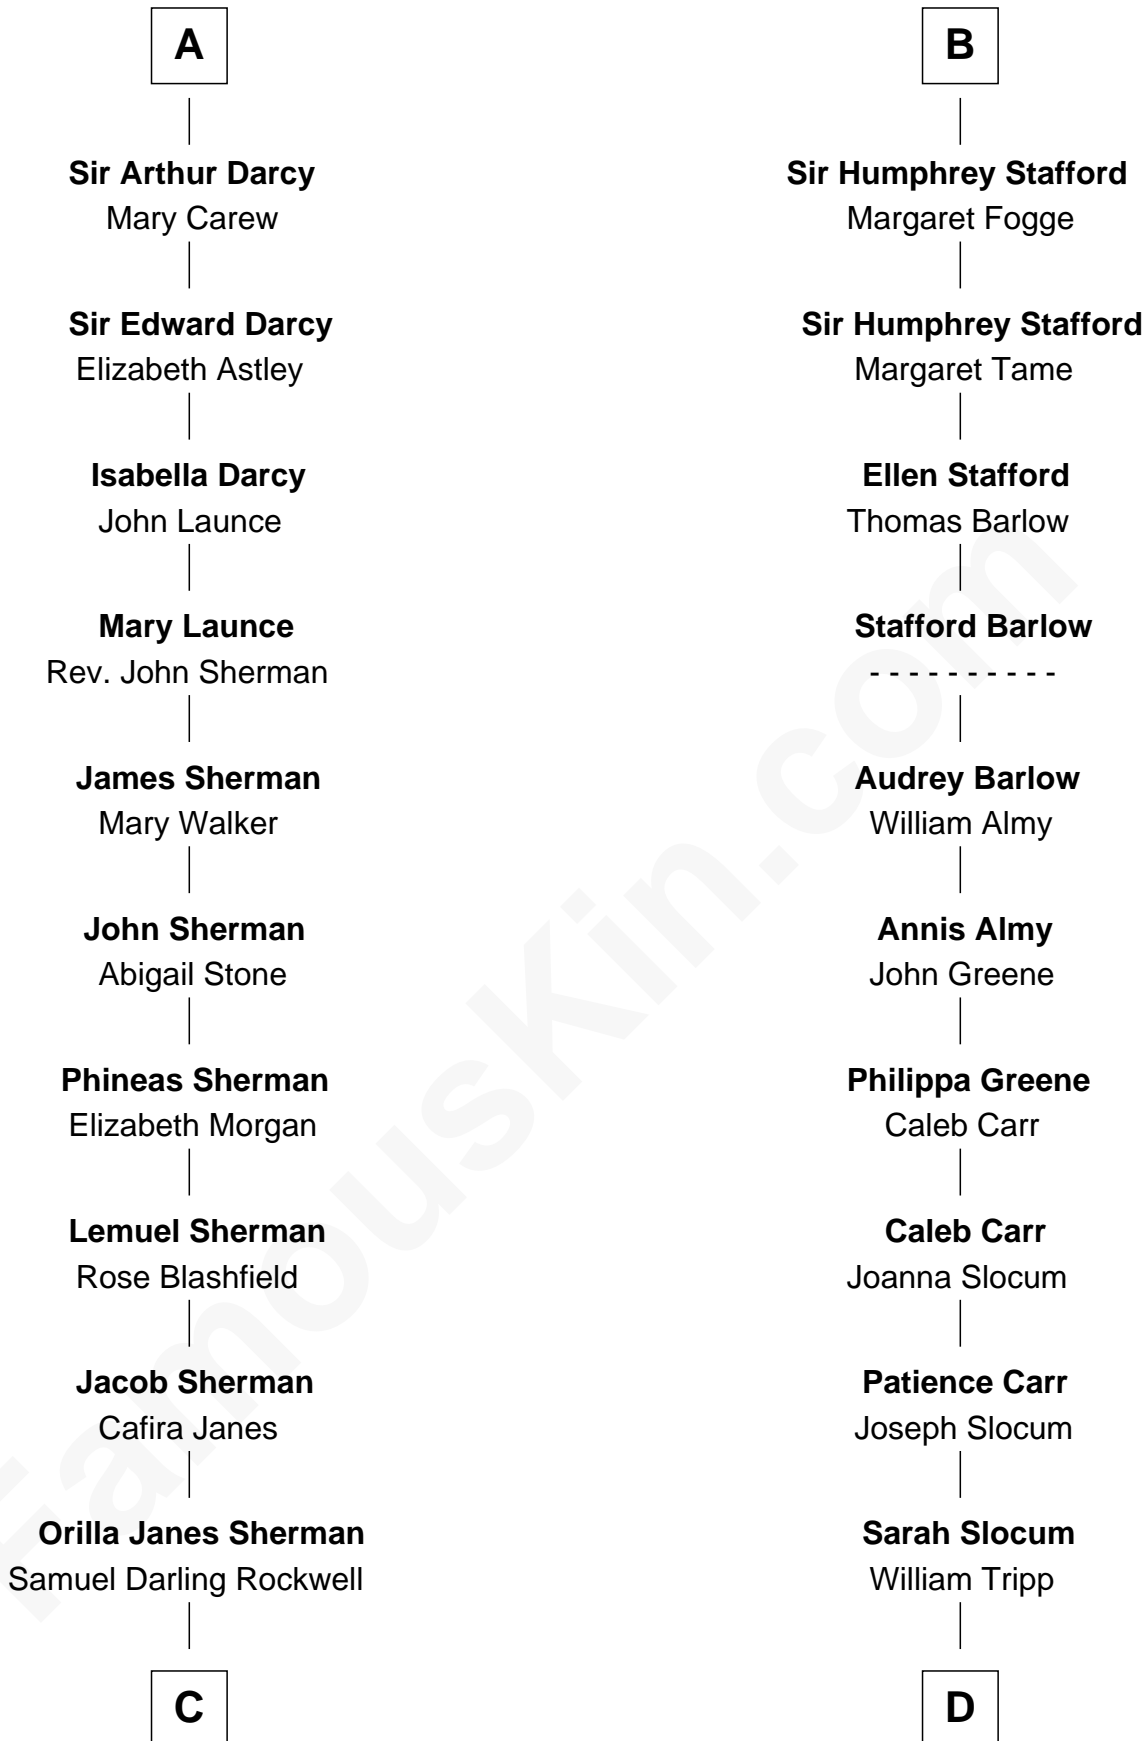

FamousKin.com
Relationship Chart of
Norman Rockwell
American Artist

19th cousin 2 times removed of

Warren G. Harding
29th U.S. President

John de Botetourte
 Maud FitzThomas

C

John William Rockwell

Phebe Boyce Waring

Jarvis Waring Rockwell

Anne Mary Hill

Norman Rockwell

American Artist

D

Phoebe Tripp

Amos Harding

George Tryon Harding

Elizabeth Madison

Charles Alexander Harding

Mary Ann Crawford

Dr. George Tryon Harding

Phoebe Elizabeth Dickerson

Warren G. Harding

29th U.S. President

FamousKin.com