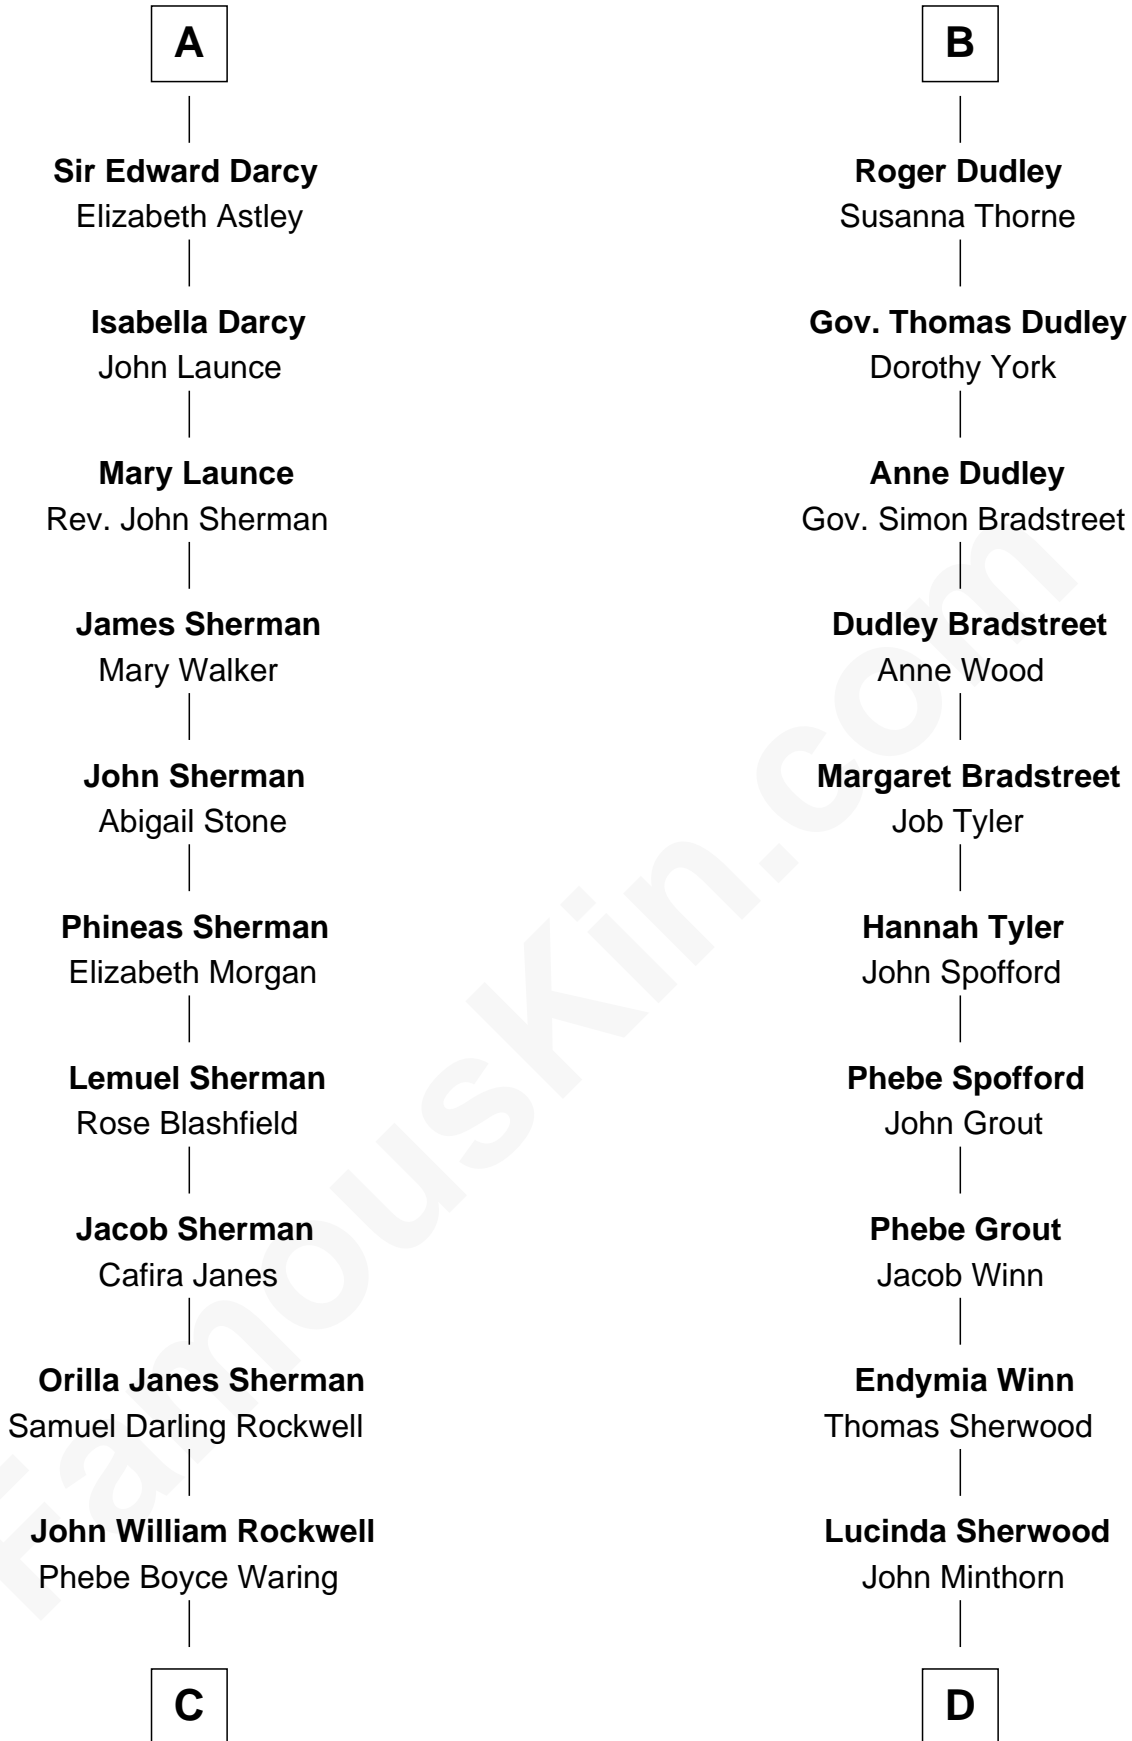

FamousKin.com
Relationship Chart of
Norman Rockwell
American Artist

18th cousin 1 time removed of
Herbert Hoover
31st U.S. President

C

Jarvis Waring Rockwell

Anne Mary Hill

Norman Rockwell

American Artist

D

Theodore Minthorn

Mary Wasley

Hulda Randall Minthorn

Jessie Clark Hoover

Herbert Hoover

31st U.S. President

FamousKin.com