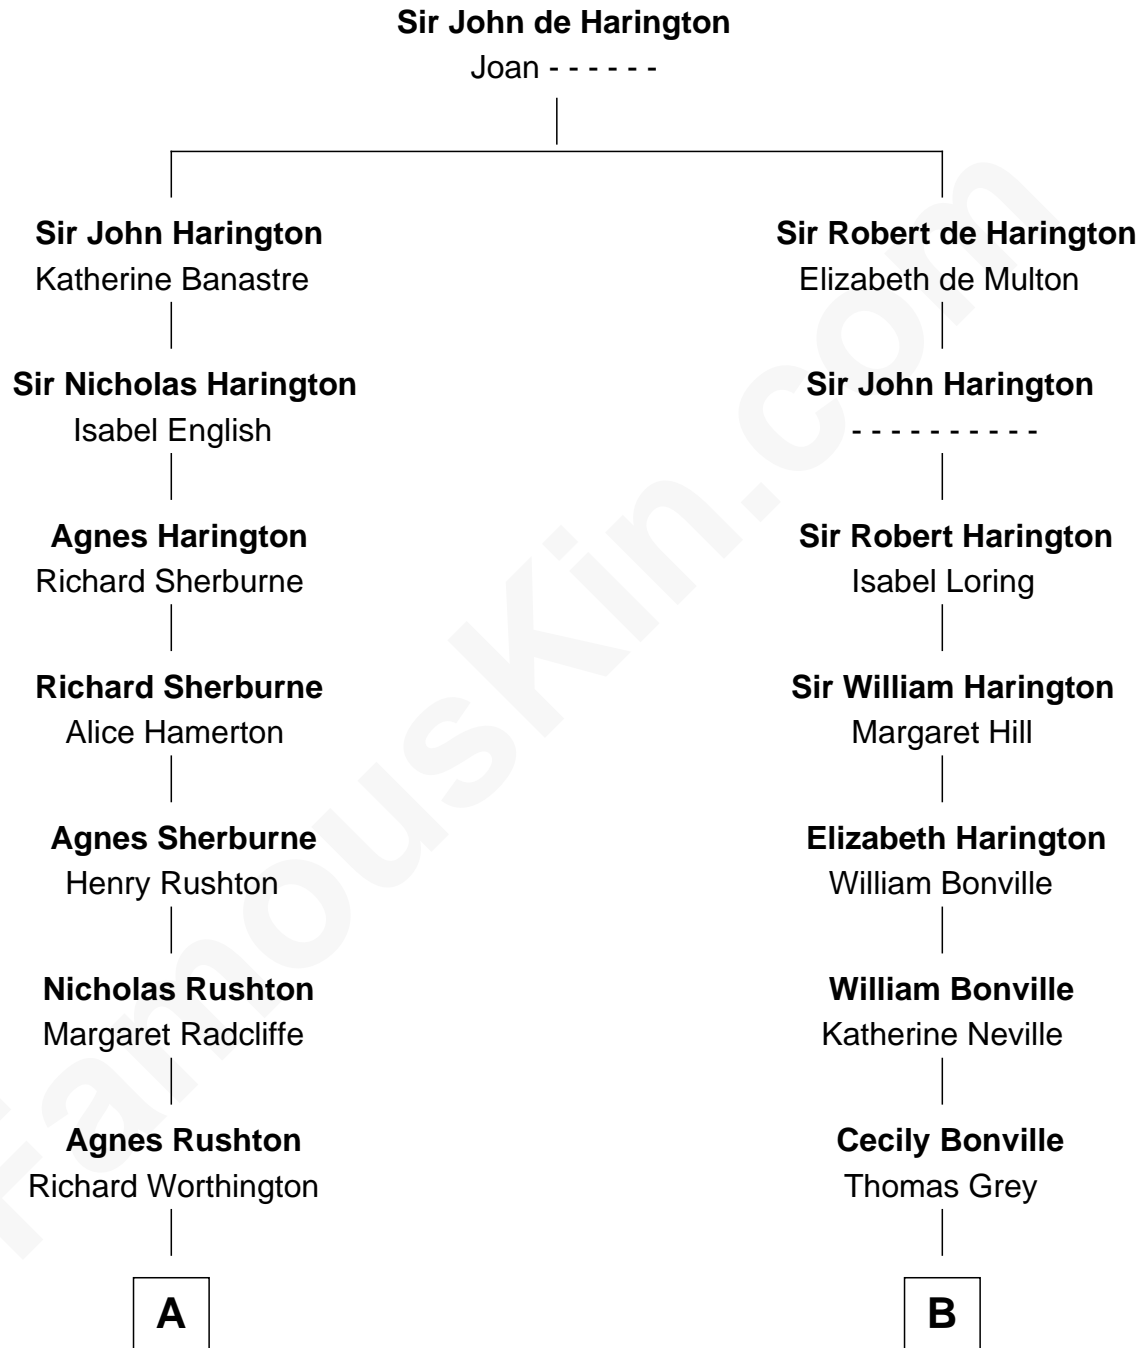

FamousKin.com
Relationship Chart of
Norman Rockwell
American Artist

20th cousin 1 time removed of
Herbert Hoover
31st U.S. President

C

Jarvis Augustus Waring

Nancy Odell Boyce

Phebe Boyce Waring

John William Rockwell

Jarvis Waring Rockwell

Anne Mary Hill

Norman Rockwell

American Artist

D

Endymia Winn

Thomas Sherwood

Lucinda Sherwood