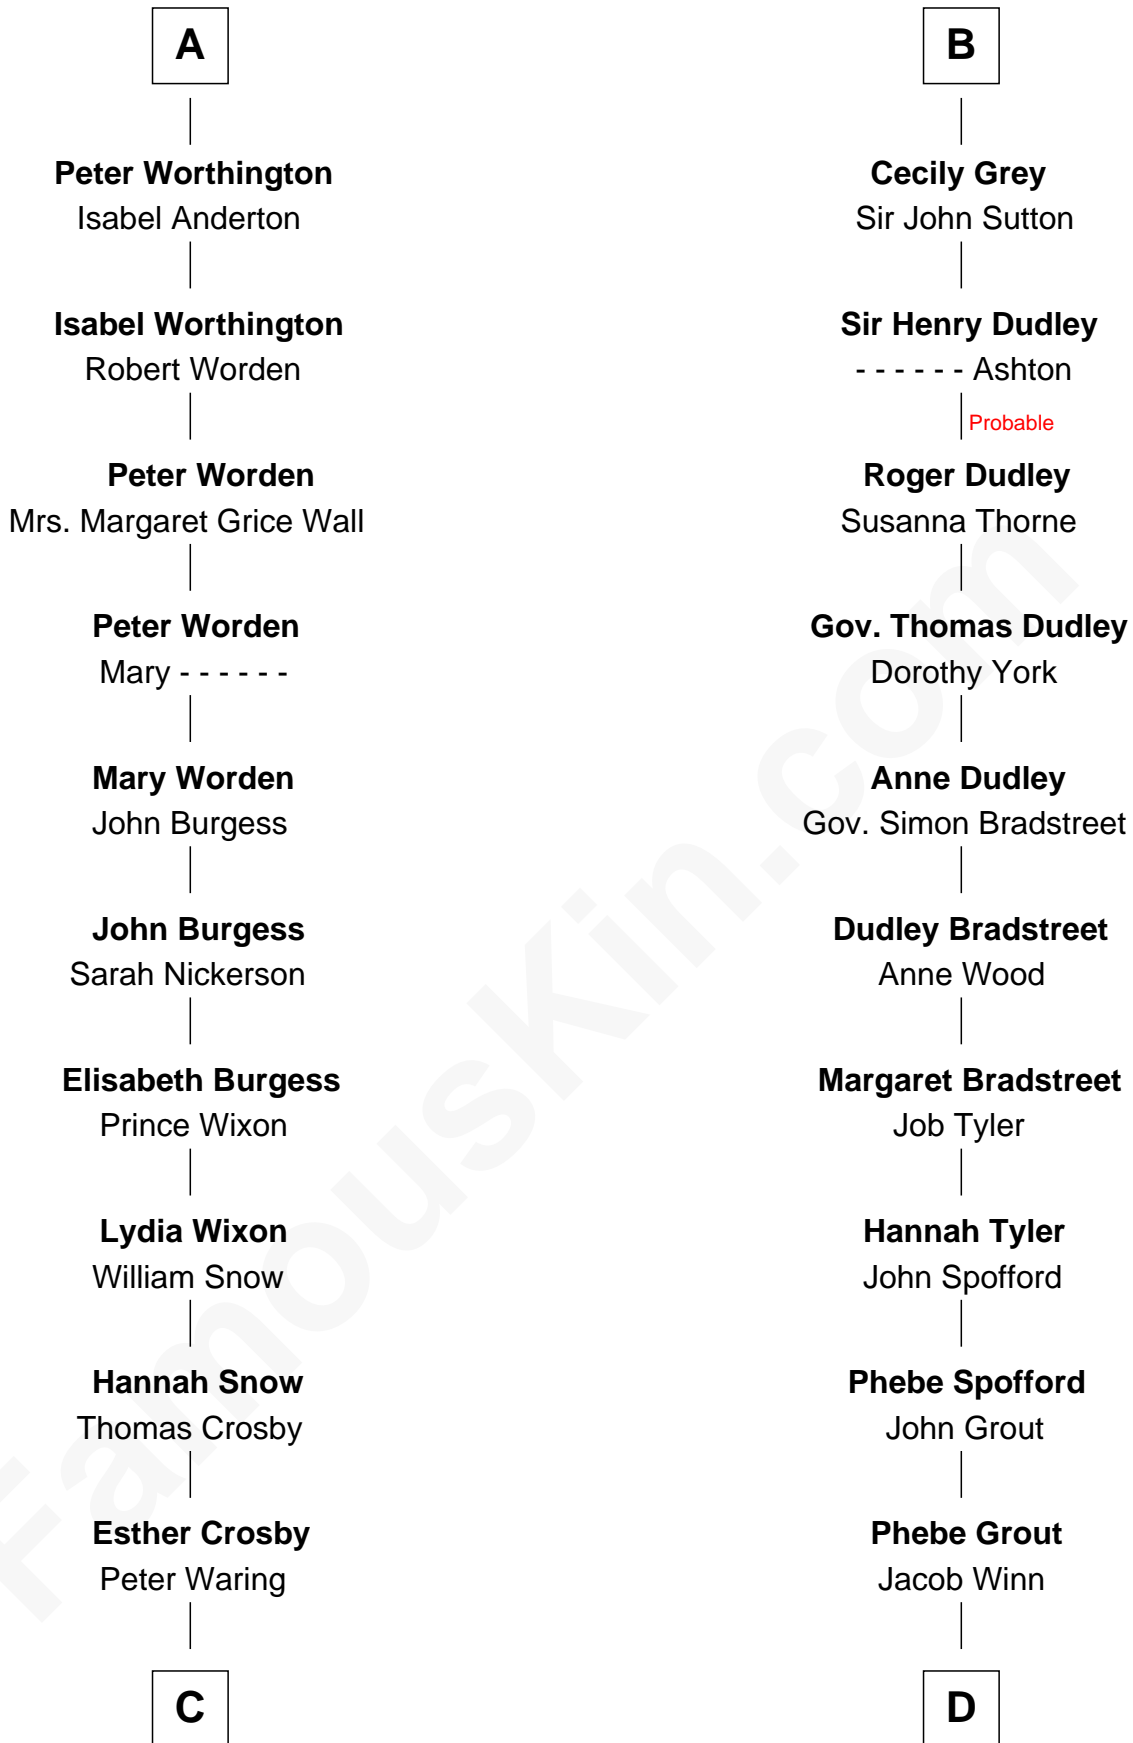

FamousKin.com
Relationship Chart of
Norman Rockwell
American Artist

20th cousin 1 time removed of
Herbert Hoover
31st U.S. President

C

Jarvis Augustus Waring

Nancy Odell Boyce

Phebe Boyce Waring

John William Rockwell

Jarvis Waring Rockwell

Anne Mary Hill

Norman Rockwell

American Artist

D

Endymia Winn

Thomas Sherwood

Lucinda Sherwood

John Minthorn

Theodore Minthorn

Mary Wasley

Hulda Randall Minthorn

Jessie Clark Hoover

Herbert Hoover

31st U.S. President