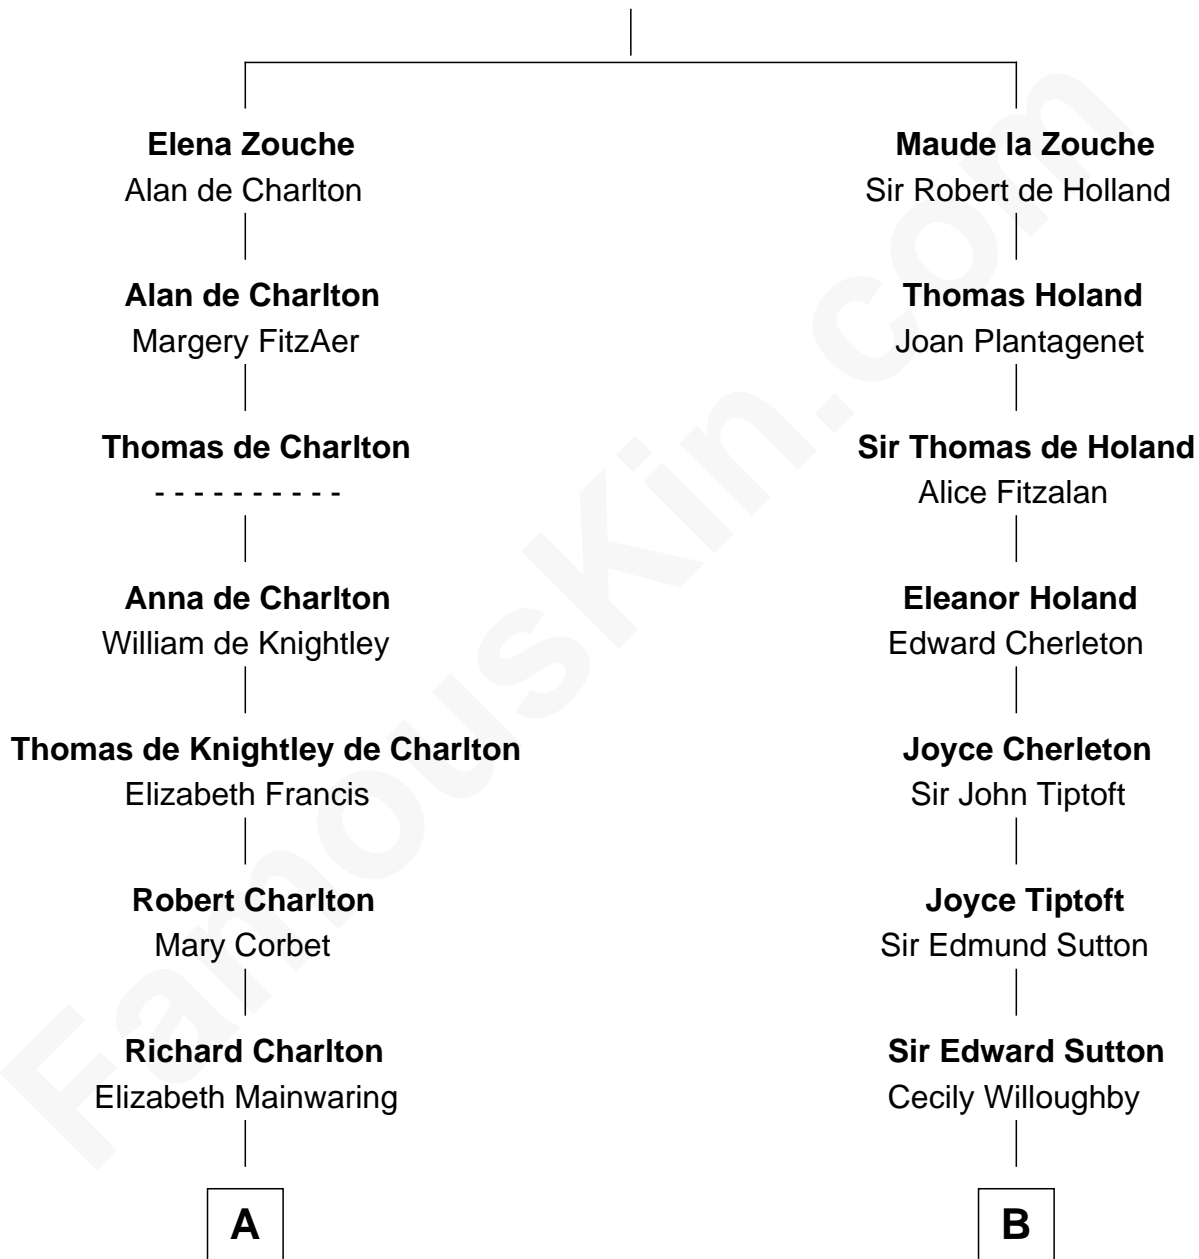

FamousKin.com
Relationship Chart of
Norman Rockwell
American Artist

19th cousin 2 times removed of

Herbert Hoover
31st U.S. President

Sir Alan la Zouche
 Eleanor de Segrave

C

John William Rockwell

Phebe Boyce Waring

Jarvis Waring Rockwell

Anne Mary Hill

Norman Rockwell

American Artist

D

Endymia Winn

Thomas Sherwood

Lucinda Sherwood

John Minthorn

Theodore Minthorn

Mary Wasley

Hulda Randall Minthorn

Jessie Clark Hoover

Herbert Hoover

31st U.S. President

FamousKin.com