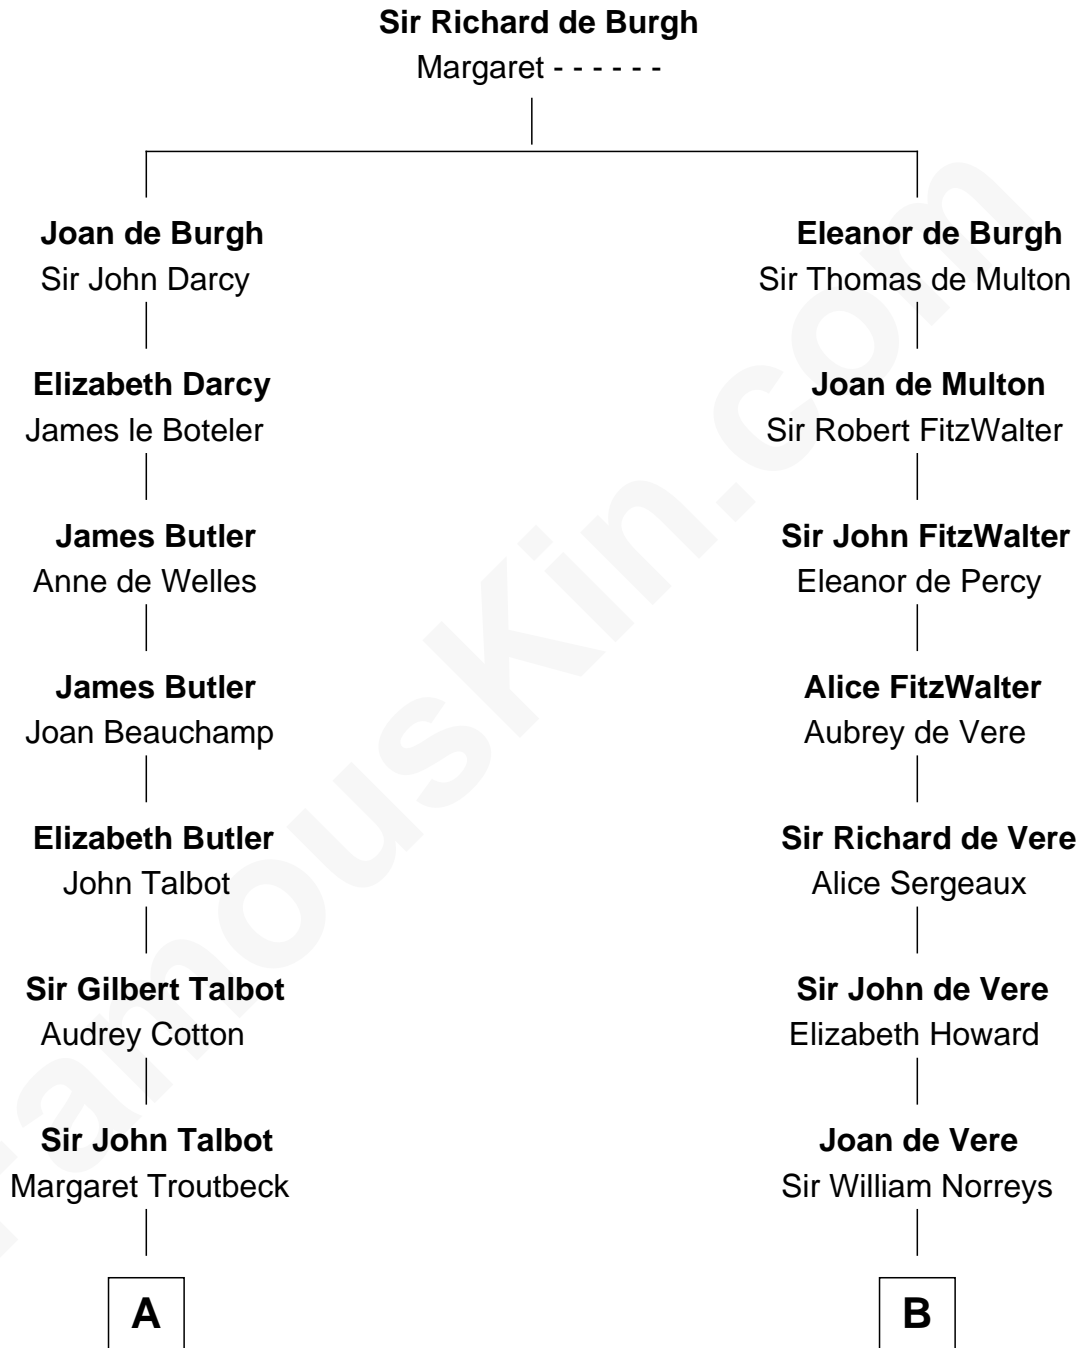

FamousKin.com
Relationship Chart of
Norman Rockwell
American Artist

19th cousin 2 times removed of
Lou (Henry) Hoover
First Lady of President Herbert Hoover

C

John William Rockwell

Phebe Boyce Waring

Jarvis Waring Rockwell

Anne Mary Hill

Norman Rockwell

American Artist

D

Polly Goffe

Josiah Wallace

Nancy M. Wallace

John Scobey

Philomelia Sophia Scobey

Phineas Weed

Florence Ida Weed

Charles Delano Henry

Lou (Henry) Hoover

First Lady of Herbert Hoover