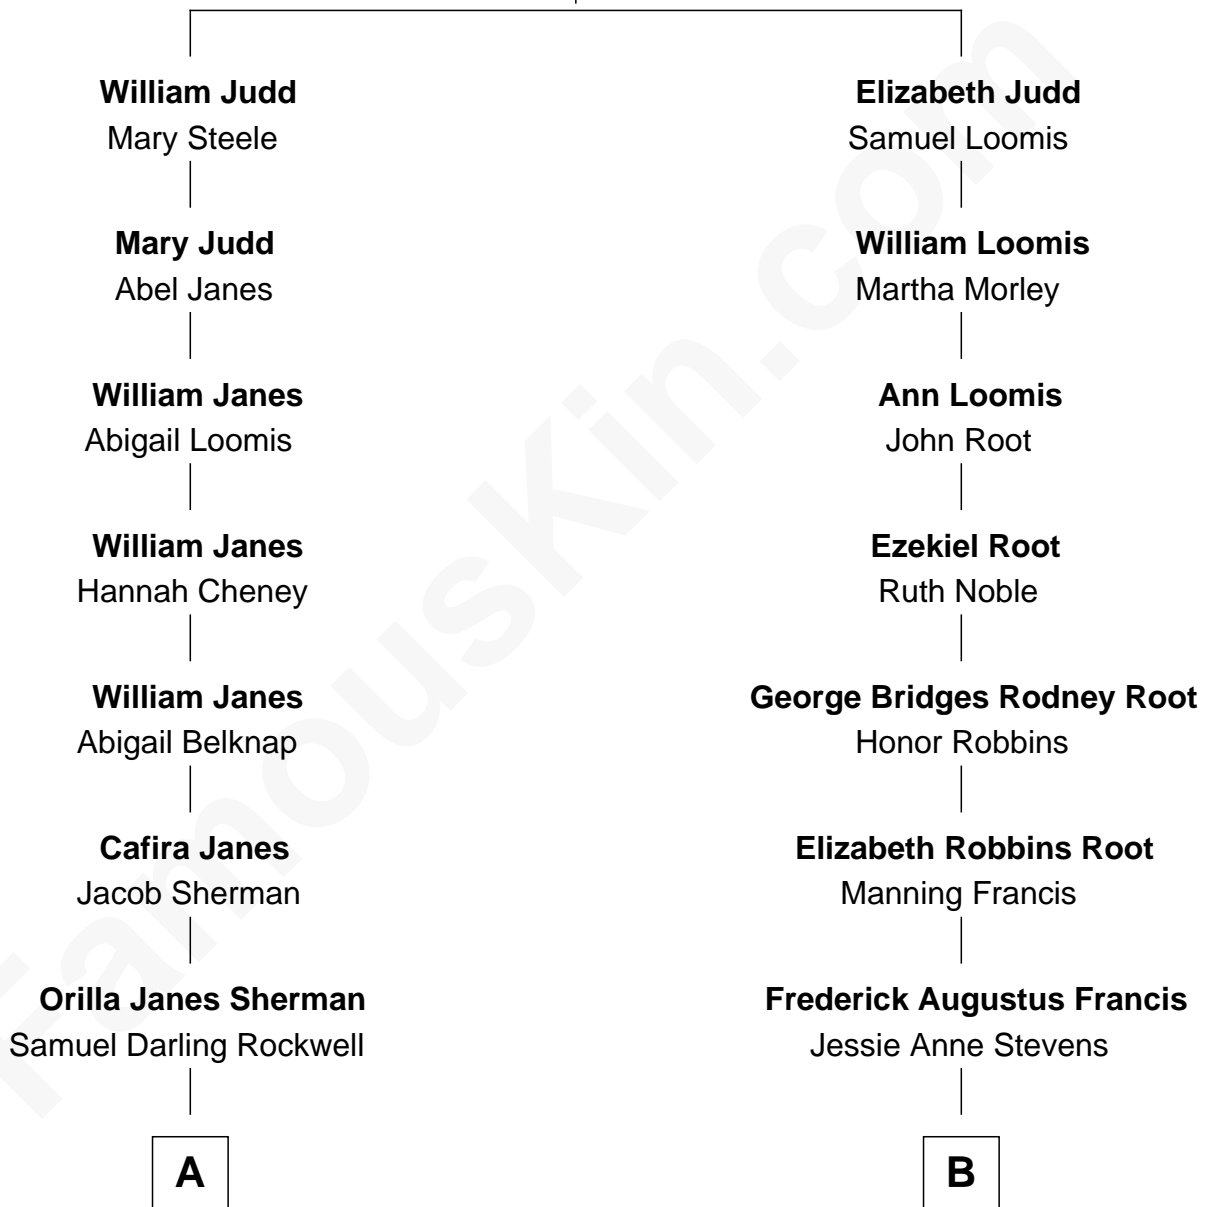

FamousKin.com Relationship Chart of

Norman Rockwell

American Artist

9th cousin of

Nancy (Davis) Reagan

First Lady of President Ronald Reagan

Thomas Judd
Elizabeth - - - - -

A

John William Rockwell

Phebe Boyce Waring

Jarvis Waring Rockwell

Anne Mary Hill

Norman Rockwell

American Artist

B

Anne Ayers Francis