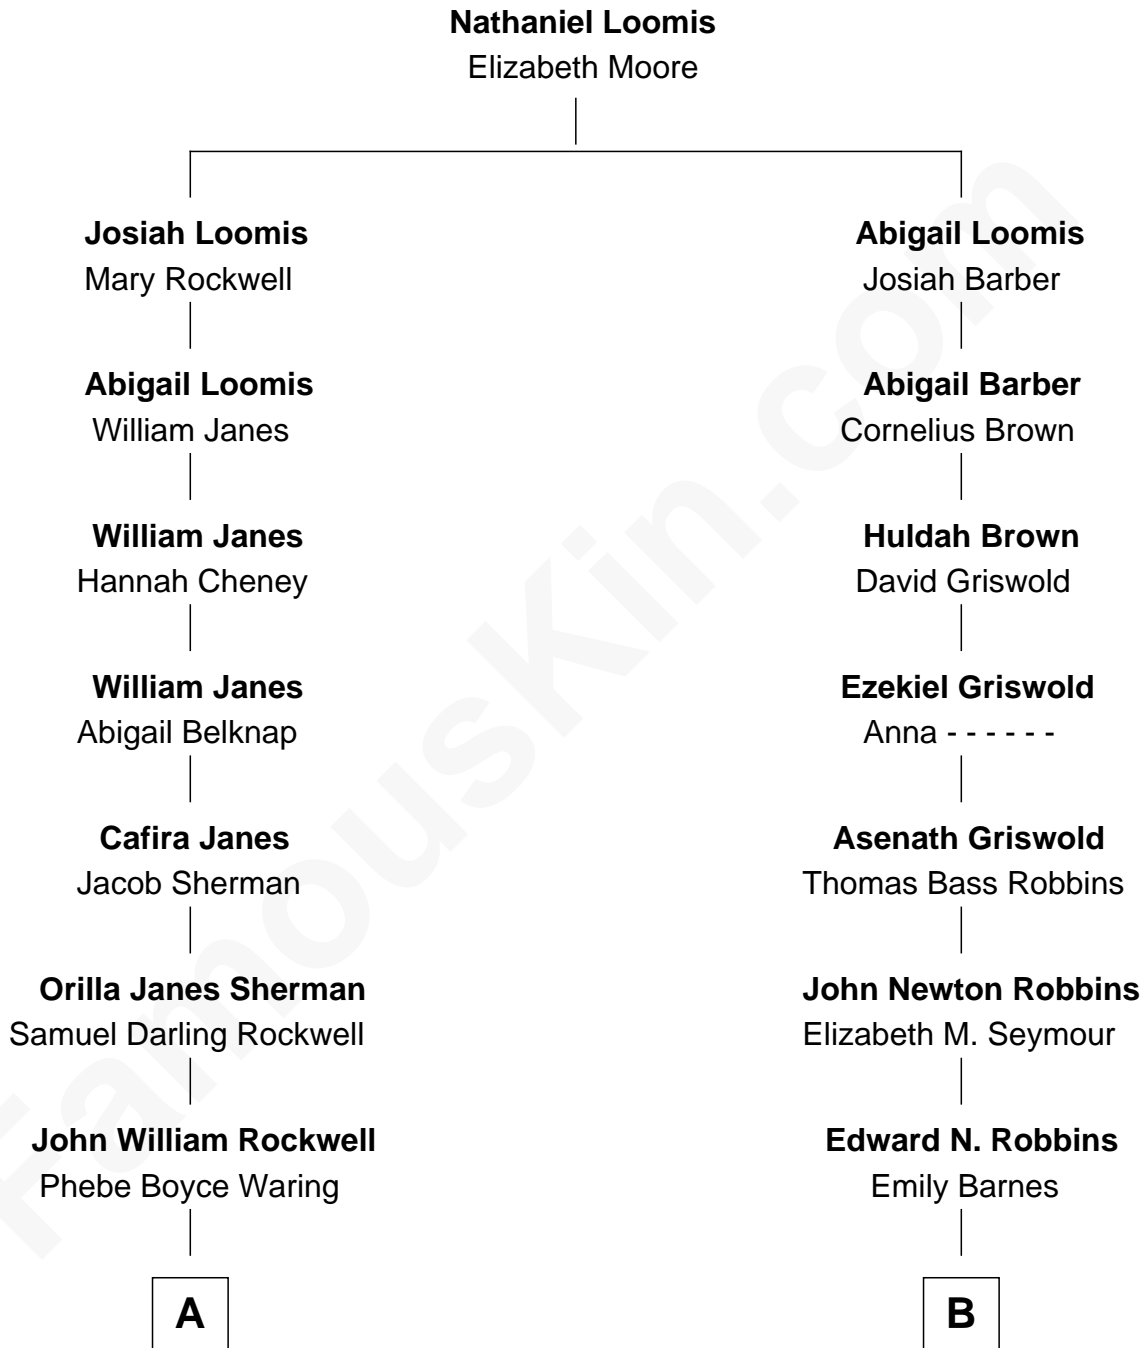

FamousKin.com
Relationship Chart of
Norman Rockwell
American Artist

8th cousin 1 time removed of
Nancy (Davis) Reagan
First Lady of President Ronald Reagan

A

Jarvis Waring Rockwell

Anne Mary Hill

Norman Rockwell

American Artist

B

John Newell Robbins

Anne Ayers Francis

Kenneth Seymour Robbins

Edith Prescott Lockett

Nancy (Davis) Reagan

First Lady of Ronald Reagan