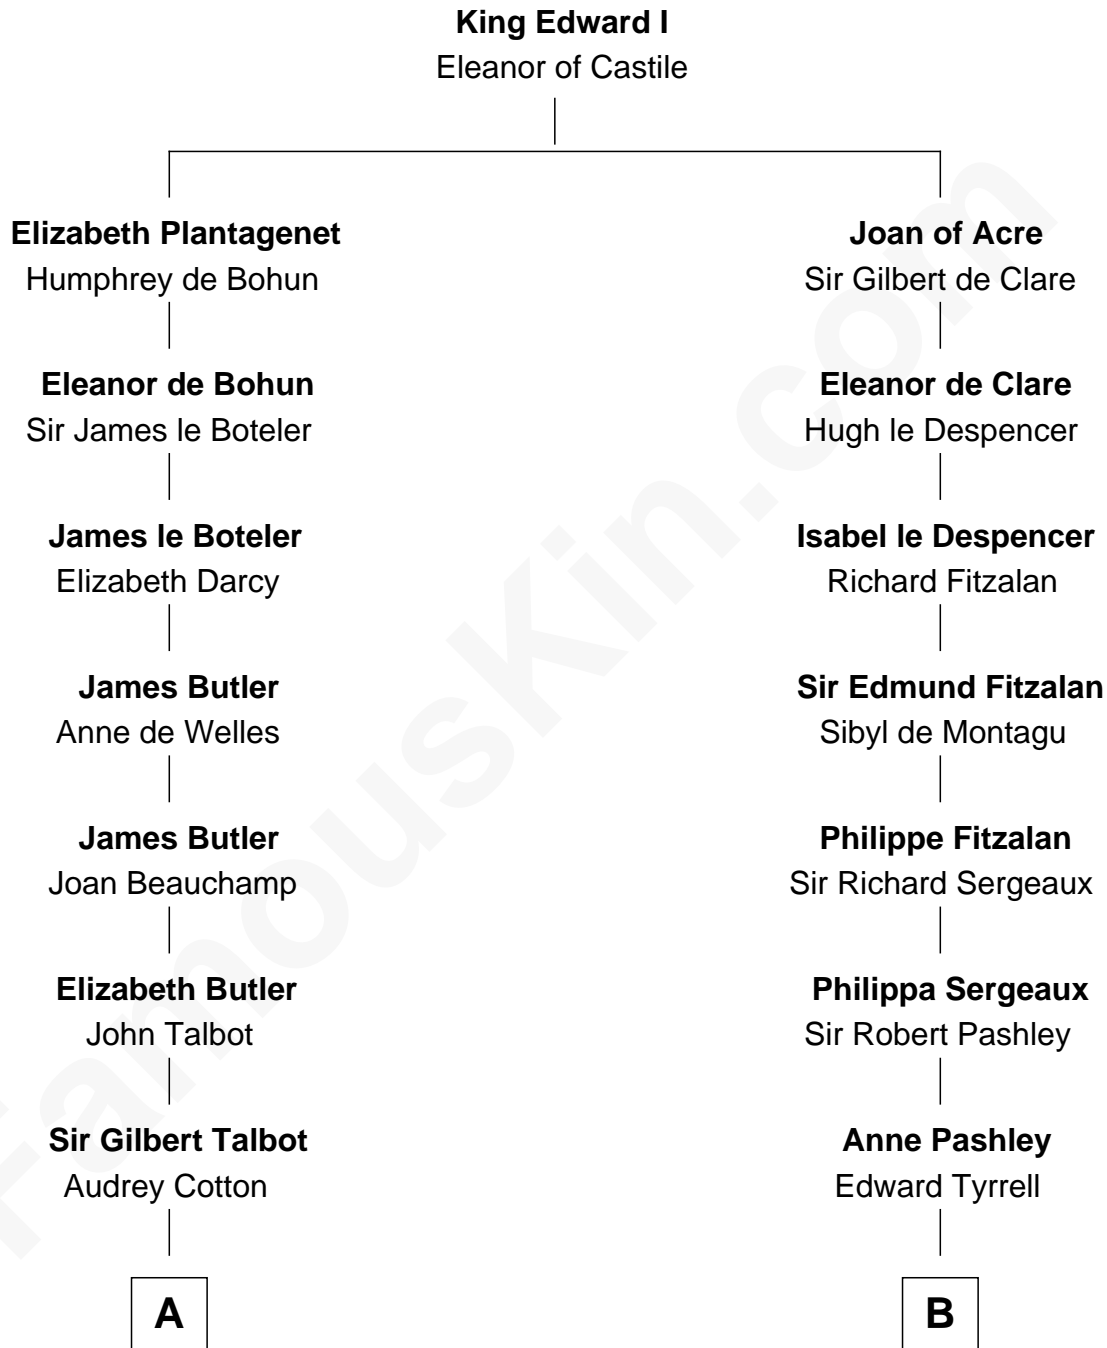

**FamousKin.com**  
**Relationship Chart of**  
**Norman Rockwell**  
*American Artist*

20th cousin 1 time removed of

**Ellen Louise (Axson) Wilson**  
*First Lady of President Woodrow Wilson*

**C**

**Samuel Darling Rockwell**

Orilla Janes Sherman

**John William Rockwell**

Phebe Boyce Waring

**Jarvis Waring Rockwell**

Anne Mary Hill

**Norman Rockwell**

*American Artist*

**D**

**Deliverance Coward**

James FitzRandolph

**Isaac FitzRandolph**

Eleanor Hunter

**Rebecca Longstreet FitzRandolph**

Rev. Isaac Stockton Keith Axson

**Rev. Samuel Edward Axson**

Margaret Jane Hoyt

**Ellen Louise (Axson) Wilson**

*First Lady of Woodrow Wilson*