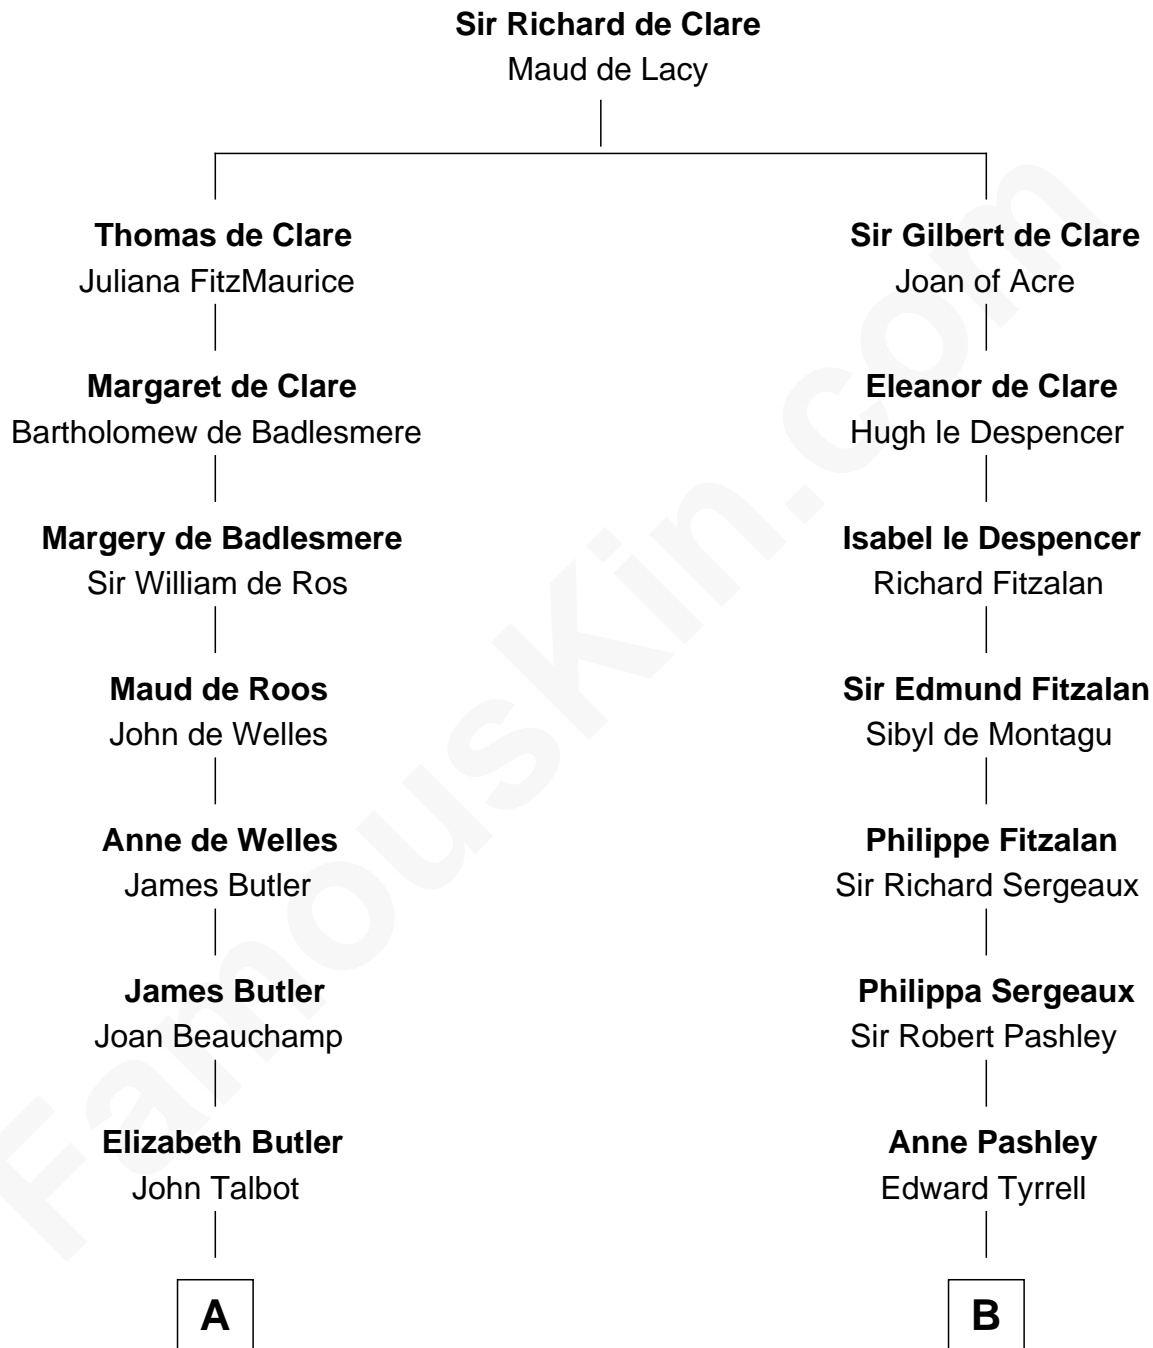

FamousKin.com

Relationship Chart of

Norman Rockwell

American Artist

21st cousin of

Ellen Louise (Axson) Wilson

First Lady of President Woodrow Wilson

C

Rachel Darling
Runa Rockwell

Samuel Darling Rockwell
Orilla Janes Sherman

John William Rockwell
Phebe Boyce Waring

Jarvis Waring Rockwell
Anne Mary Hill

Norman Rockwell
American Artist

D

Deliverance Coward
James FitzRandolph

Isaac FitzRandolph
Eleanor Hunter

Rebecca Longstreet FitzRandolph
Rev. Isaac Stockton Keith Axson

Rev. Samuel Edward Axson
Margaret Jane Hoyt

Ellen Louise (Axson) Wilson
First Lady of Woodrow Wilson

FamousKin.com