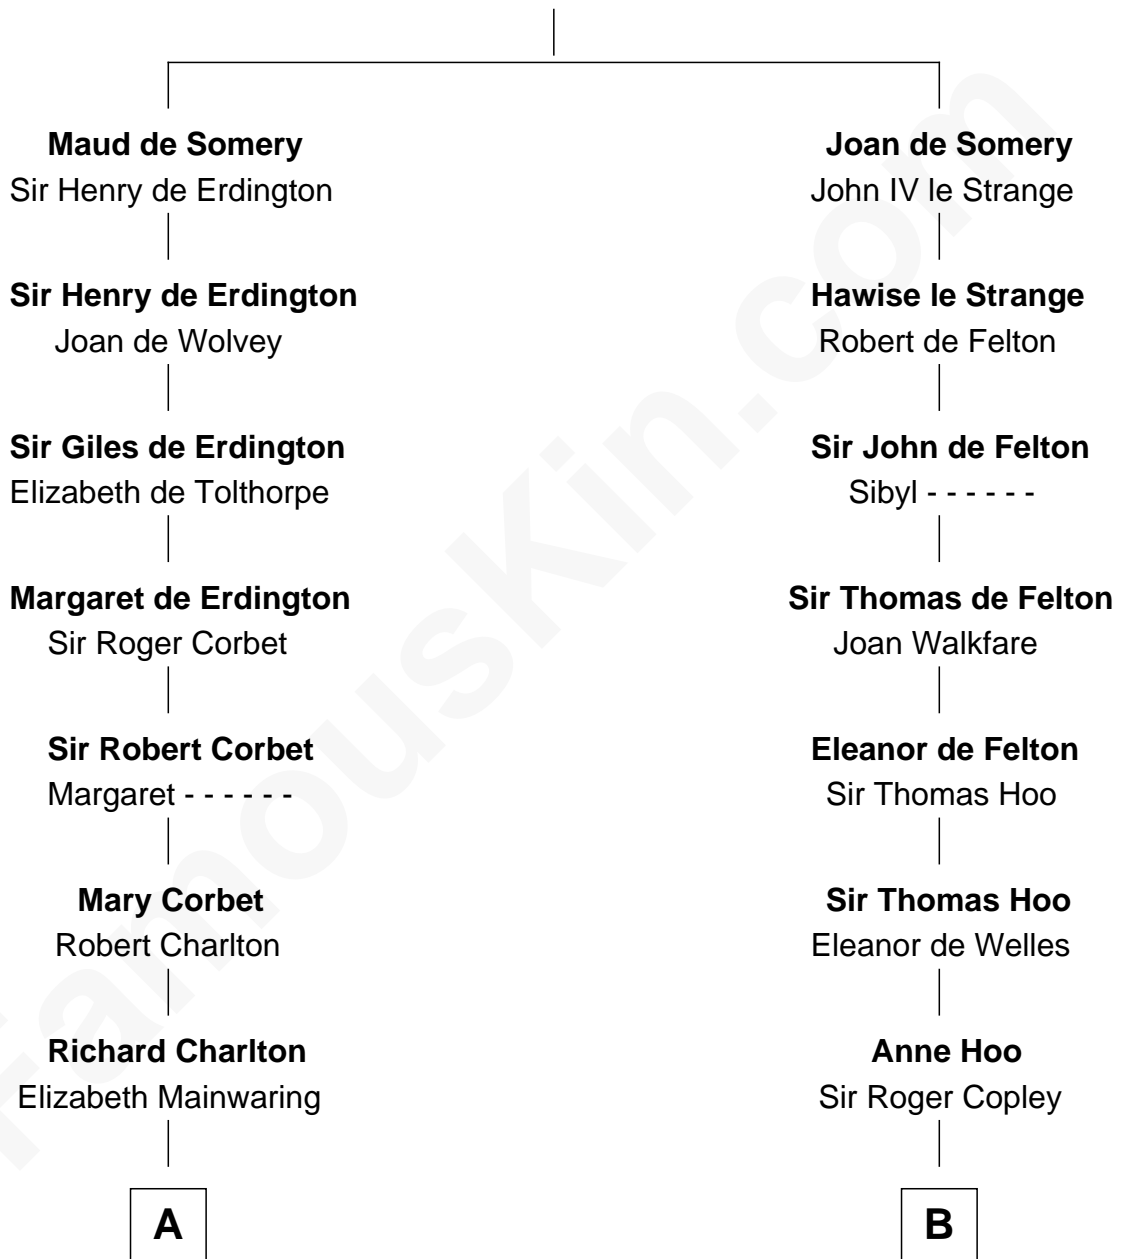

FamousKin.com
Relationship Chart of
Norman Rockwell
American Artist

19th cousin 1 time removed of

Edith (Bolling) Wilson
First Lady of President Woodrow Wilson

Sir Roger de Somery
 Nichole d'Aubenev

C

John William Rockwell

Phebe Boyce Waring

Jarvis Waring Rockwell

Anne Mary Hill

Norman Rockwell

American Artist

D

Catherine Payne

Archibald Bolling