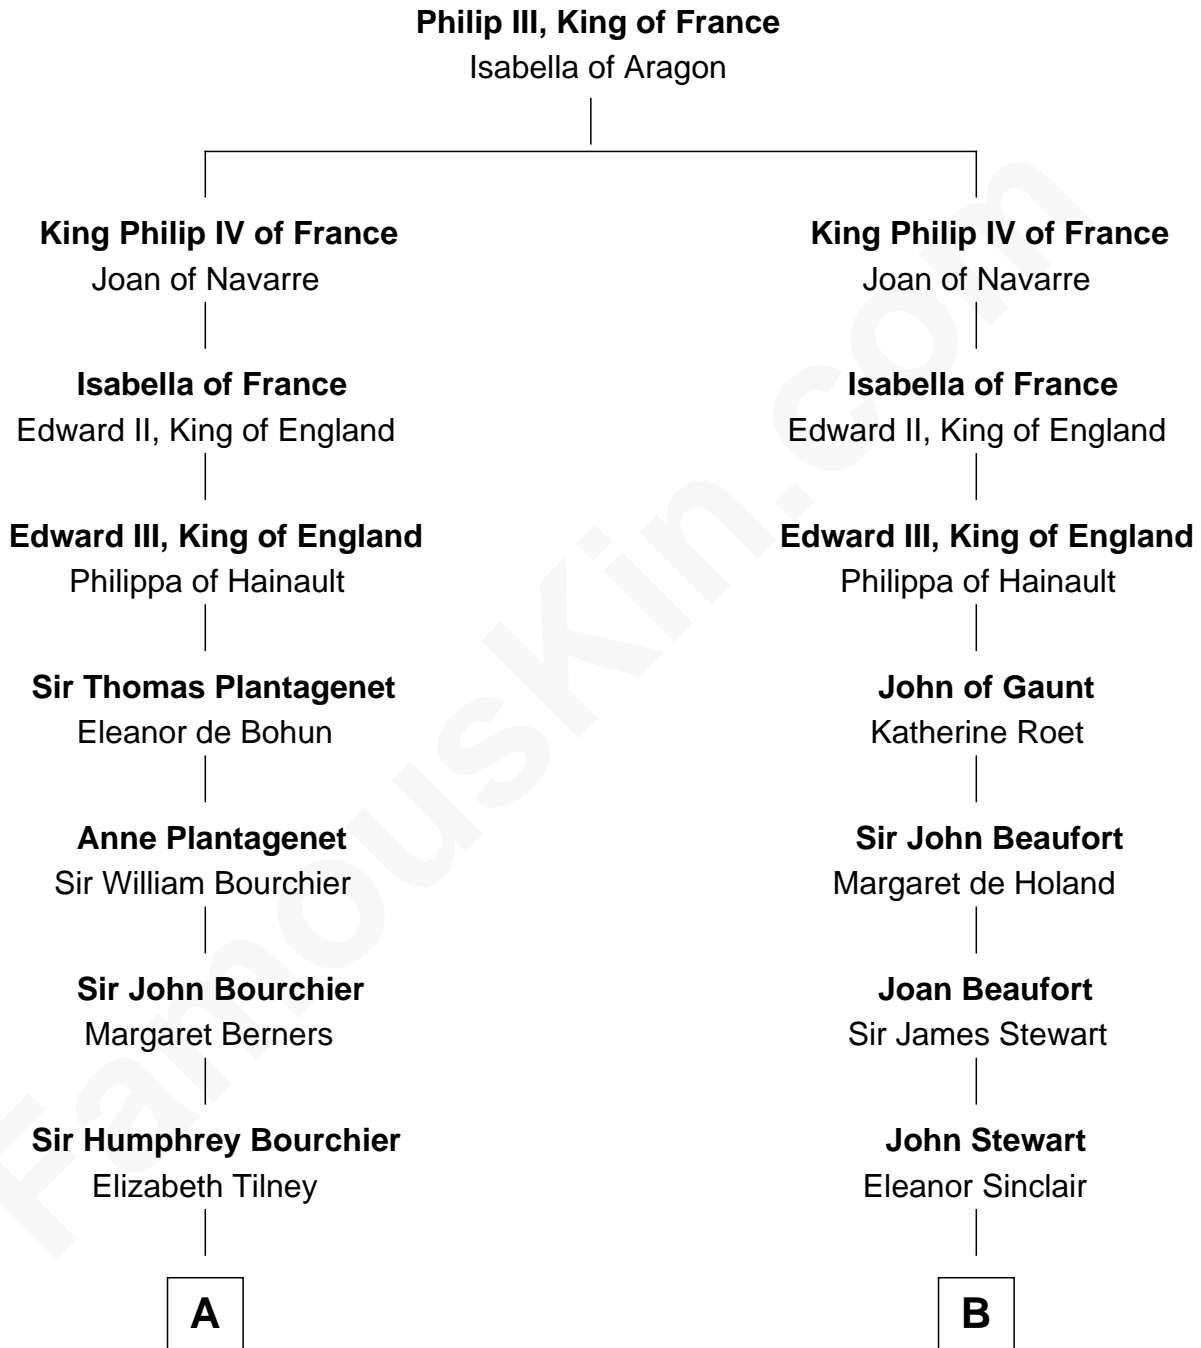

FamousKin.com
Relationship Chart of
Norman Rockwell
American Artist

19th cousin 2 times removed of

Edith (Bolling) Wilson
First Lady of President Woodrow Wilson

C

Jacob Sherman

Cafira Janes

Orilla Janes Sherman
Samuel Darling Rockwell

John William Rockwell
Phebe Boyce Waring

Jarvis Waring Rockwell
Anne Mary Hill

Norman Rockwell
American Artist

D

Archibald Bolling

Anne E. Wigginton

William Holcombe Bolling
Sarah Spiers White

Edith (Bolling) Wilson
First Lady of Woodrow Wilson