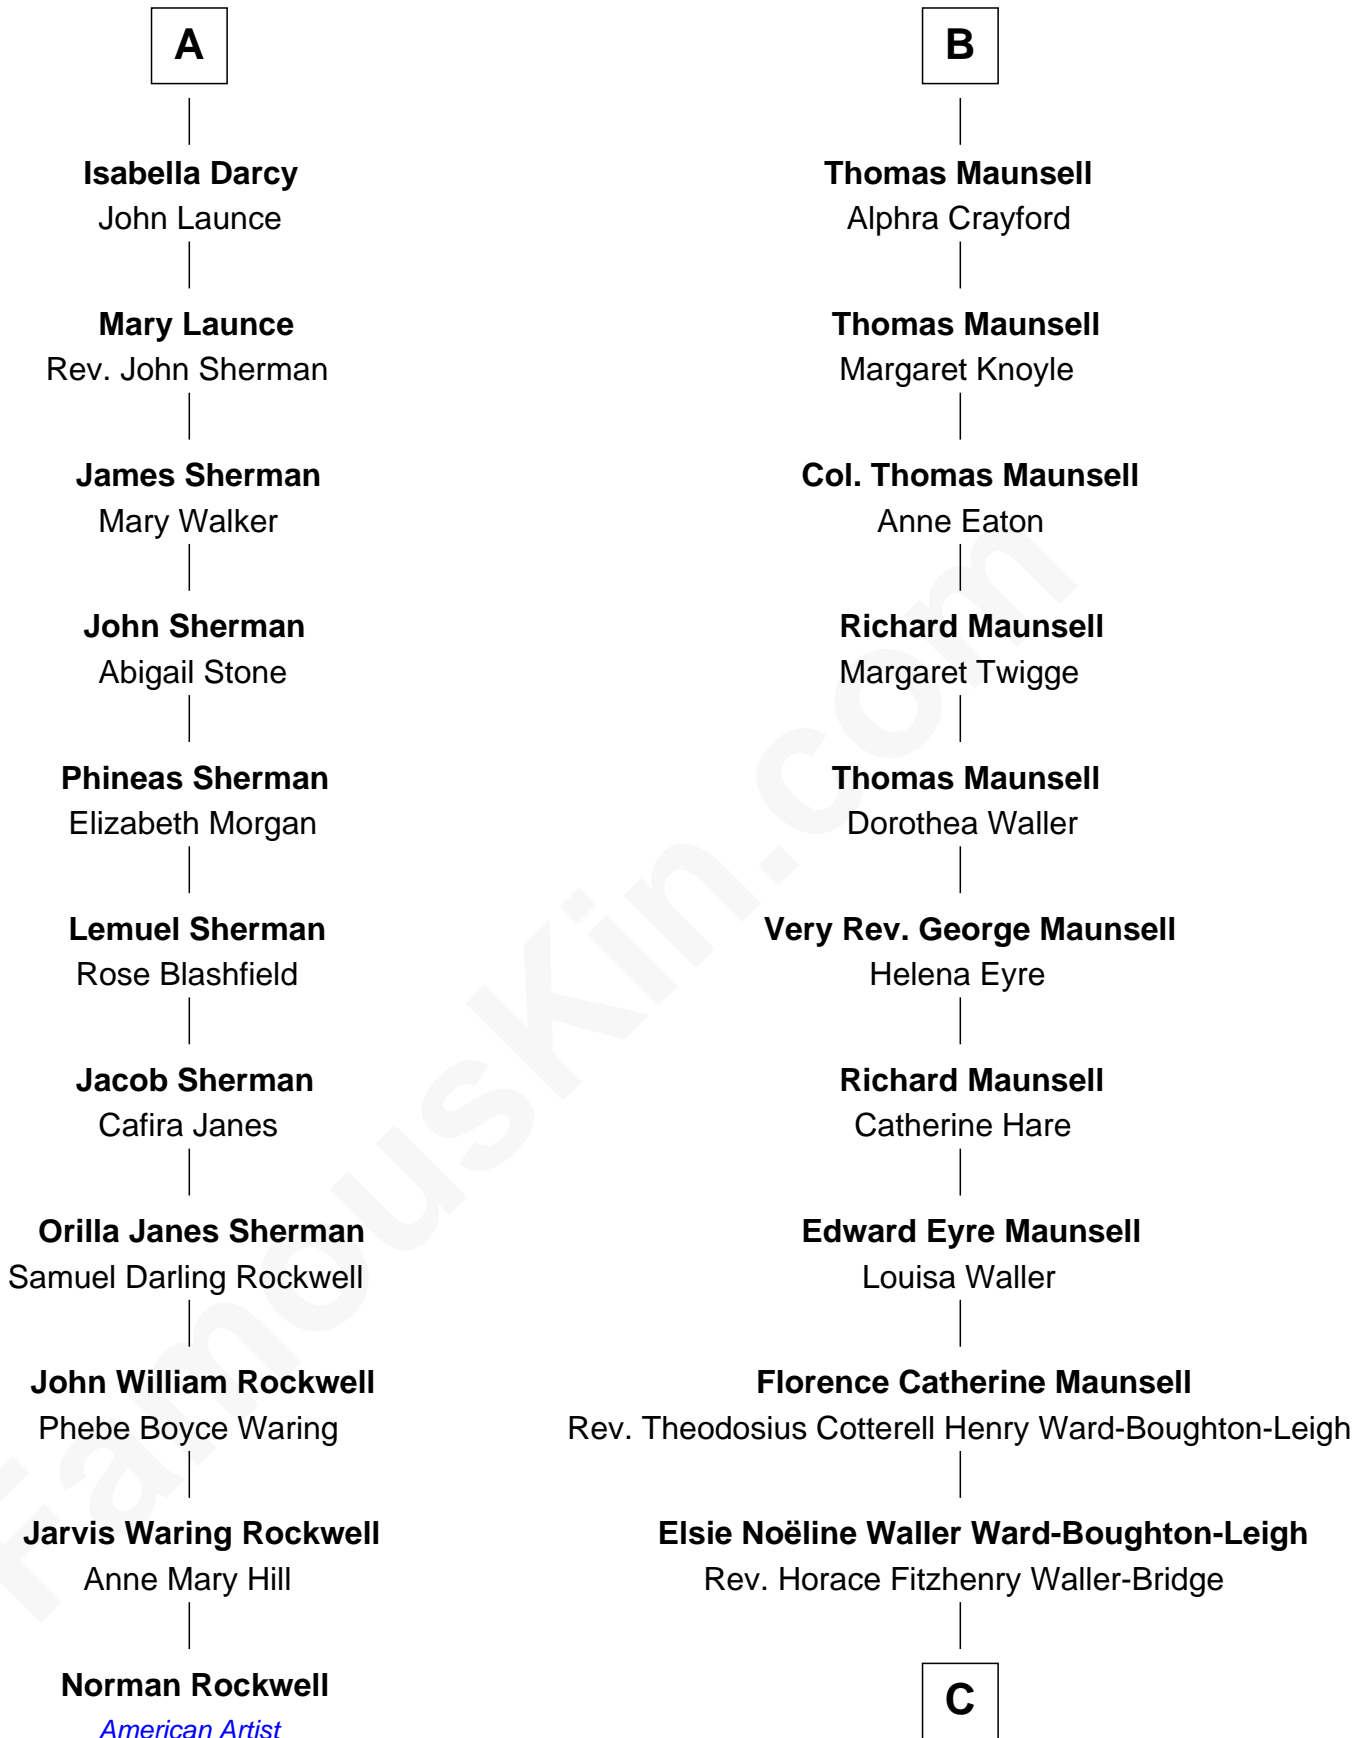

FamousKin.com
Relationship Chart of
Norman Rockwell
American Artist

17th cousin 2 times removed of
Phoebe Waller-Bridge
Theatre, TV and Movie Actress

C

Cyprian Chandos Richard Waller Waller-Bridge

Mary Auriol Jill Harvie