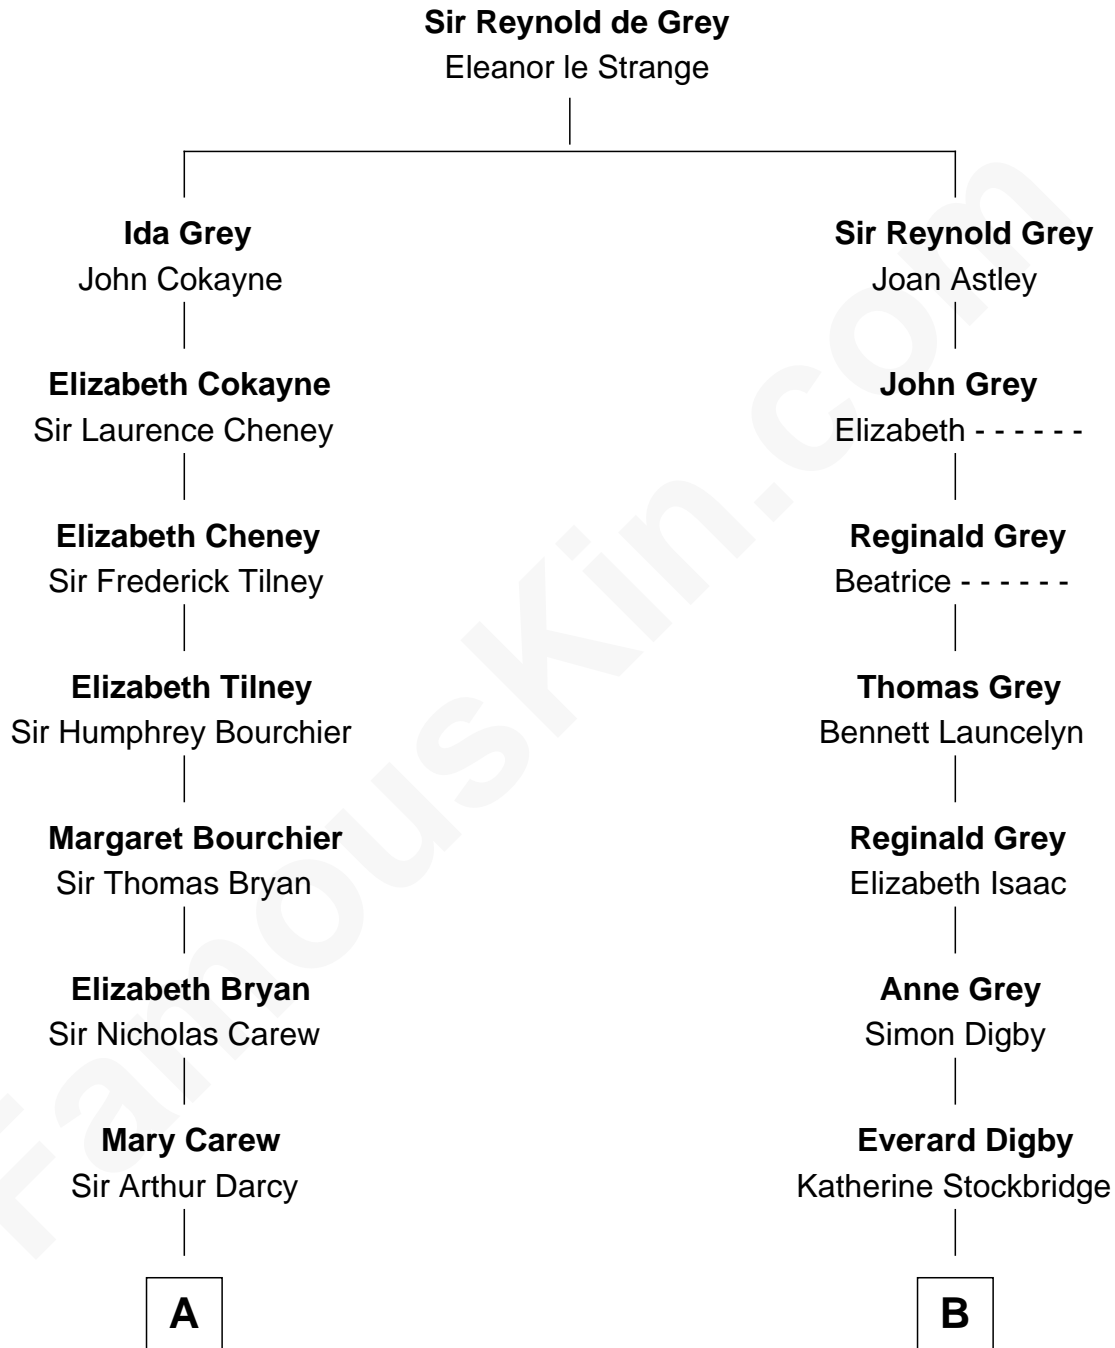

FamousKin.com
Relationship Chart of
Norman Rockwell
American Artist

15th cousin 3 times removed of
J.P. Morgan
American Banker and Art Collector

C

—
Jarvis Waring Rockwell

Anne Mary Hill

—
Norman Rockwell

American Artist

FamousKin.com