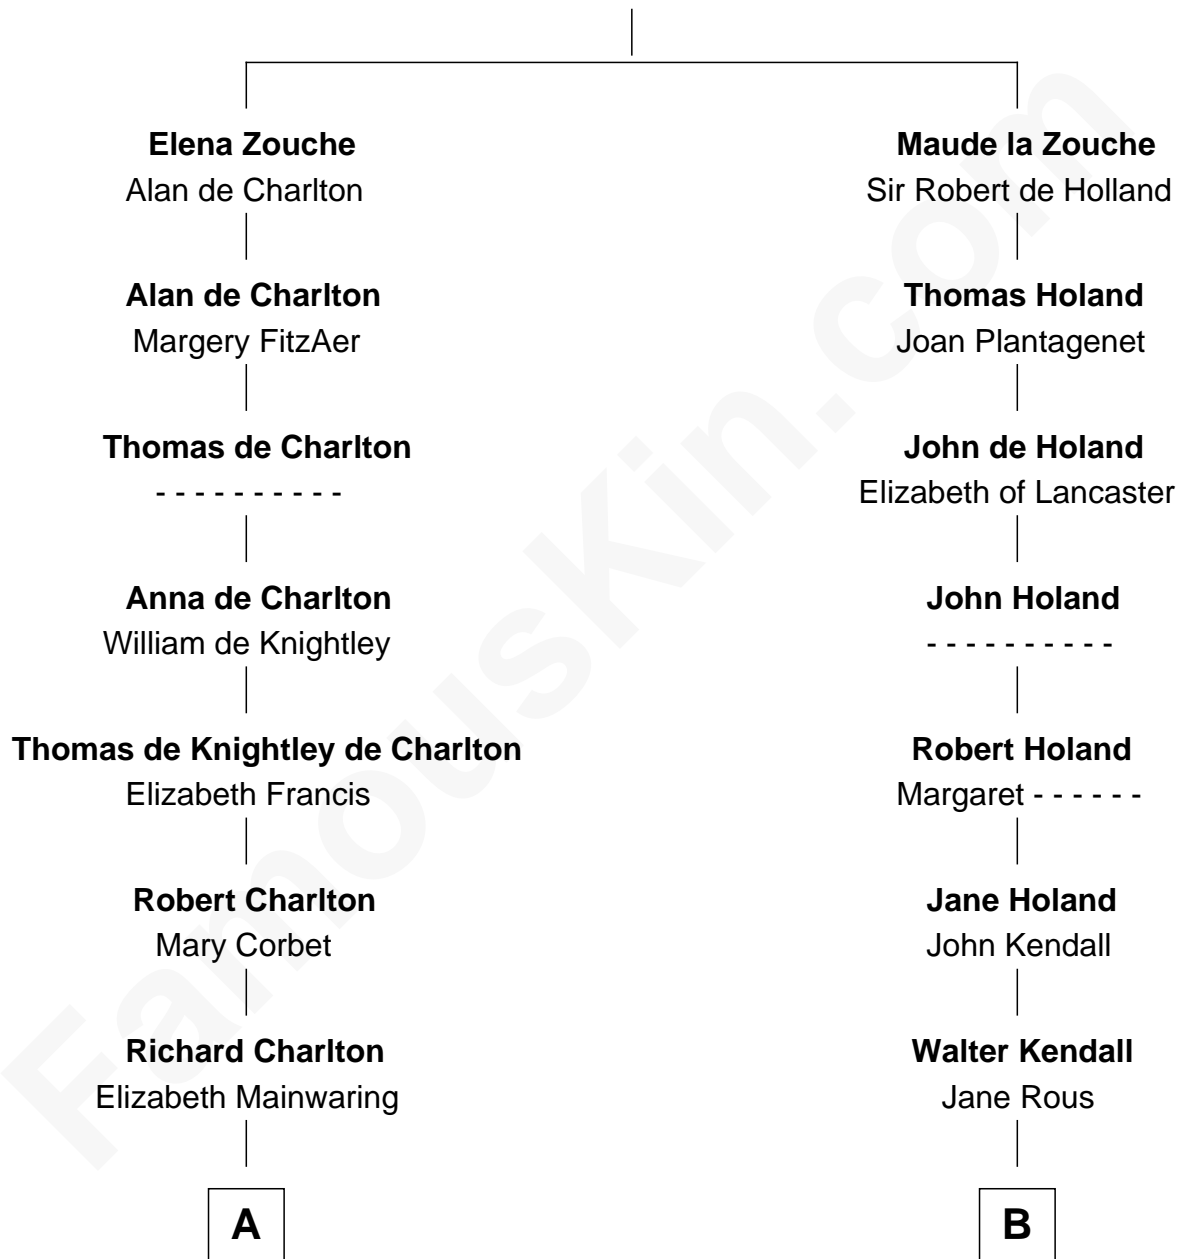

# FamousKin.com Relationship Chart of

**Norman Rockwell**

*American Artist*

19th cousin of

**Juliette Gordon Low**

*Founder of the Girl Scouts*

**Sir Alan la Zouche**

Eleanor de Segrave

**C**

**John William Rockwell**

Phebe Boyce Waring

**Jarvis Waring Rockwell**

Anne Mary Hill

**Norman Rockwell**

*American Artist*

**D**