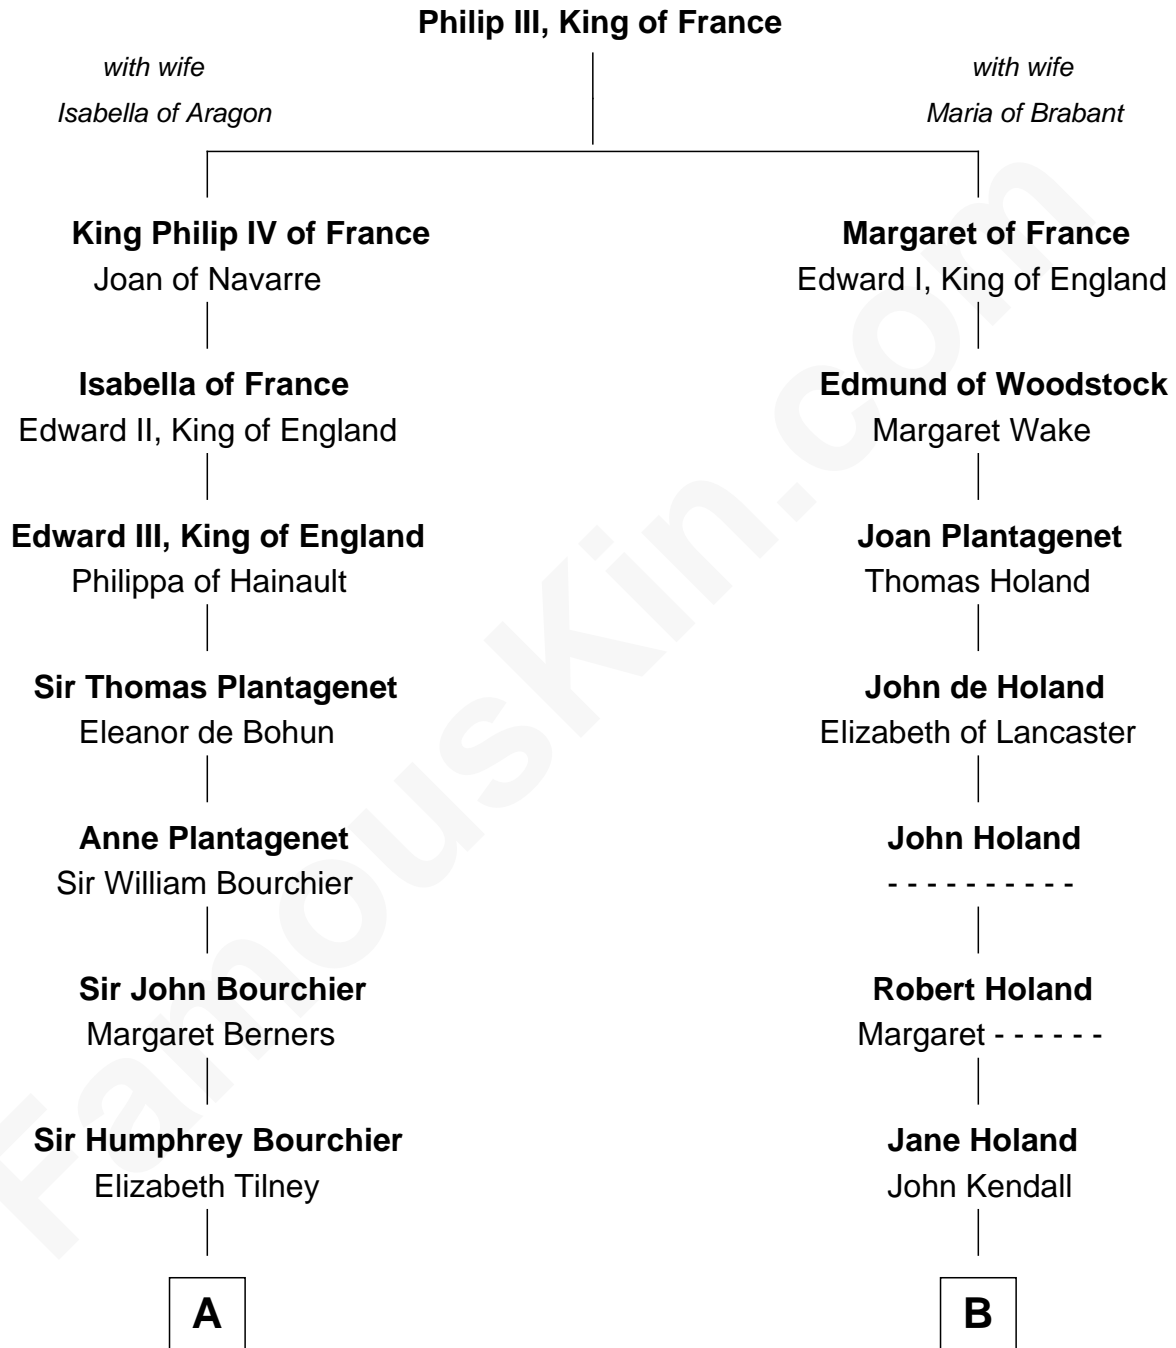

FamousKin.com

Relationship Chart of

Norman Rockwell

American Artist

20th cousin 1 time removed of

Juliette Gordon Low

Founder of the Girl Scouts

C

Jacob Sherman

Cafira Janes

Orilla Janes Sherman
Samuel Darling Rockwell

John William Rockwell
Phebe Boyce Waring

Jarvis Waring Rockwell
Anne Mary Hill

Norman Rockwell
American Artist

D

Frances Wolcott
Arthur William Magill