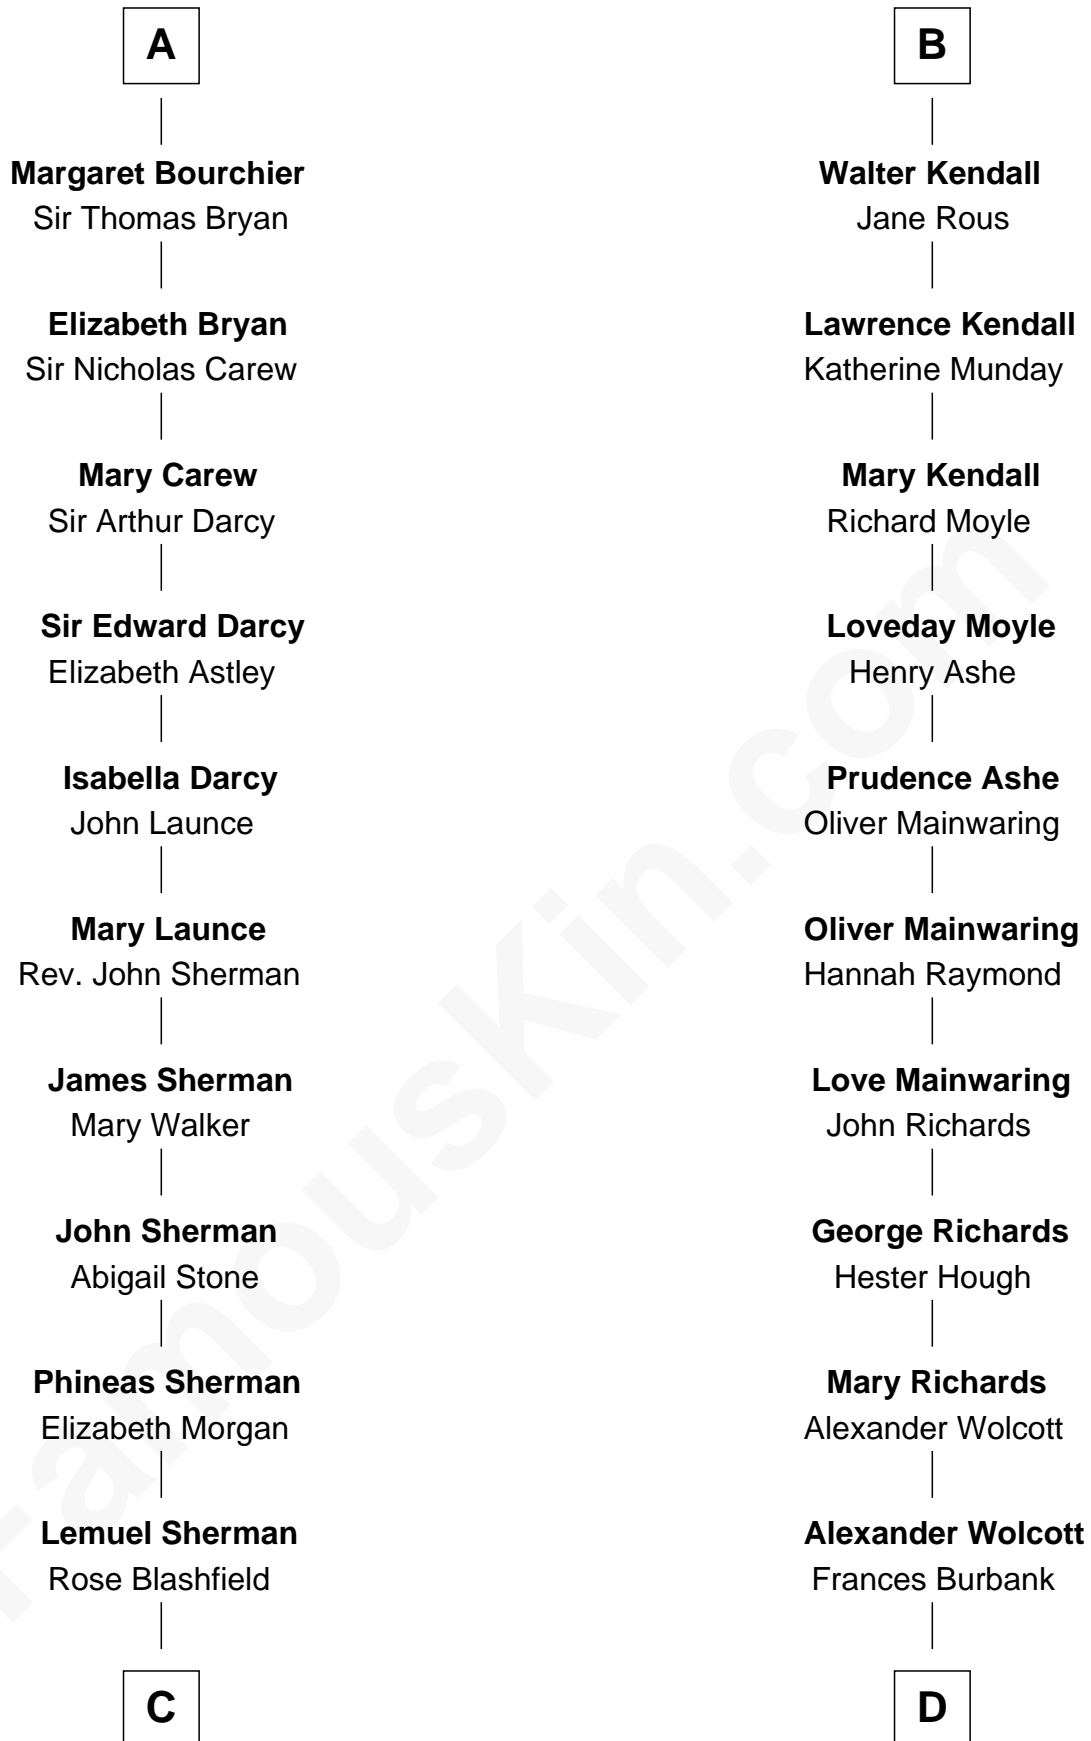

FamousKin.com

Relationship Chart of

Norman Rockwell

American Artist

20th cousin 1 time removed of

Juliette Gordon Low

Founder of the Girl Scouts

C

Jacob Sherman

Cafira Janes

Orilla Janes Sherman
Samuel Darling Rockwell

John William Rockwell
Phebe Boyce Waring

Jarvis Waring Rockwell
Anne Mary Hill

Norman Rockwell
American Artist

D

Frances Wolcott
Arthur William Magill