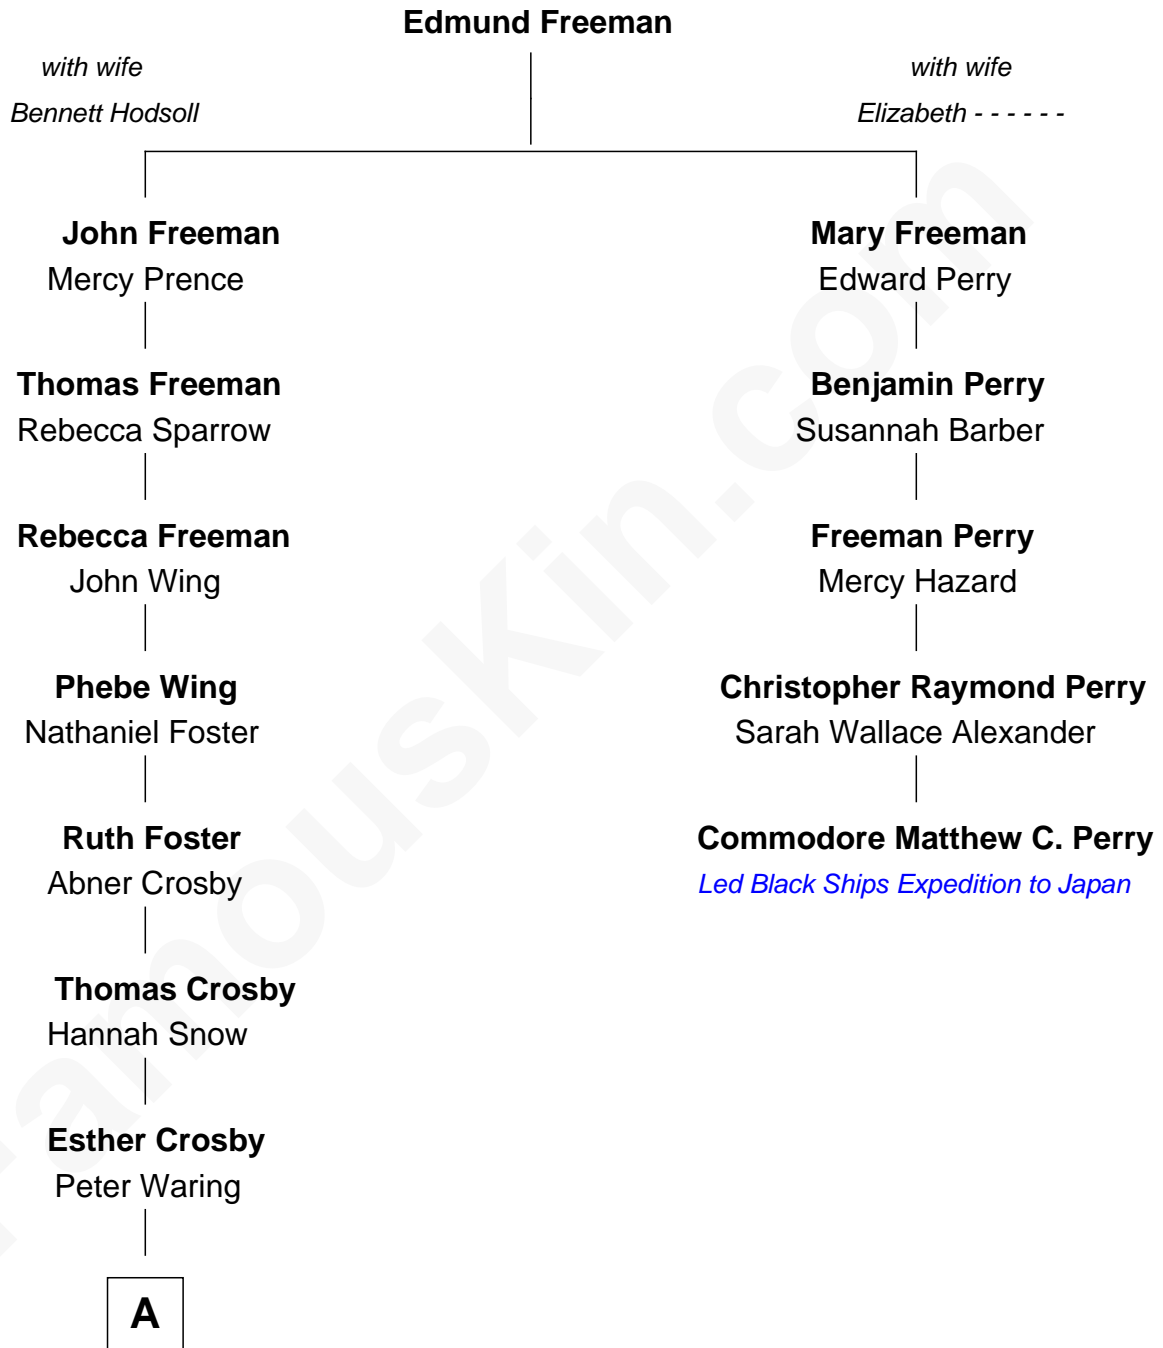

FamousKin.com
Relationship Chart of
Norman Rockwell
American Artist

4th cousin 6 times removed of

Commodore Matthew C. Perry
Led Black Ships Expedition to Japan

A

—
Jarvis Augustus Waring

Nancy Odell Boyce

—
Phebe Boyce Waring

John William Rockwell

—
Jarvis Waring Rockwell

Anne Mary Hill

—
Norman Rockwell

American Artist

FamousKin.com