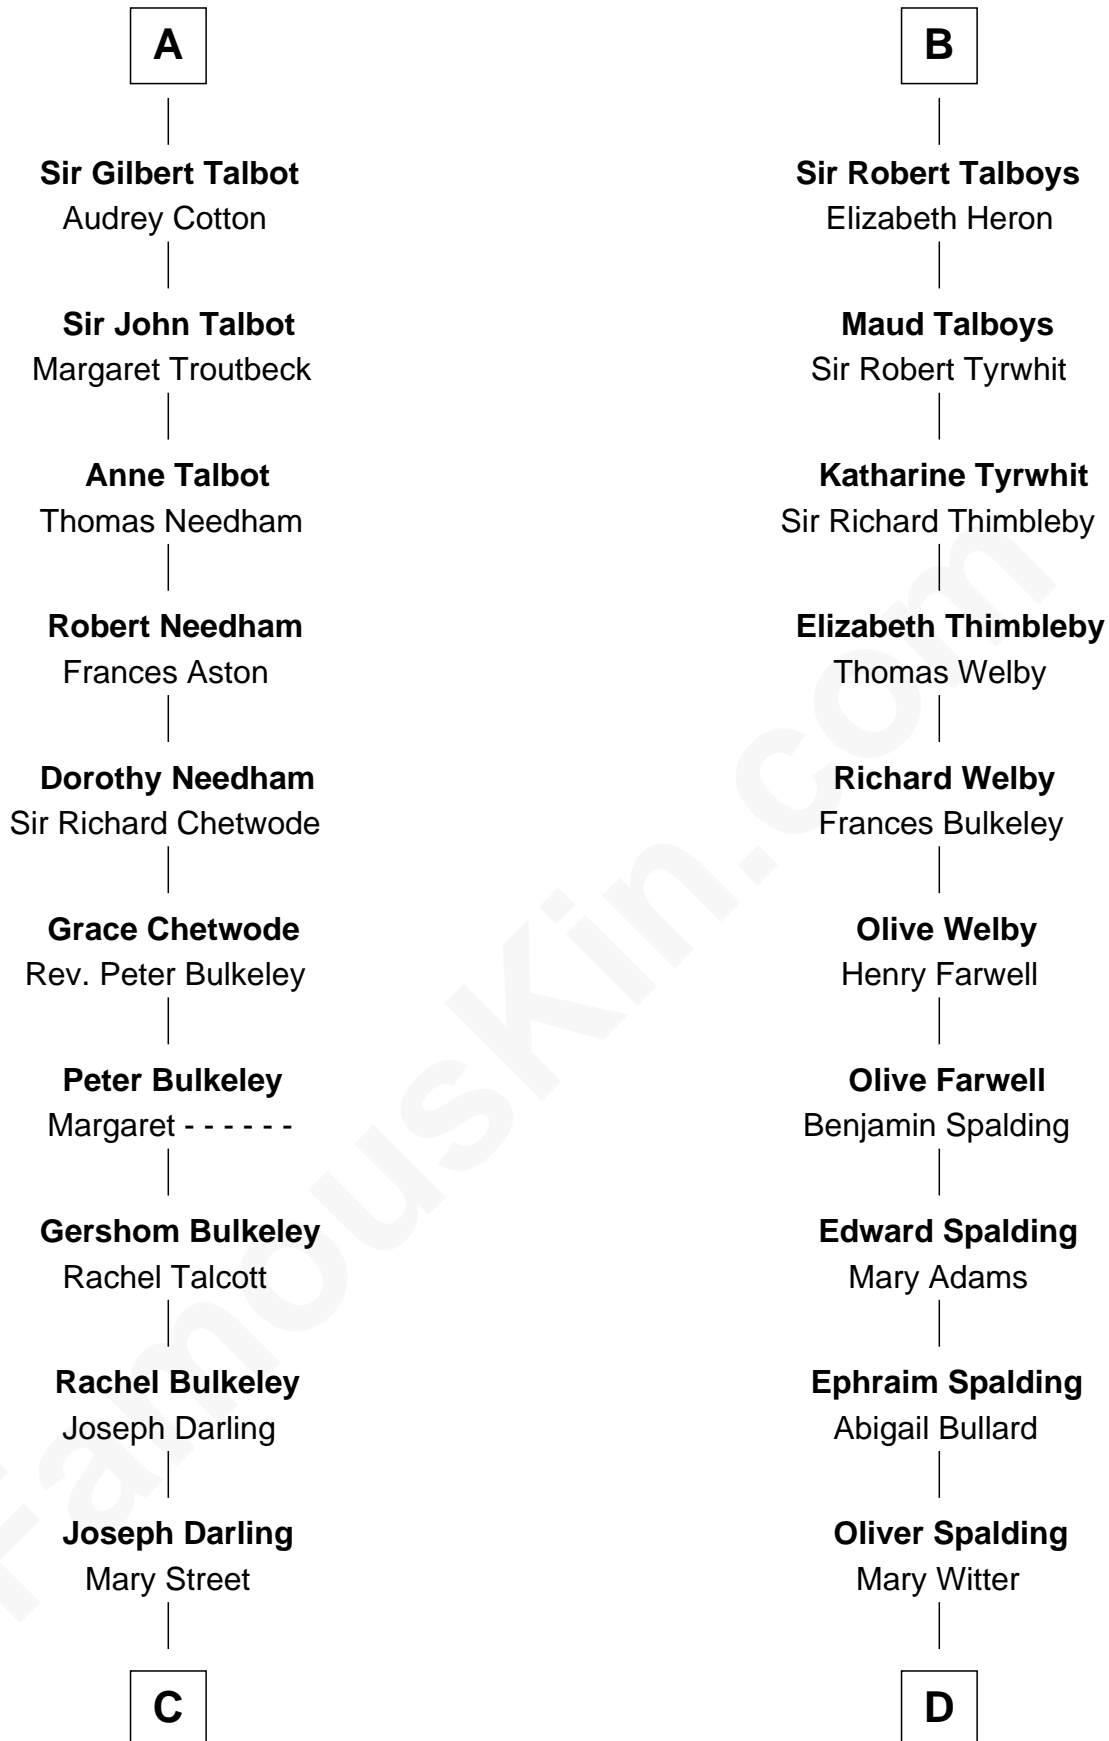

FamousKin.com Relationship Chart of

Norman Rockwell

American Artist

21st cousin of

Katharine Hepburn

Movie Actress

Sir Humphrey de Bohun

Maud of Eu