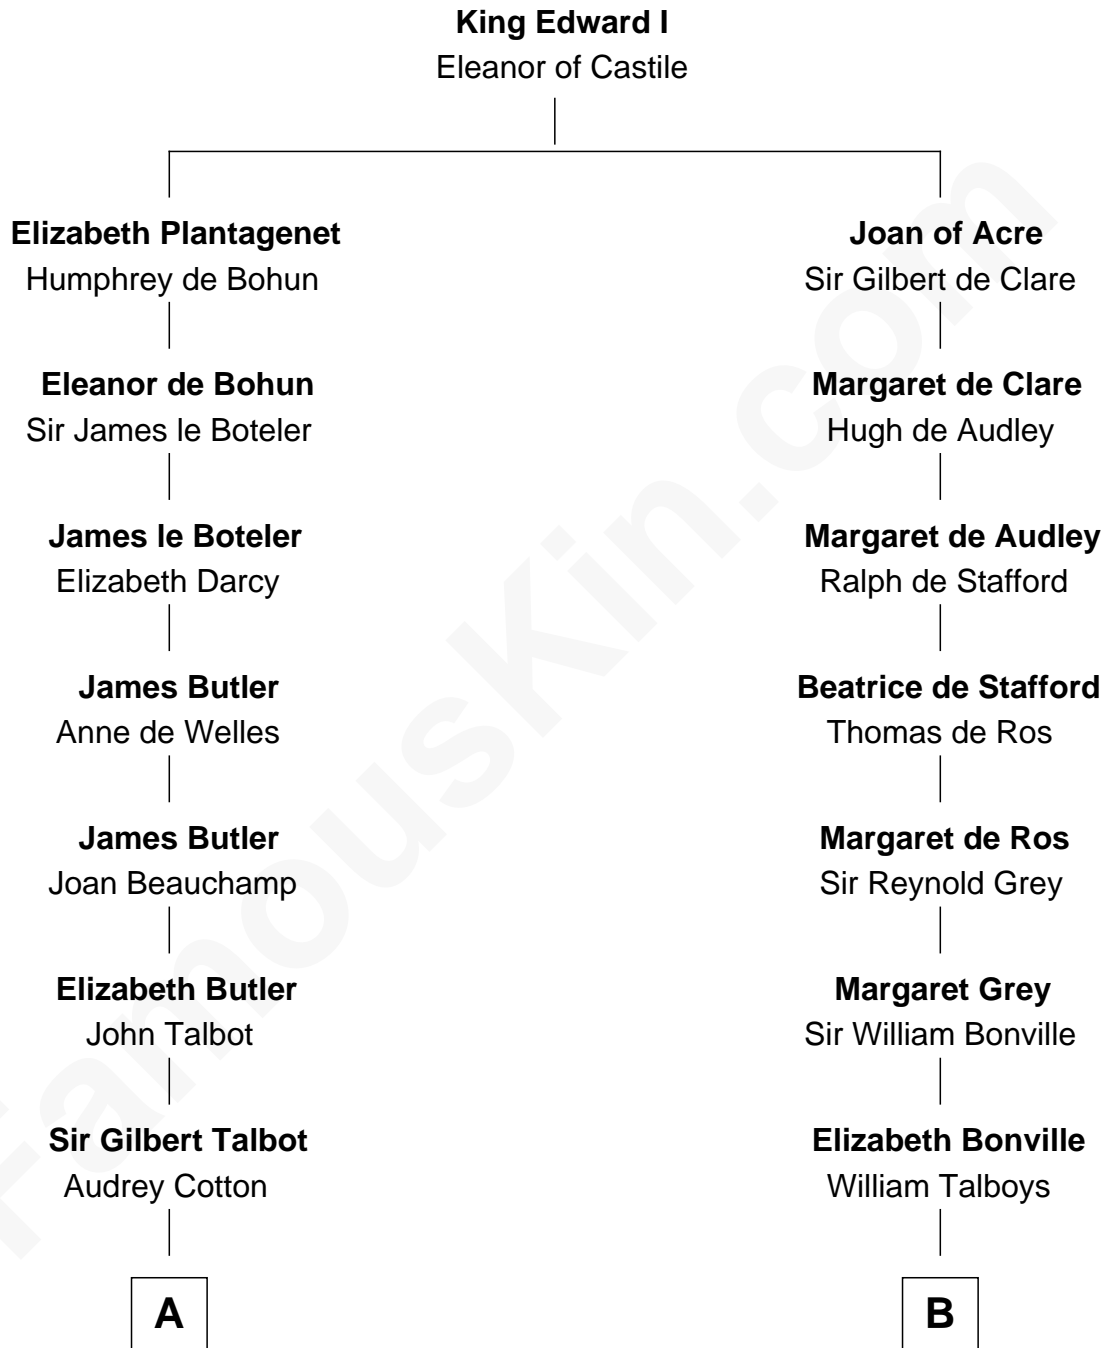

FamousKin.com
Relationship Chart of
Norman Rockwell
American Artist

20th cousin 1 time removed of
Katharine Hepburn
Movie Actress

C

Samuel Darling Rockwell

Orilla Janes Sherman

John William Rockwell

Phebe Boyce Waring