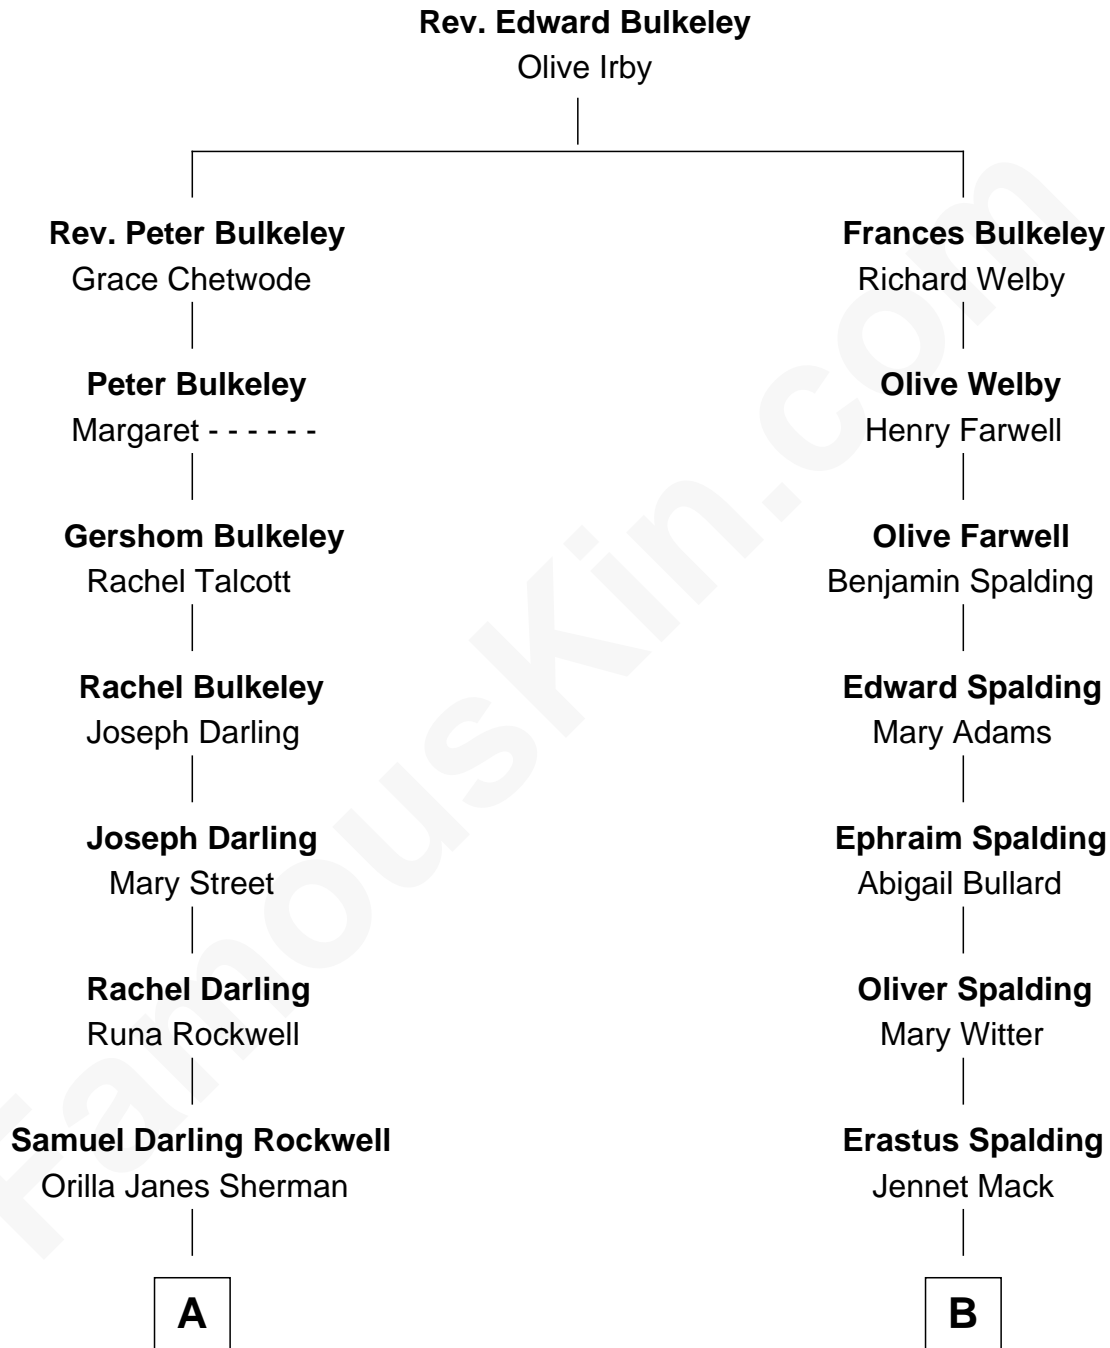

FamousKin.com
Relationship Chart of
Norman Rockwell
American Artist

9th cousin 1 time removed of
Katharine Hepburn
Movie Actress

A

John William Rockwell

Phebe Boyce Waring

Jarvis Waring Rockwell

Anne Mary Hill

Norman Rockwell

American Artist

B

Martha Ann Spalding

Leman Benton Garlinghouse

Caroline Garlinghouse

Alfred Augustus Houghton

Katharine Martha Houghton