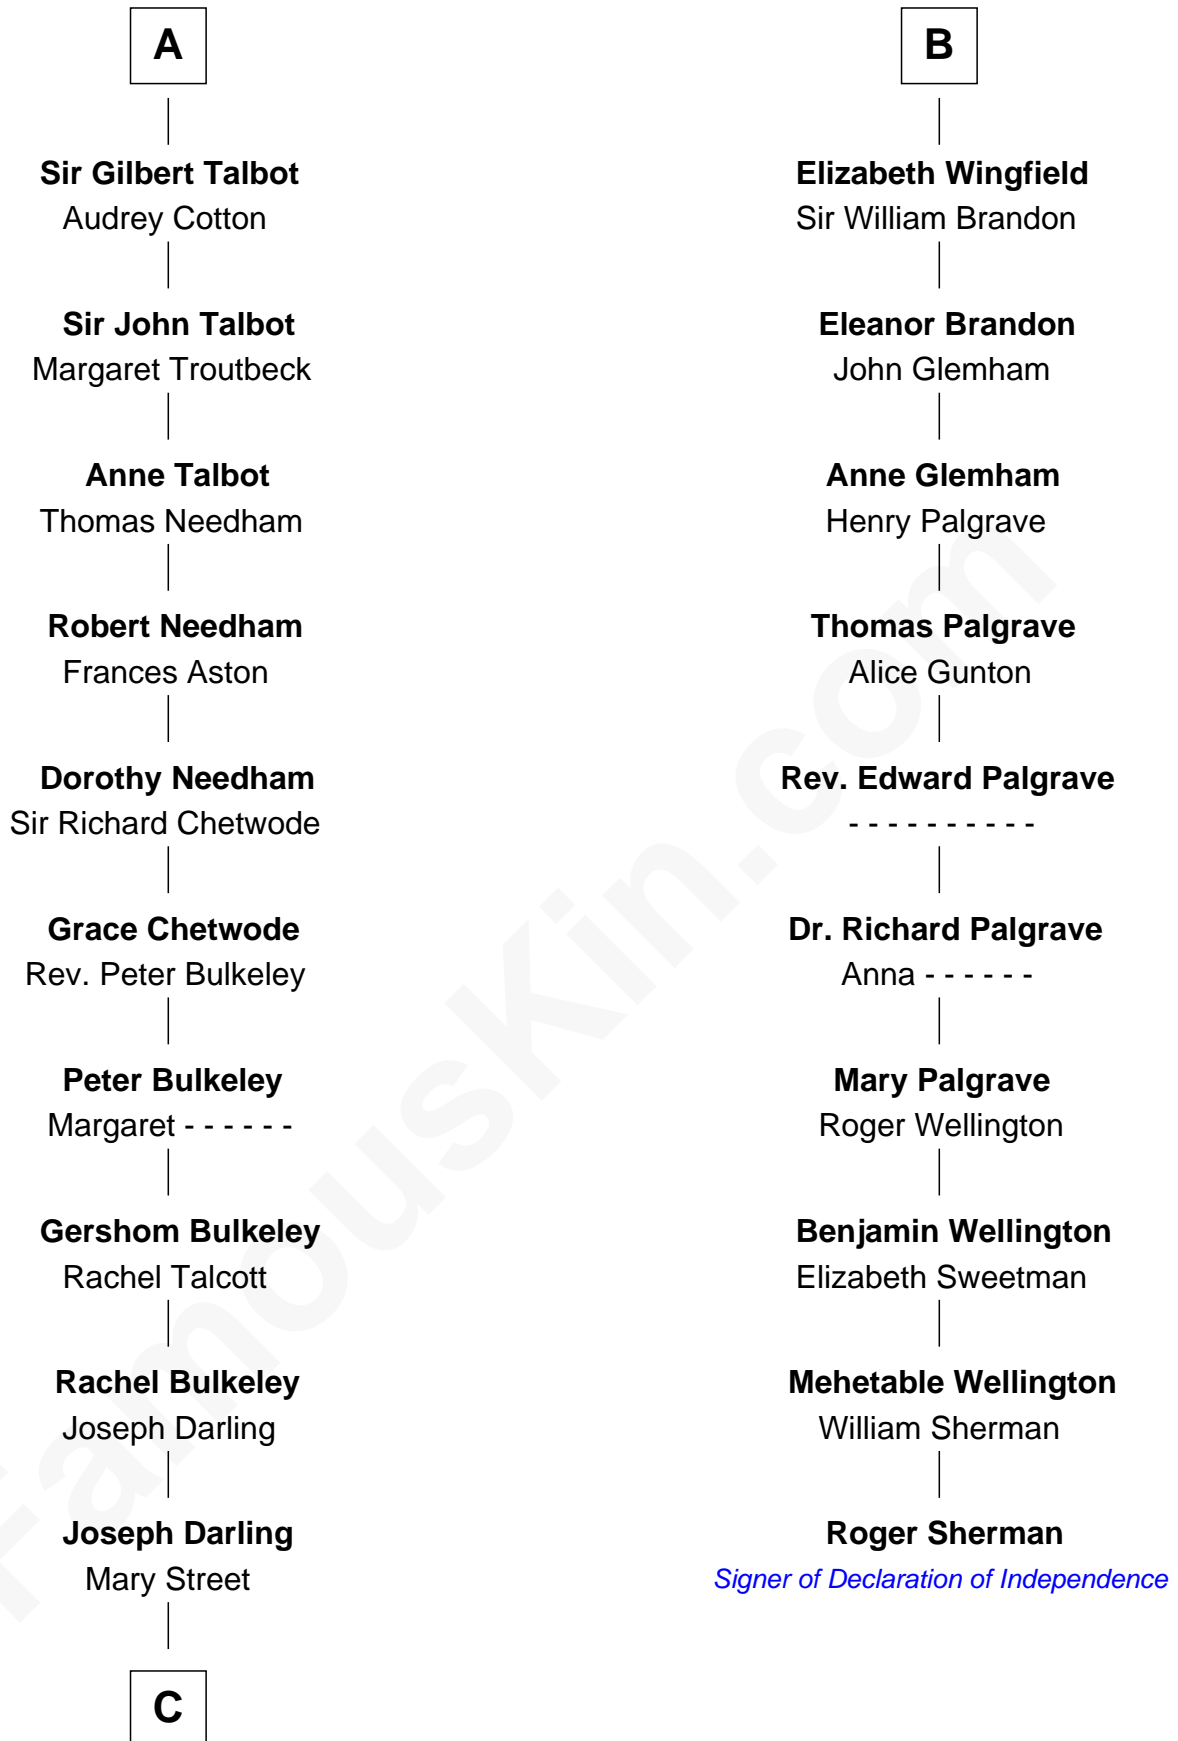

FamousKin.com
Relationship Chart of
Norman Rockwell
American Artist

16th cousin 5 times removed of
Roger Sherman
Signer of the Declaration of Independence

C

—
Rachel Darling
Runa Rockwell

—
Samuel Darling Rockwell
Orilla Janes Sherman

—
John William Rockwell
Phebe Boyce Waring

—
Jarvis Waring Rockwell
Anne Mary Hill

—
Norman Rockwell
American Artist

FamousKin.com