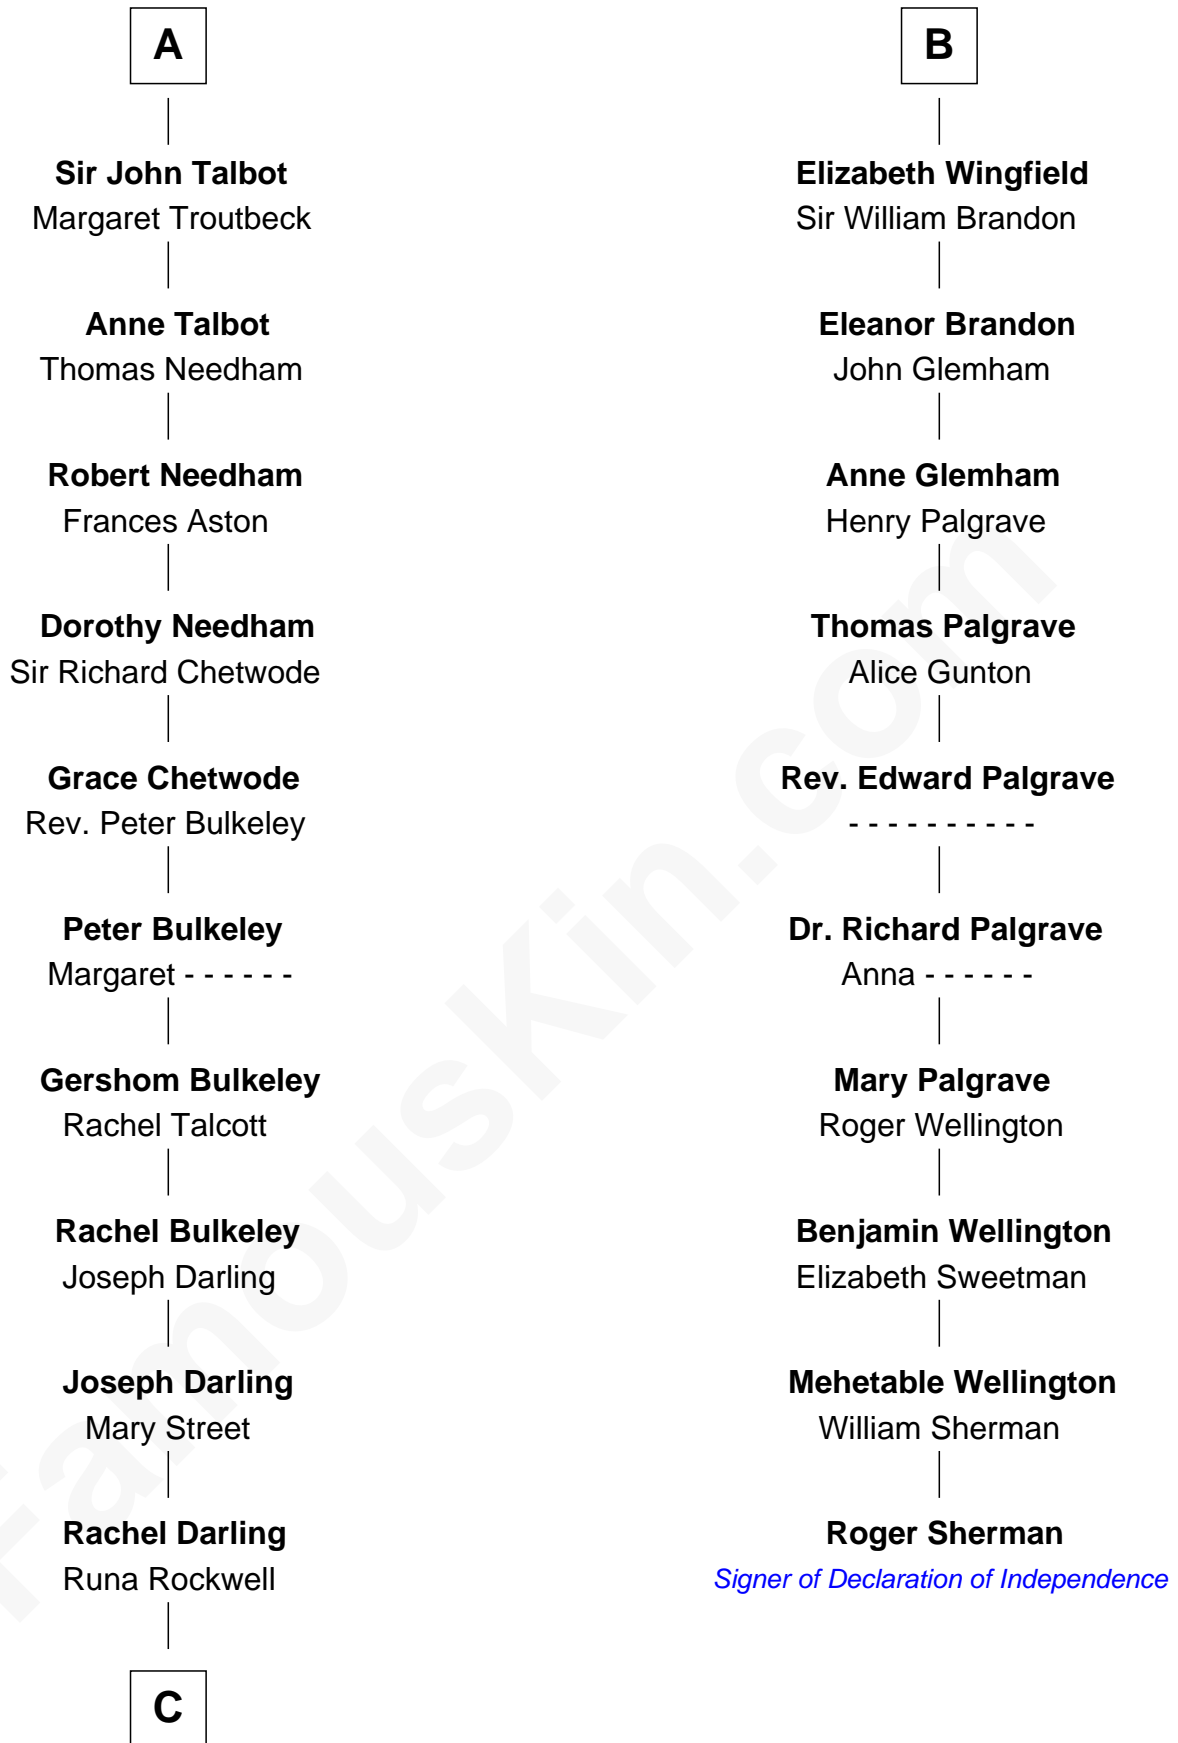

FamousKin.com
Relationship Chart of
Norman Rockwell
American Artist

16th cousin 4 times removed of
Roger Sherman
Signer of the Declaration of Independence

C

—
Samuel Darling Rockwell

Orilla Janes Sherman

—
John William Rockwell

Phebe Boyce Waring

—
Jarvis Waring Rockwell

Anne Mary Hill

—
Norman Rockwell

American Artist

FamousKin.com