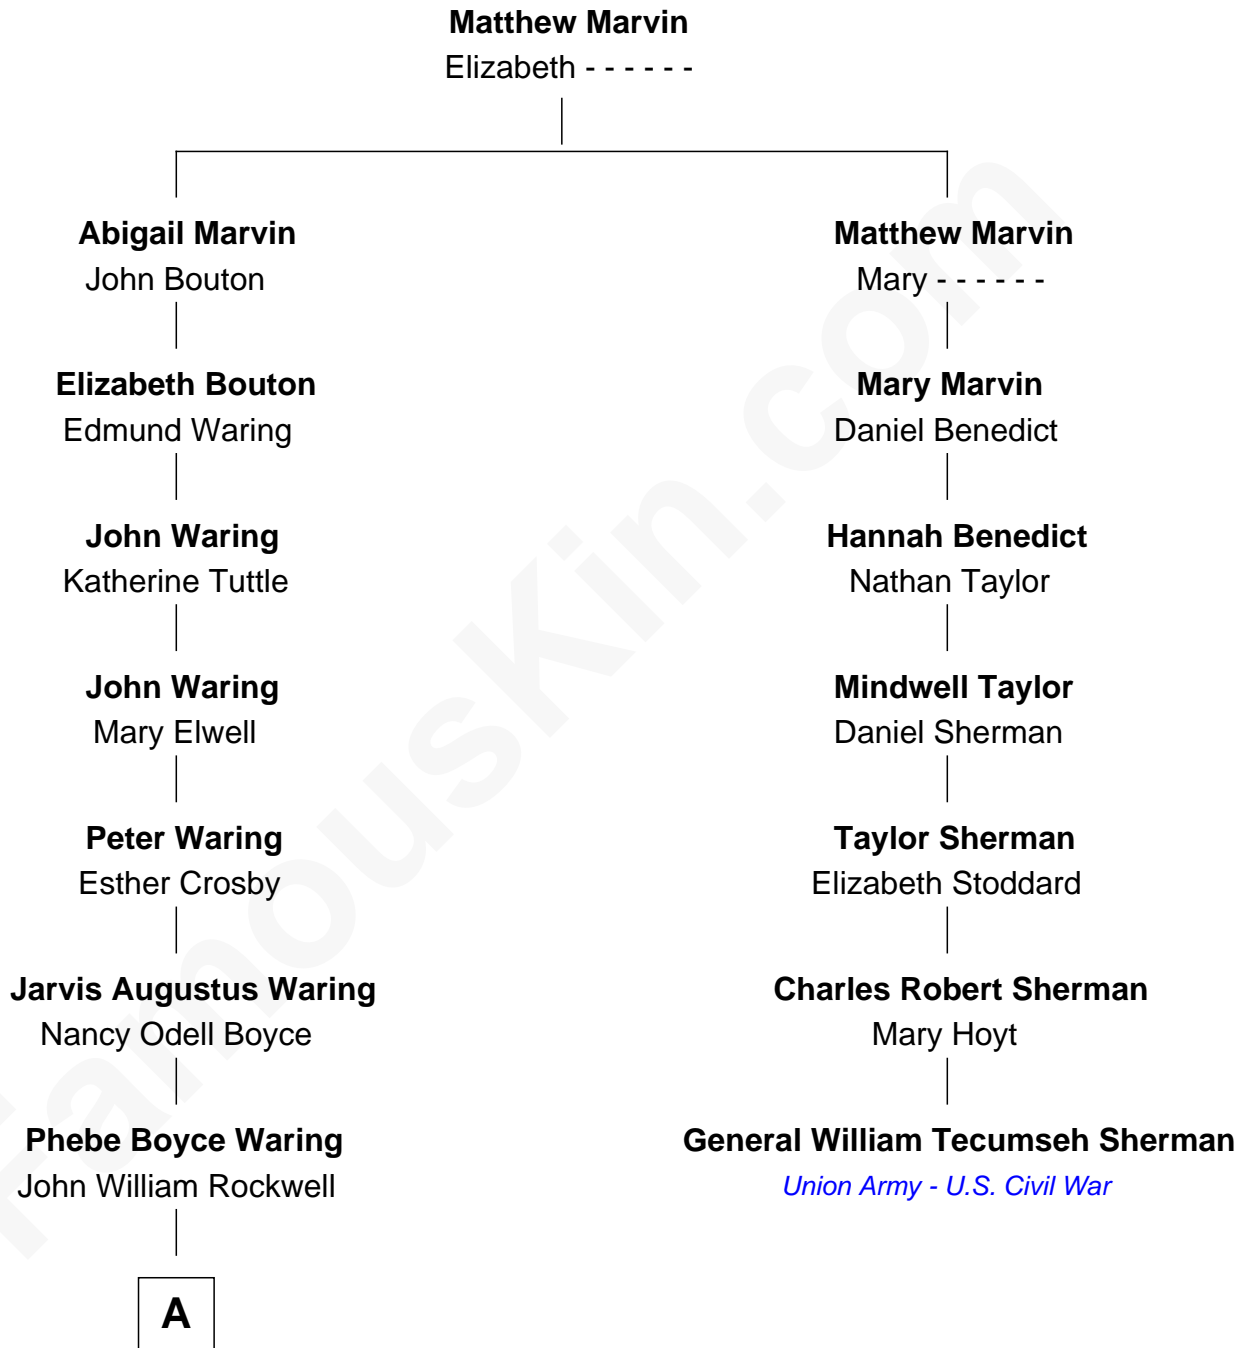

**FamousKin.com**  
**Relationship Chart of**  
**Norman Rockwell**  
*American Artist*

6th cousin 2 times removed of

**General William Tecumseh Sherman**  
*Union Army - U.S. Civil War*

A

Jarvis Waring Rockwell

Anne Mary Hill

Norman Rockwell

*American Artist*

FamousKin.com