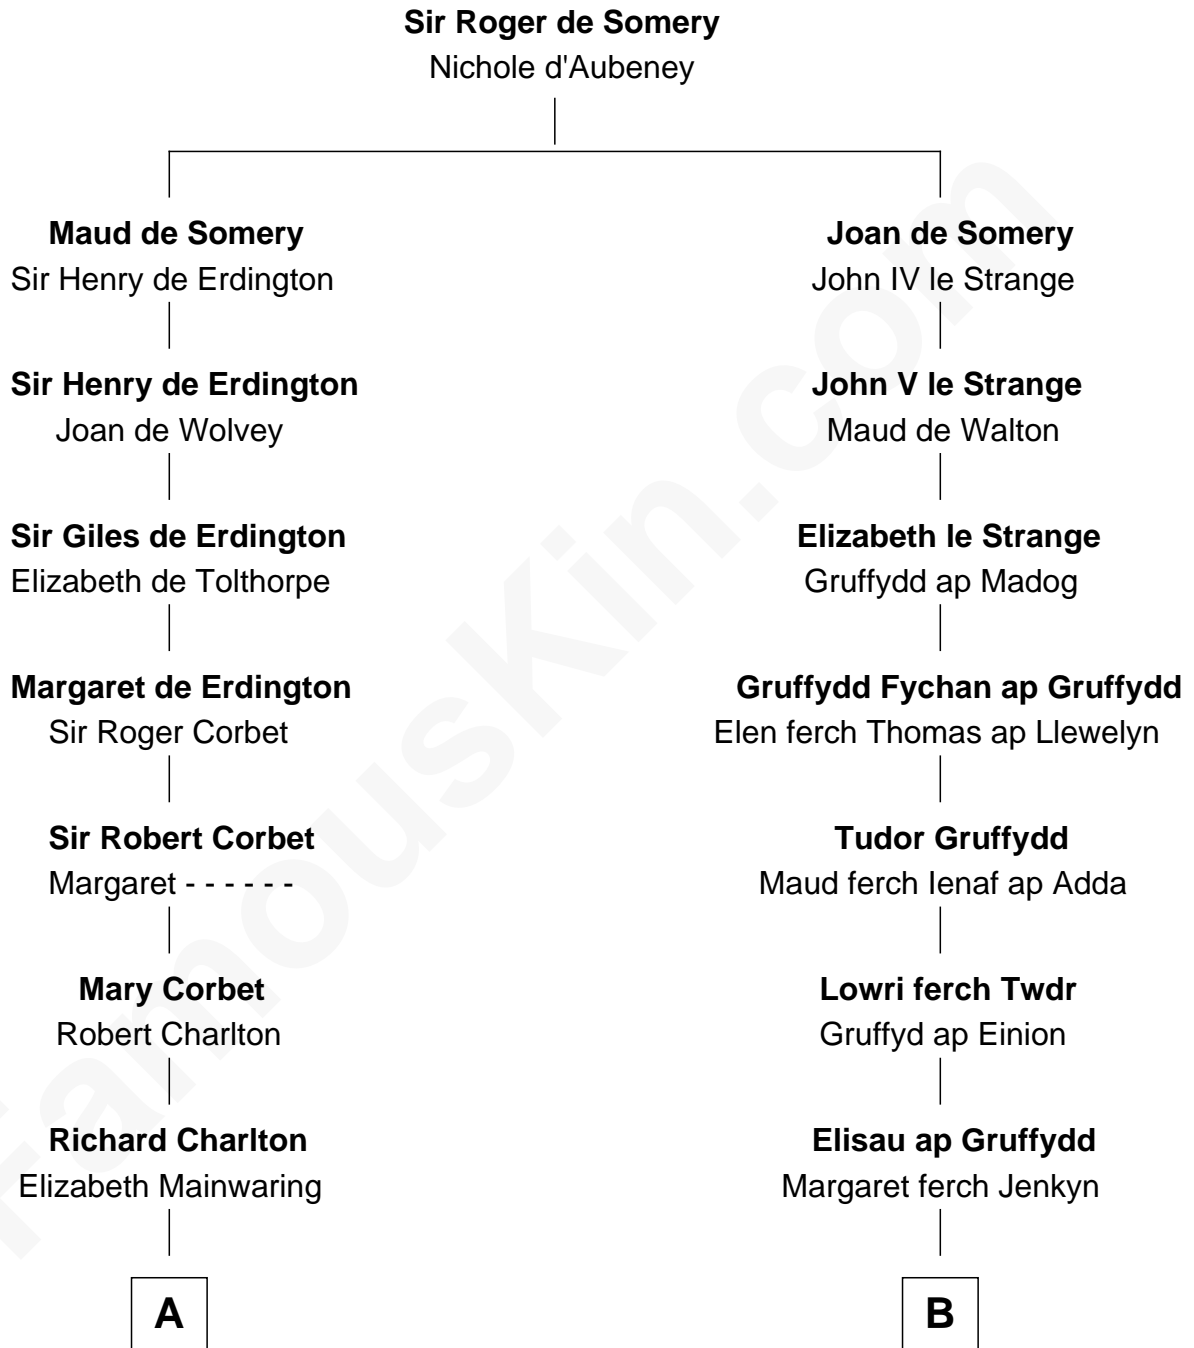

FamousKin.com
Relationship Chart of
Norman Rockwell
American Artist

19th cousin 1 time removed of
Ernest Hemingway
Author of The Sun Also Rises

C

John William Rockwell

Phebe Boyce Waring

Jarvis Waring Rockwell

Anne Mary Hill

Norman Rockwell

American Artist

D

Allen Hemingway

Harriet Louisa Tyler

Anson Tyler Hemingway

Adelaide Edmonds