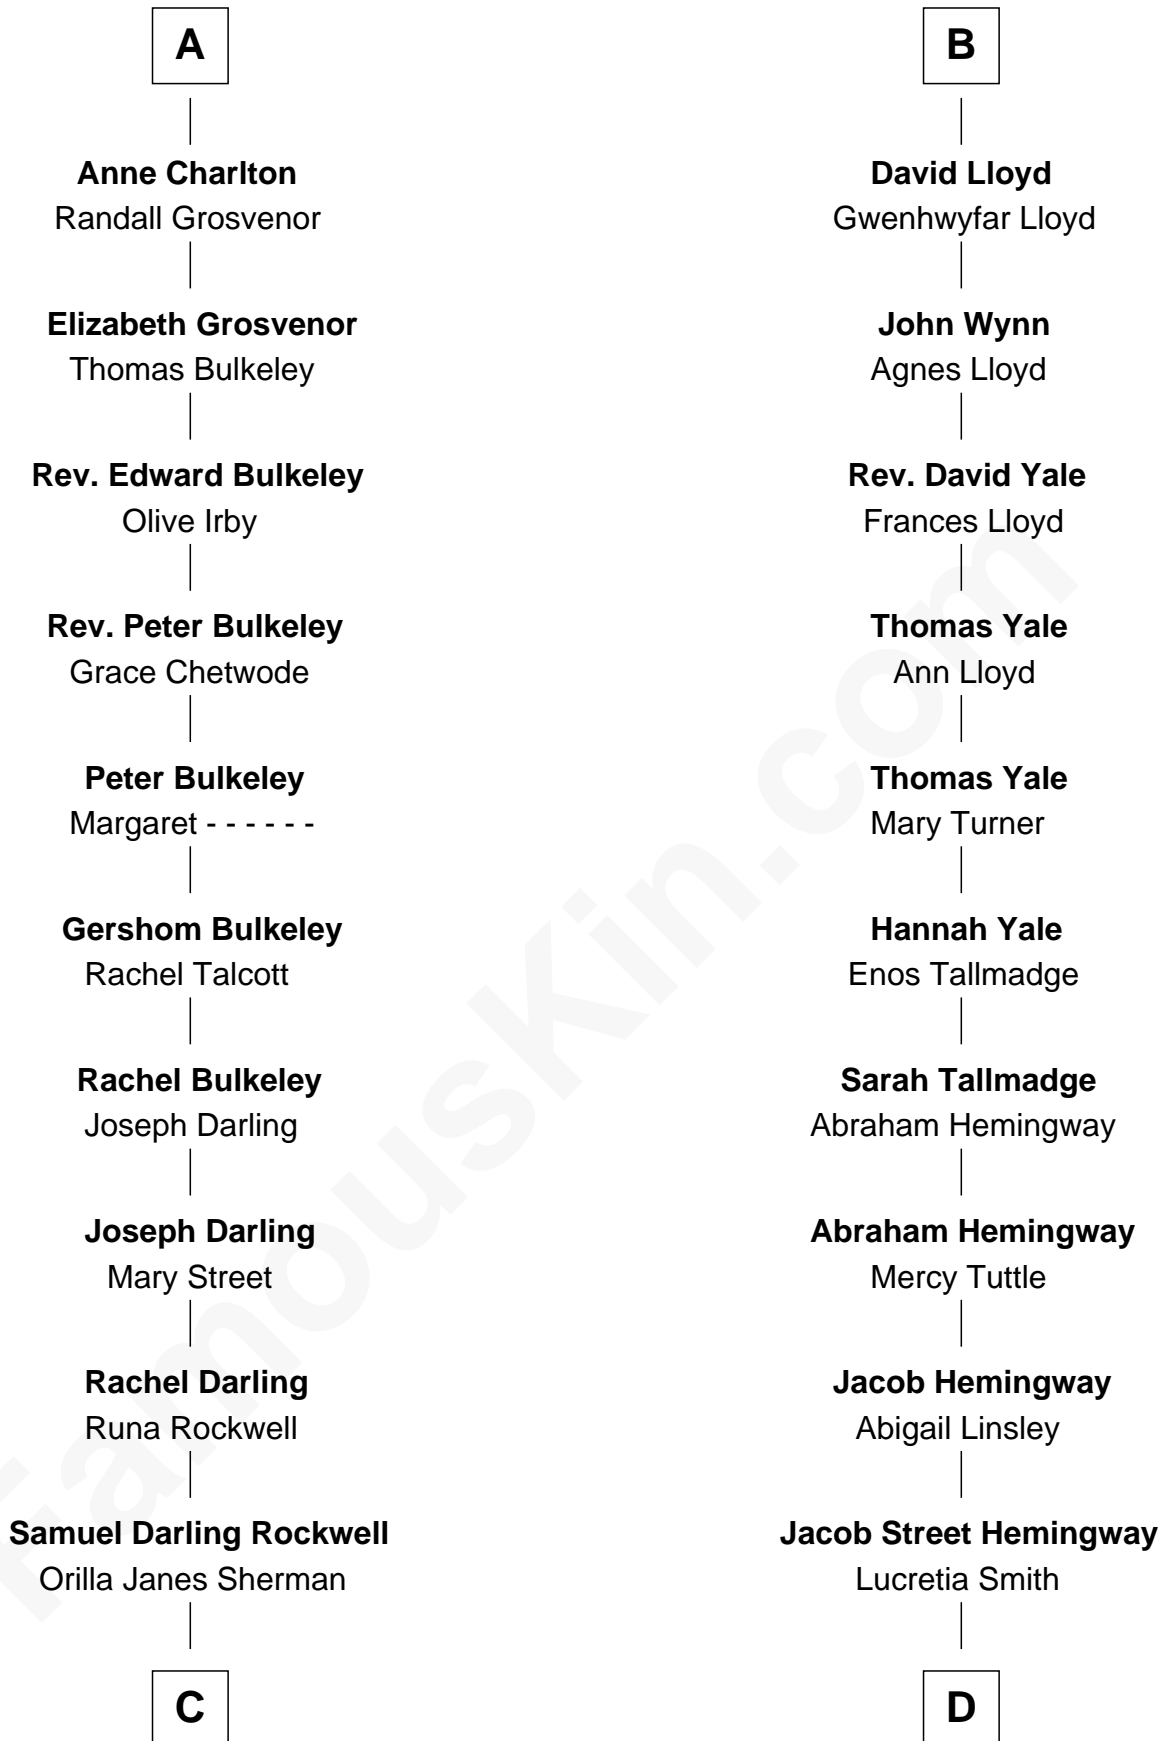

FamousKin.com
Relationship Chart of
Norman Rockwell
American Artist

19th cousin 1 time removed of
Ernest Hemingway
Author of The Sun Also Rises

C

John William Rockwell

Phebe Boyce Waring

Jarvis Waring Rockwell

Anne Mary Hill

Norman Rockwell

American Artist

D

Allen Hemingway

Harriet Louisa Tyler

Anson Tyler Hemingway

Adelaide Edmonds