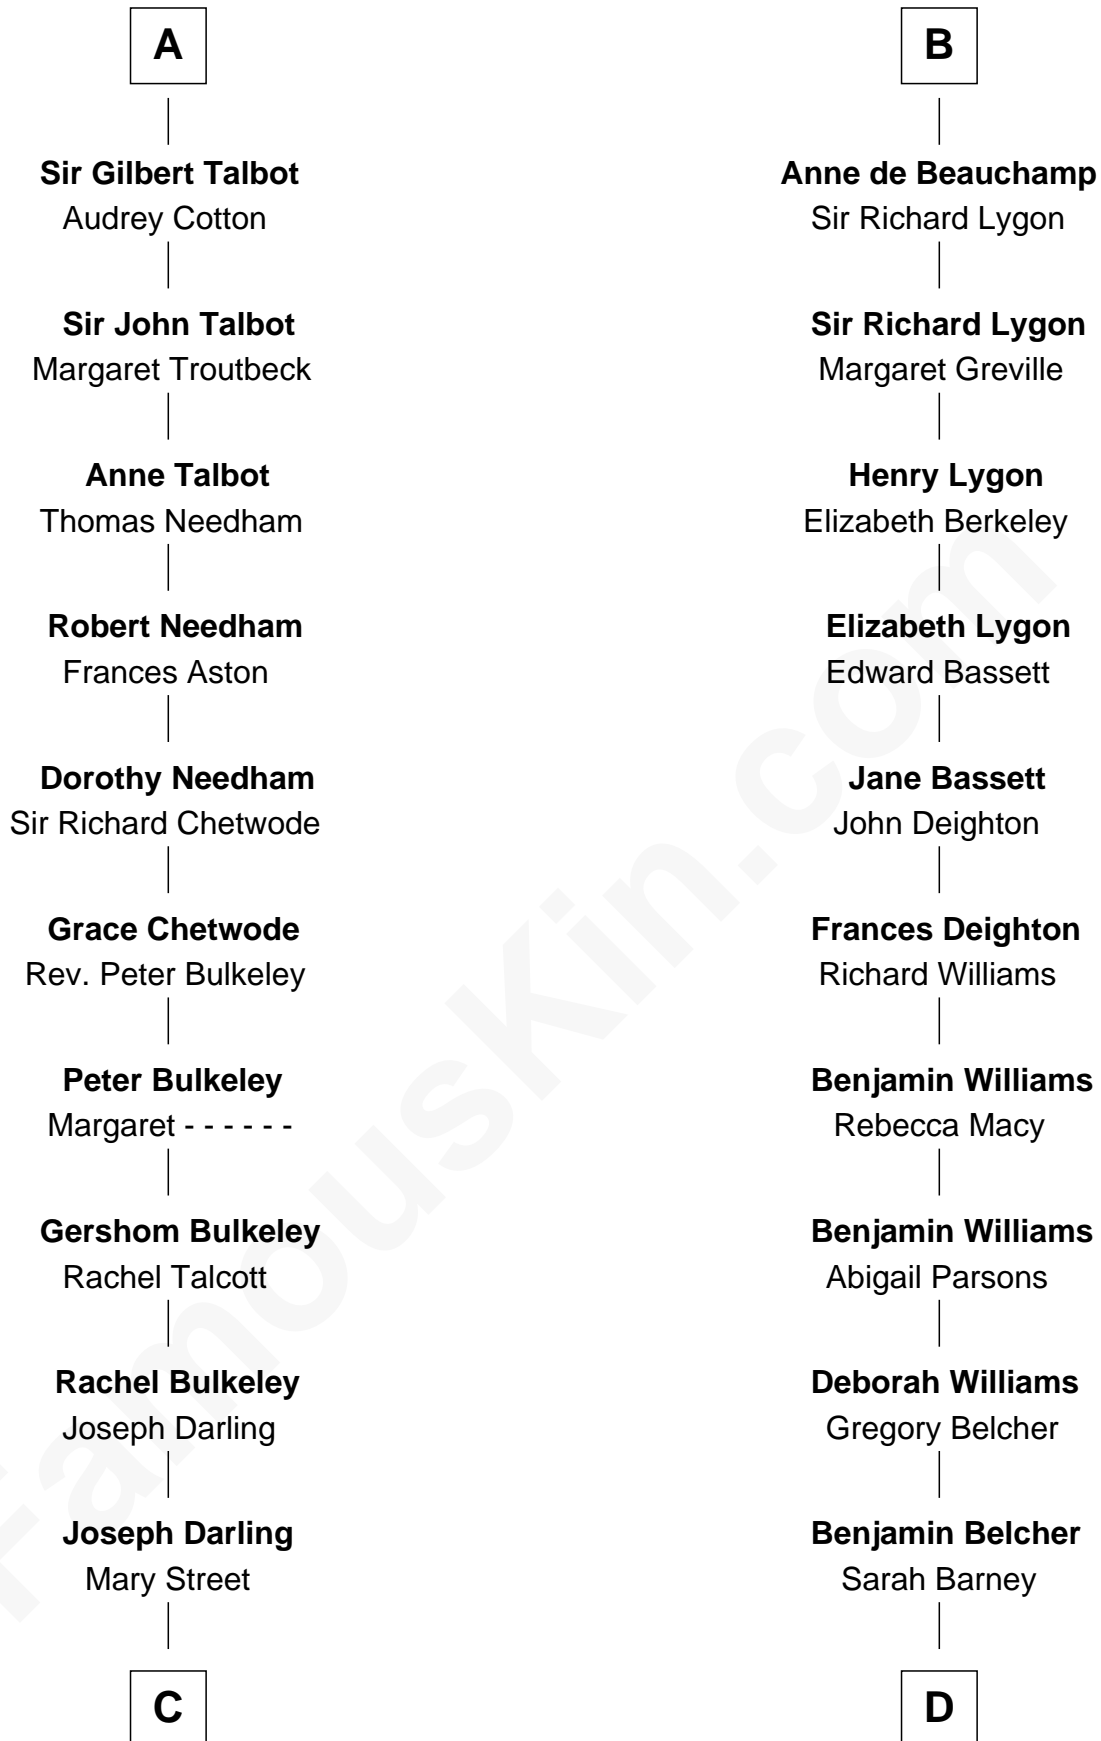

FamousKin.com
Relationship Chart of
Norman Rockwell
American Artist

20th cousin 1 time removed of
General Douglas MacArthur
U.S. Army - World War II

Sir Humphrey de Bohun
Maud of Eu

C

Rachel Darling
Runa Rockwell

Samuel Darling Rockwell
Orilla Janes Sherman

John William Rockwell
Phebe Boyce Waring

Jarvis Waring Rockwell
Anne Mary Hill

Norman Rockwell
American Artist

D

Benjamin Barney Belcher
Olive -----

Aurelia Belcher
Arthur MacArthur