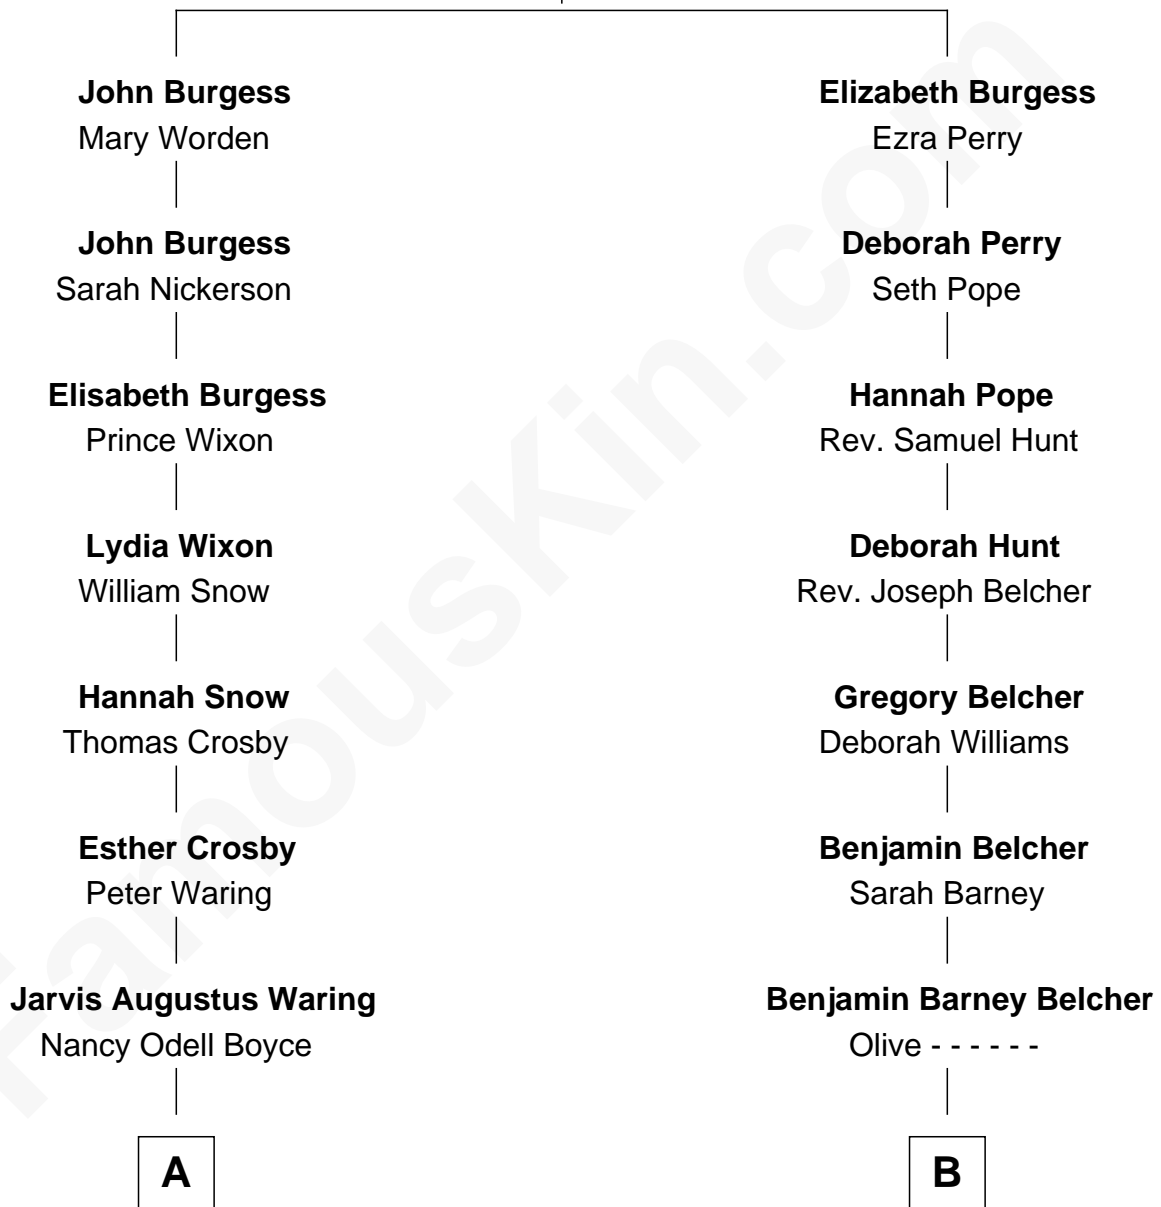

FamousKin.com Relationship Chart of

Norman Rockwell

American Artist

9th cousin of

General Douglas MacArthur

U.S. Army - World War II

Thomas Burgess

Dorothy - - - - -

A

Phebe Boyce Waring
John William Rockwell

Jarvis Waring Rockwell
Anne Mary Hill

Norman Rockwell
American Artist

B

Aurelia Belcher
Arthur MacArthur

Gen. Arthur MacArthur
Mary Pinckney Hardy

General Douglas MacArthur
U.S. Army - World War II