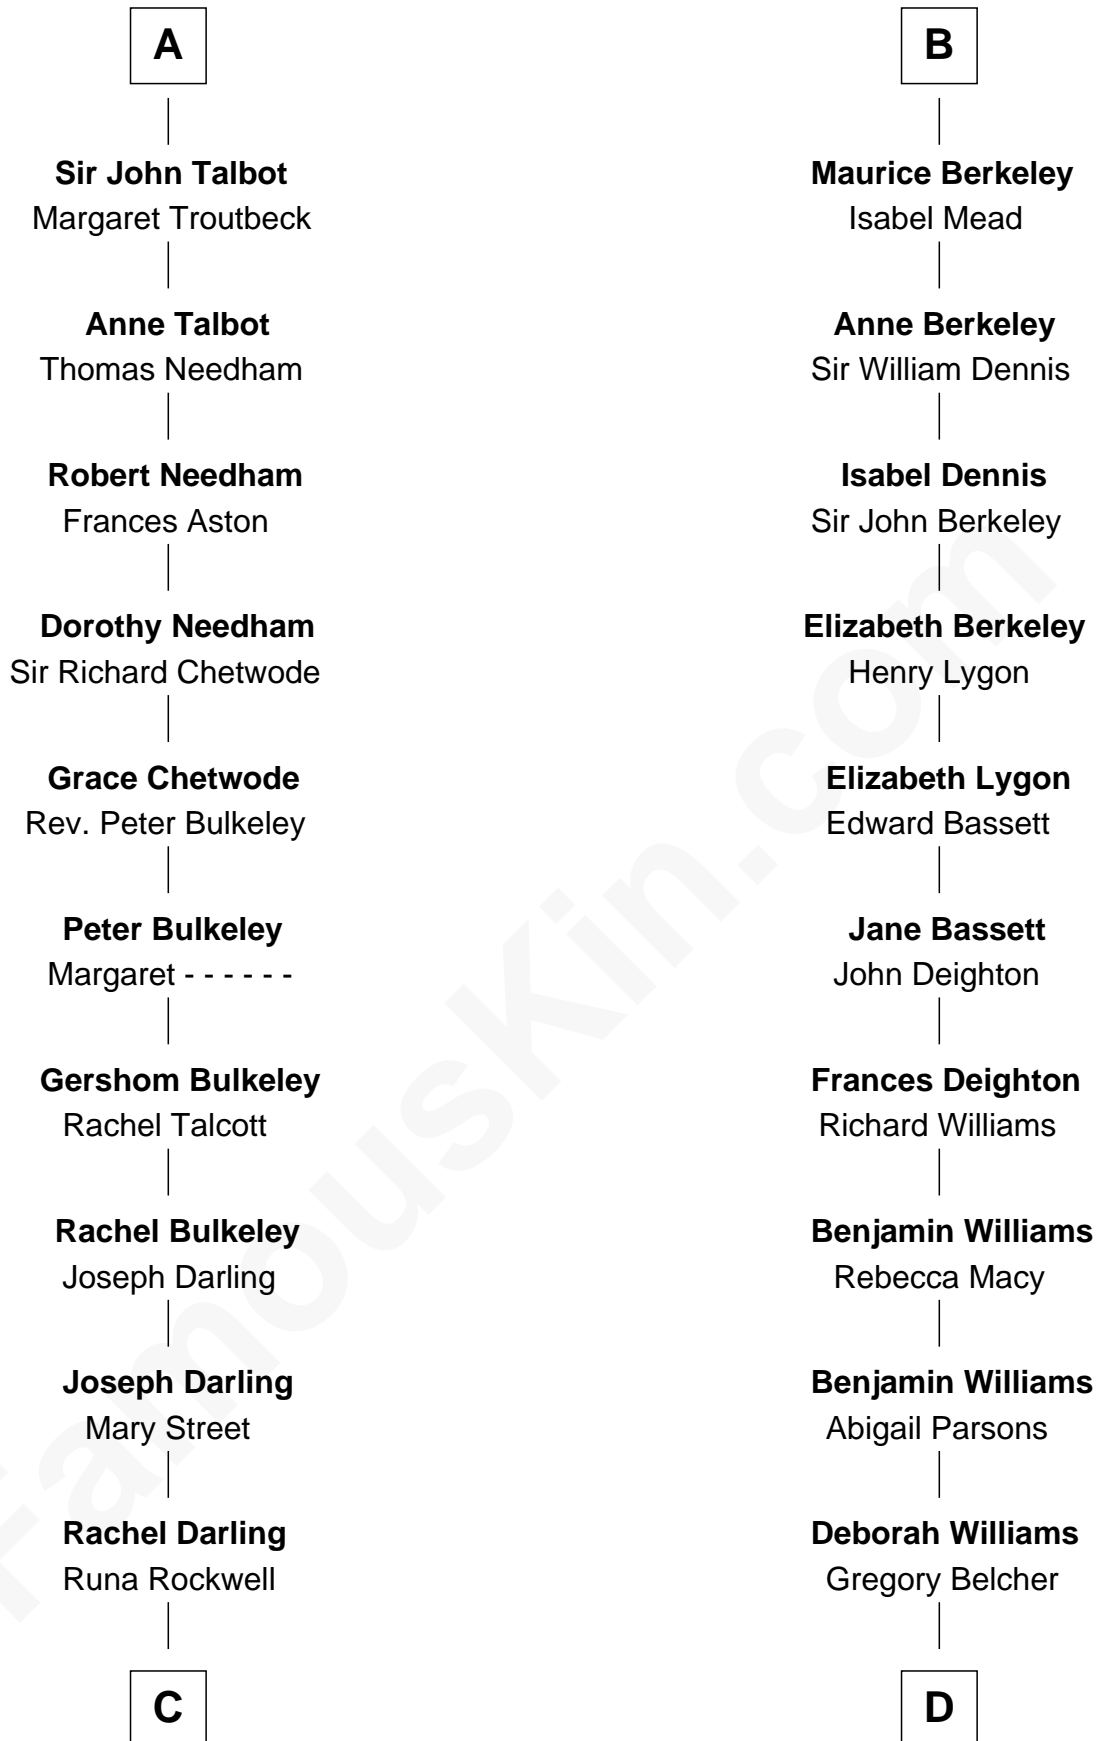

FamousKin.com
Relationship Chart of
Norman Rockwell
American Artist

20th cousin 1 time removed of
General Douglas MacArthur
U.S. Army - World War II

C

Samuel Darling Rockwell

Orilla Janes Sherman

John William Rockwell

Phebe Boyce Waring

Jarvis Waring Rockwell

Anne Mary Hill

Norman Rockwell

American Artist

D

Benjamin Belcher

Sarah Barney