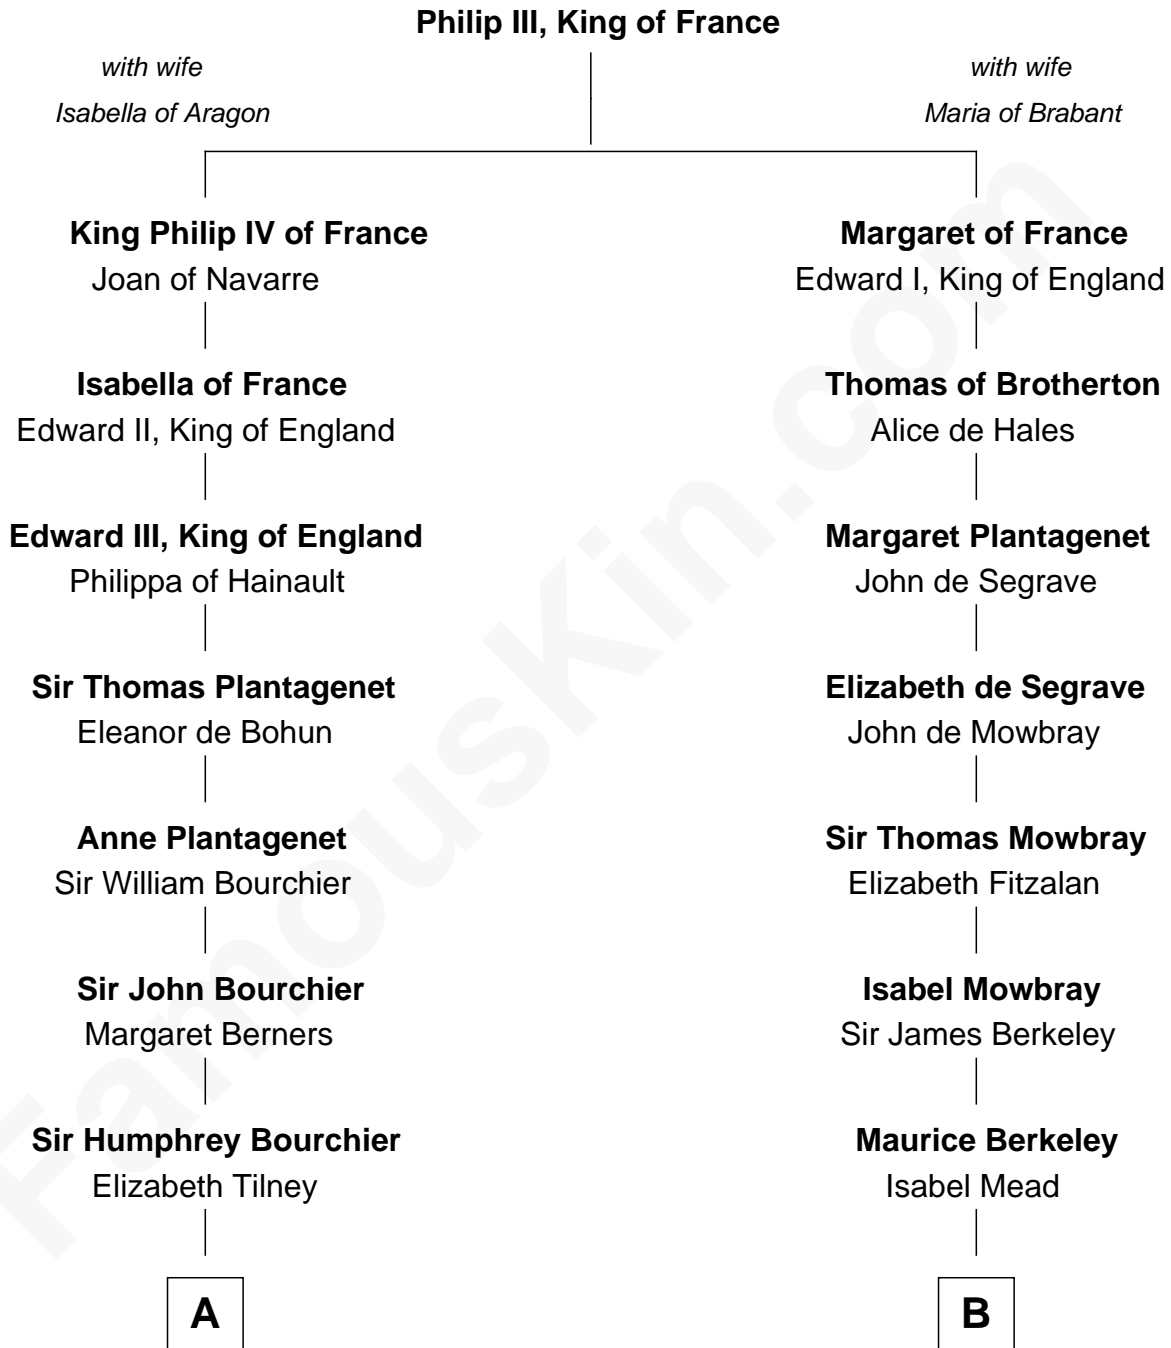

FamousKin.com
Relationship Chart of
Norman Rockwell
American Artist

20th cousin 1 time removed of
General Douglas MacArthur
U.S. Army - World War II

C

Jacob Sherman

Cafira Janes

Orilla Janes Sherman
Samuel Darling Rockwell

John William Rockwell
Phebe Boyce Waring

Jarvis Waring Rockwell
Anne Mary Hill

Norman Rockwell
American Artist

D

Benjamin Barney Belcher

Olive - - - - -

Aurelia Belcher
Arthur MacArthur

Gen. Arthur MacArthur
Mary Pinckney Hardy