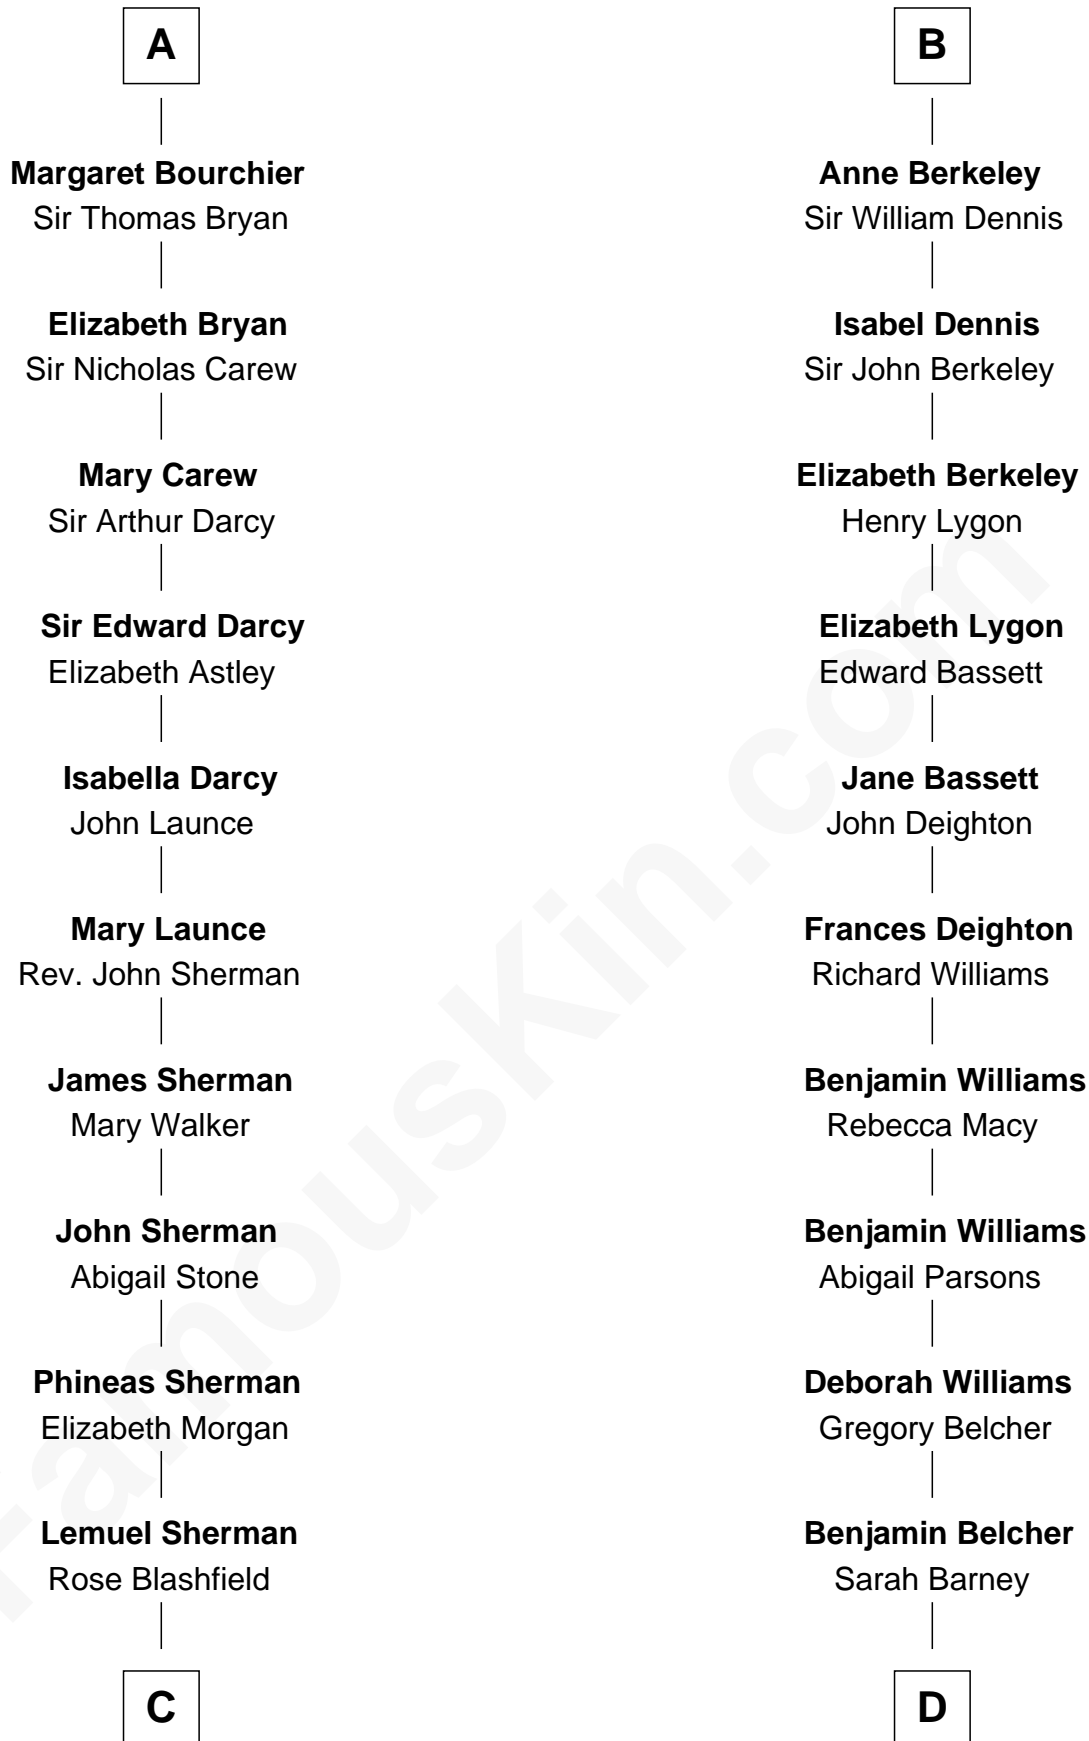

FamousKin.com
Relationship Chart of
Norman Rockwell
American Artist

20th cousin 1 time removed of
General Douglas MacArthur
U.S. Army - World War II

C

Jacob Sherman

Cafira Janes

Orilla Janes Sherman
Samuel Darling Rockwell

John William Rockwell
Phebe Boyce Waring

Jarvis Waring Rockwell
Anne Mary Hill

Norman Rockwell
American Artist

D

Benjamin Barney Belcher

Olive - - - - -

Aurelia Belcher
Arthur MacArthur

Gen. Arthur MacArthur
Mary Pinckney Hardy