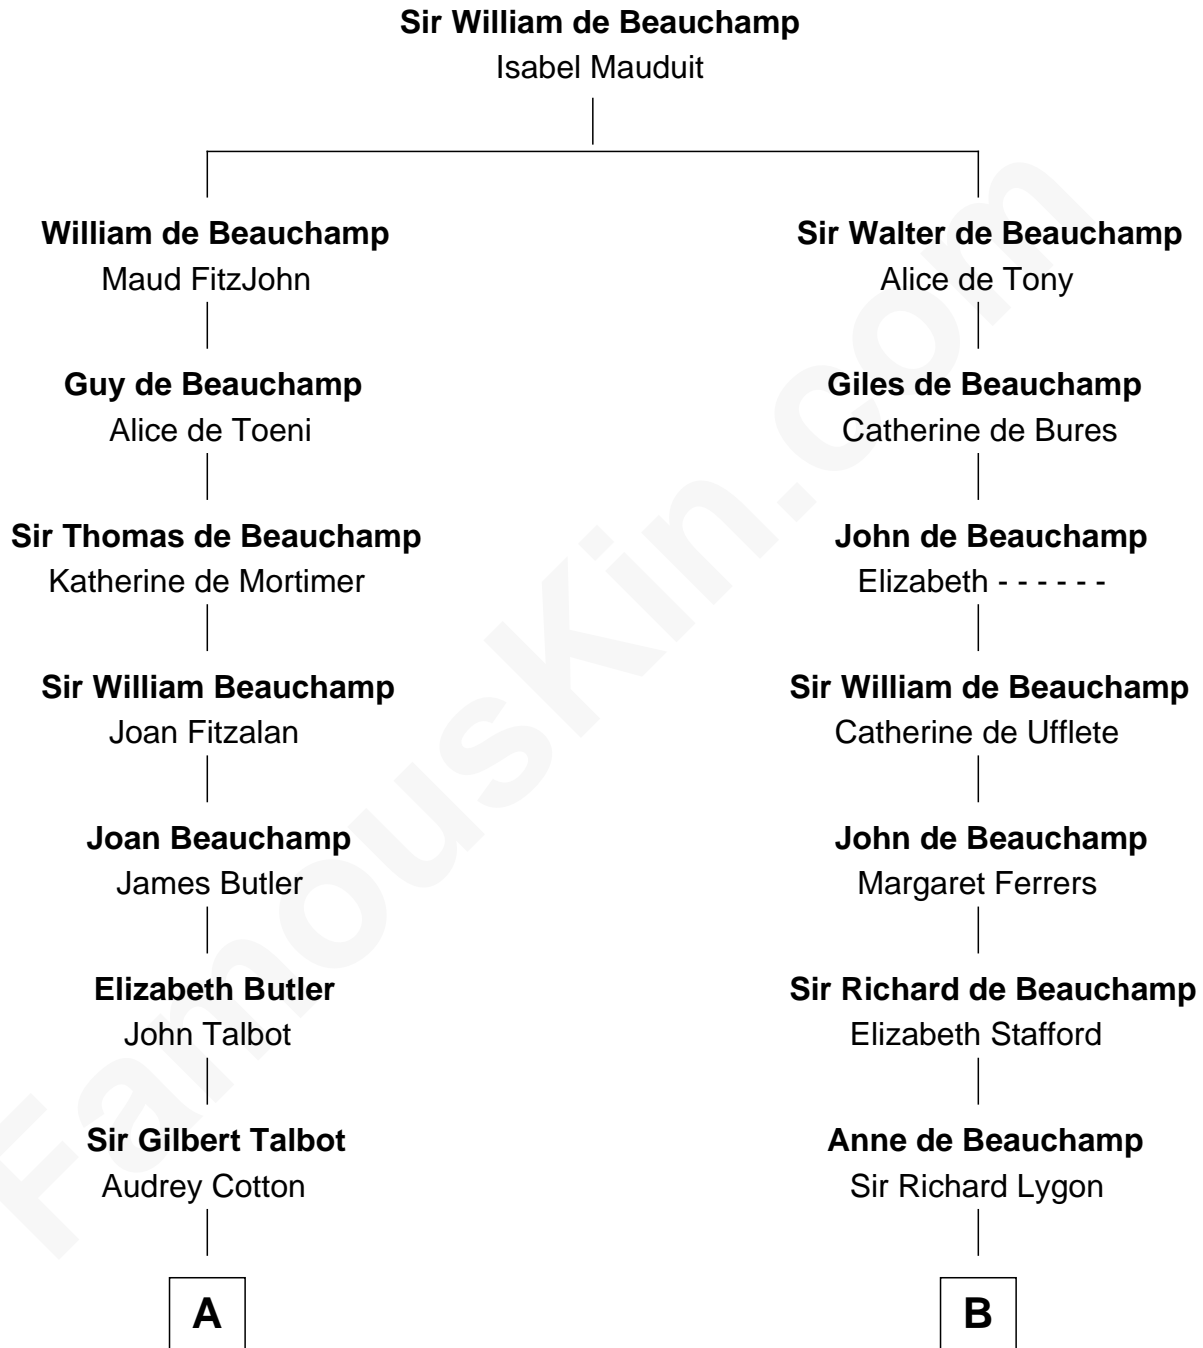

FamousKin.com
Relationship Chart of
Norman Rockwell
American Artist

19th cousin 1 time removed of
General Douglas MacArthur
U.S. Army - World War II

C

Samuel Darling Rockwell

Orilla Janes Sherman

John William Rockwell

Phebe Boyce Waring

Jarvis Waring Rockwell

Anne Mary Hill

Norman Rockwell

American Artist

D

Aurelia Belcher

Arthur MacArthur