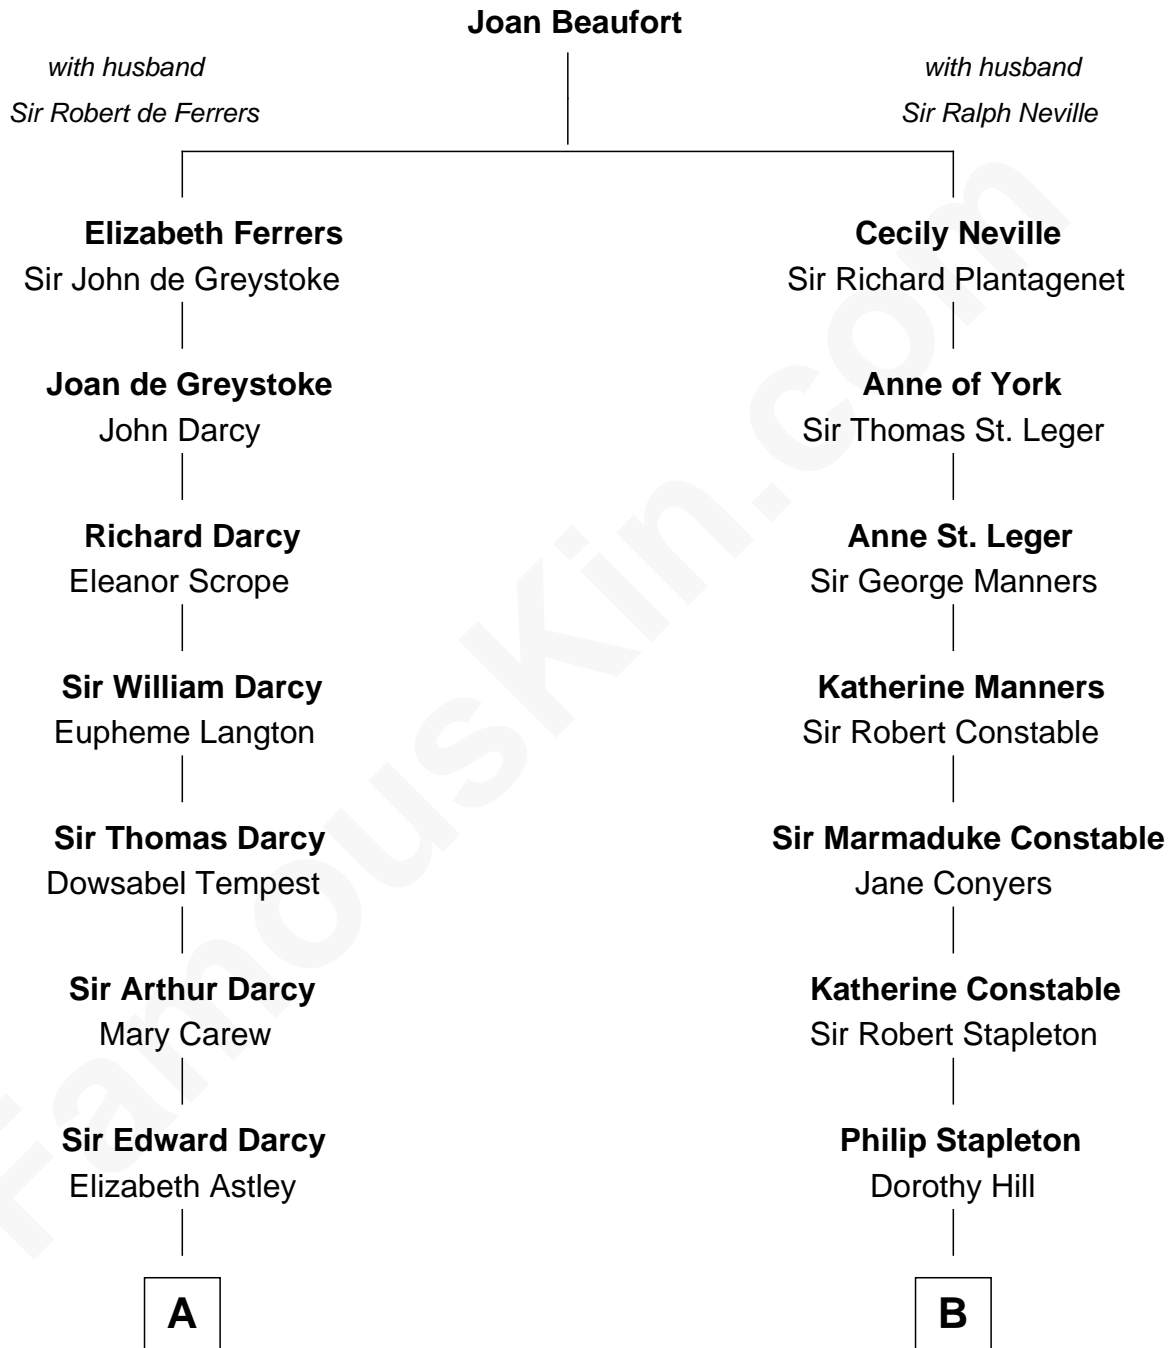

FamousKin.com
Relationship Chart of
Norman Rockwell
American Artist

17th cousin 1 time removed of
Anne Heche
TV and Movie Actress

C

Nancy Abigail Prickett

Donald Joe Heche

Anne Heche

TV and Movie Actress

FamousKin.com