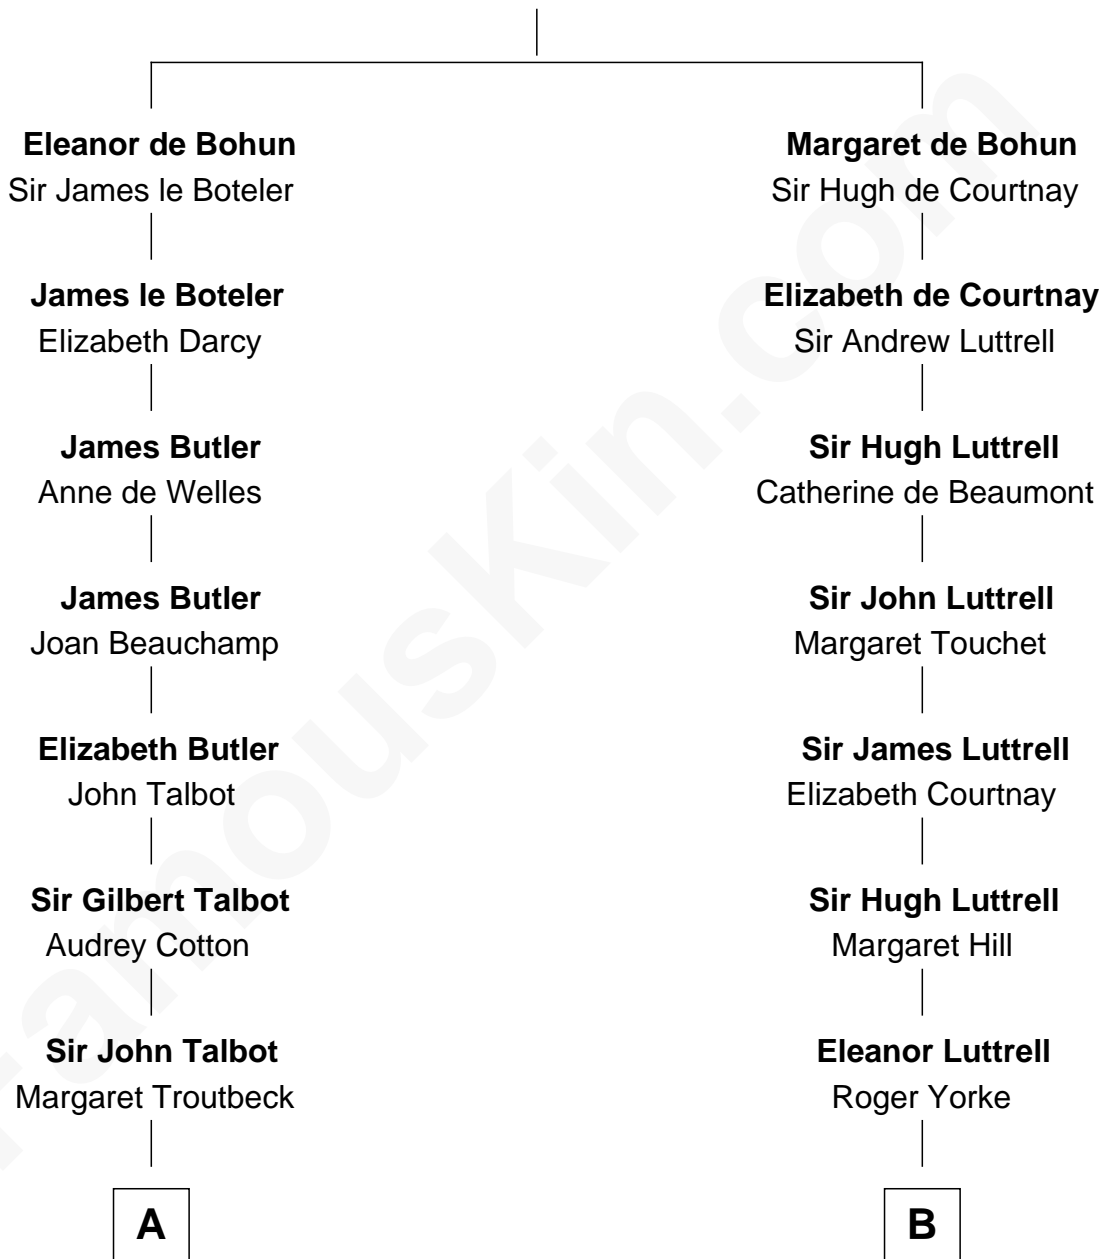

FamousKin.com
Relationship Chart of
Norman Rockwell
American Artist

19th cousin 2 times removed of

Anne Heche
TV and Movie Actress

Humphrey de Bohun
 Elizabeth Plantagenet

C

John William Rockwell
Phebe Boyce Waring

Jarvis Waring Rockwell
Anne Mary Hill

Norman Rockwell
American Artist

D

George A. Tukey
Belle Cubberley

Walter Bradlee Tukey
Marietta Swayzee Coffin

Marietta Susan Tukey
Richard Carleton Prickett

Nancy Abigail Prickett
Donald Joe Heche