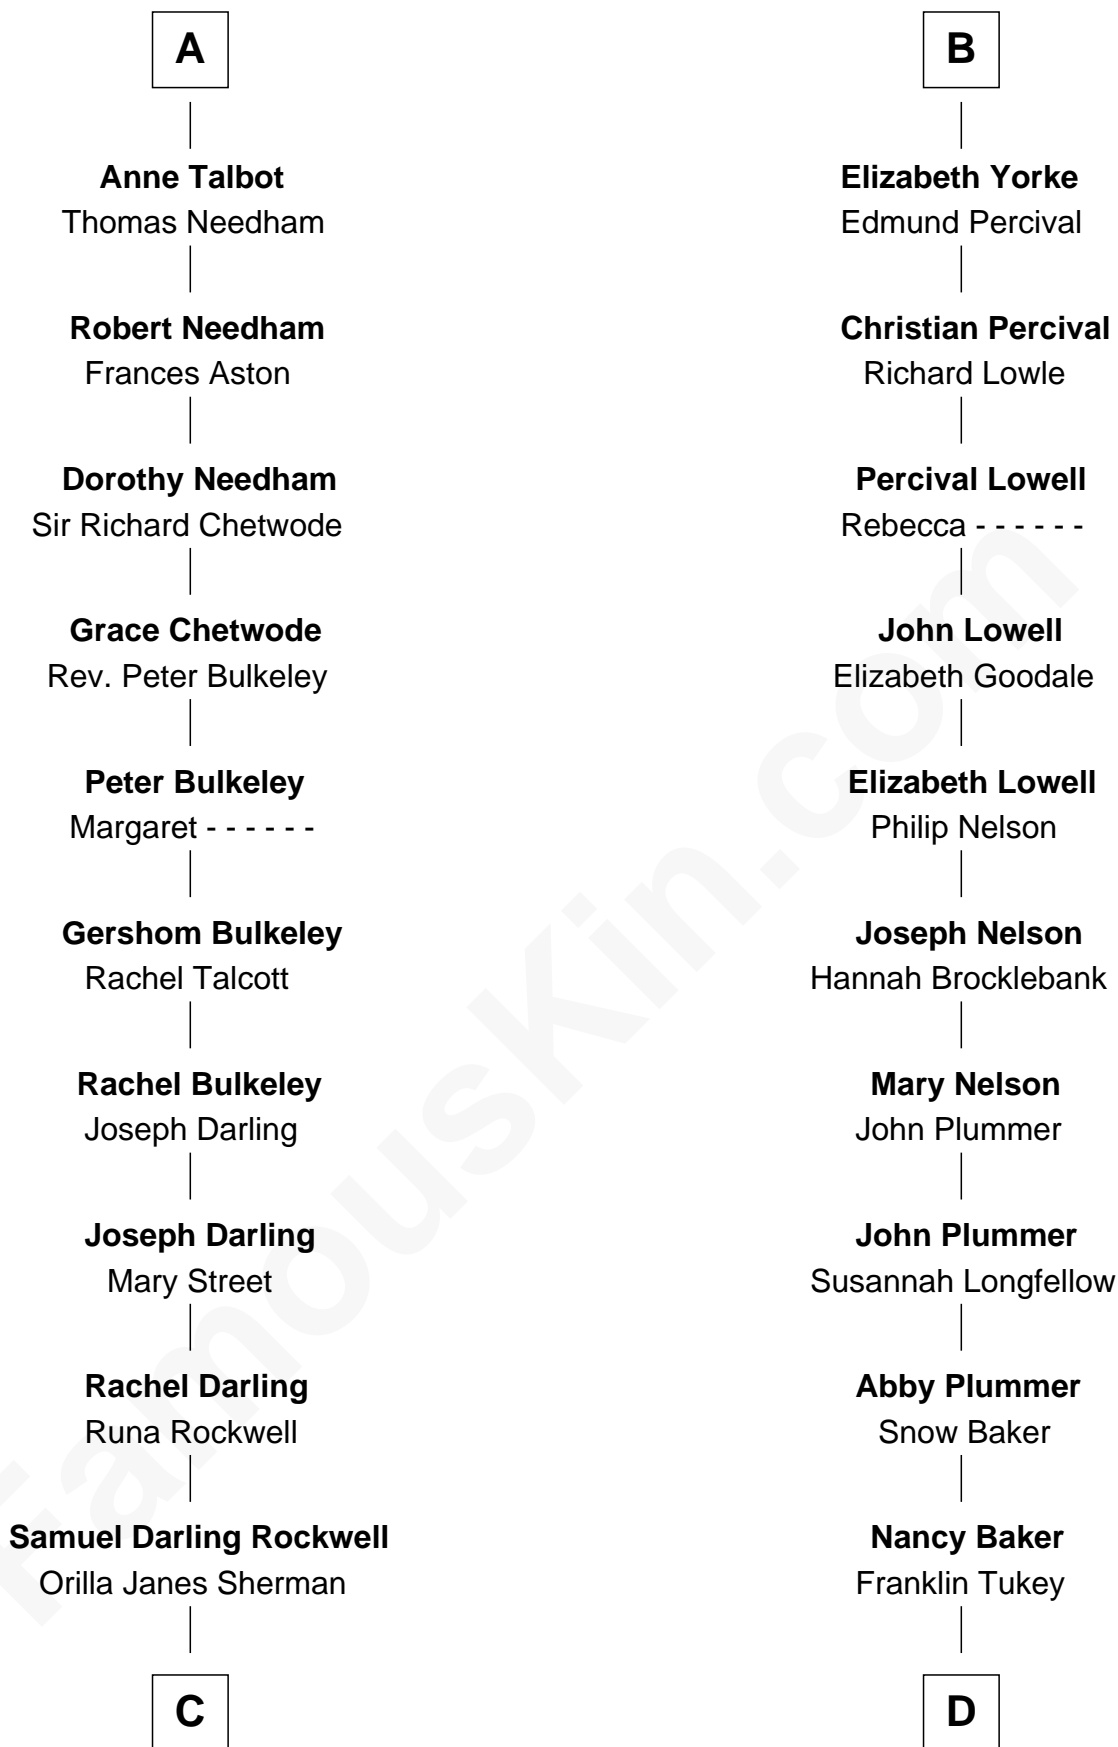

FamousKin.com
Relationship Chart of
Norman Rockwell
American Artist

19th cousin 2 times removed of

Anne Heche
TV and Movie Actress

Humphrey de Bohun
 Elizabeth Plantagenet

C

John William Rockwell
Phebe Boyce Waring

Jarvis Waring Rockwell
Anne Mary Hill

Norman Rockwell
American Artist

D

George A. Tukey
Belle Cubberley

Walter Bradlee Tukey
Marietta Swayzee Coffin

Marietta Susan Tukey
Richard Carleton Prickett

Nancy Abigail Prickett
Donald Joe Heche