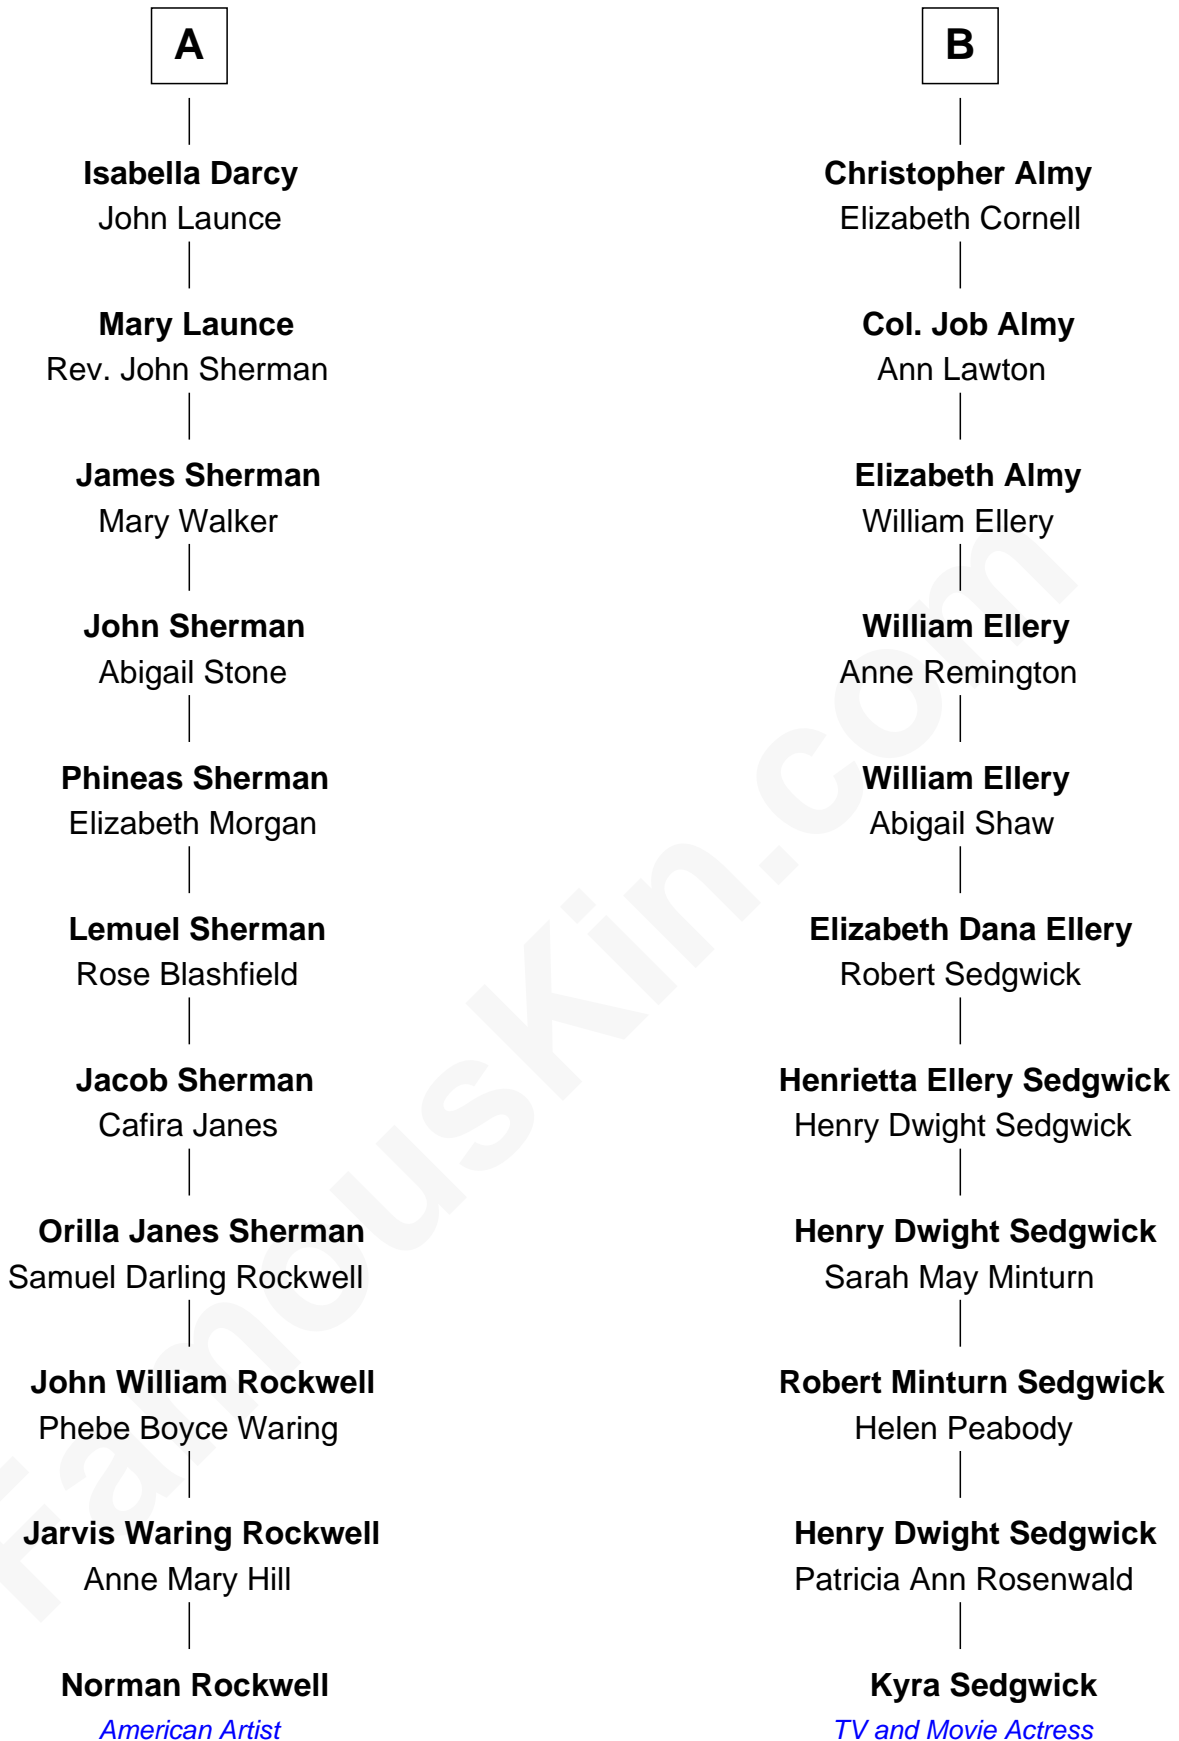

FamousKin.com Relationship Chart of

Norman Rockwell

American Artist

17th cousin of

Kyra Sedgwick

TV and Movie Actress

Katherine Pabenham

with husband
Sir William Cheney

Katherine Fray

Elizabeth Tilney

Sir Humphrey Bouchier

Sir Humphrey Stafford

Margaret Fogge

Margaret Bouchier

Sir Thomas Bryan

Sir Humphrey Stafford

Margaret Tame

Elizabeth Bryan

Sir Nicholas Carew

Ellen Stafford

Thomas Barlow

Mary Carew

Sir Arthur Darcy

Stafford Barlow

Sir Edward Darcy

Elizabeth Astley

Audrey Barlow

William Almy

A

B

Kyra Sedgwick photo by [Angela George](#) (CC BY-SA 3.0)