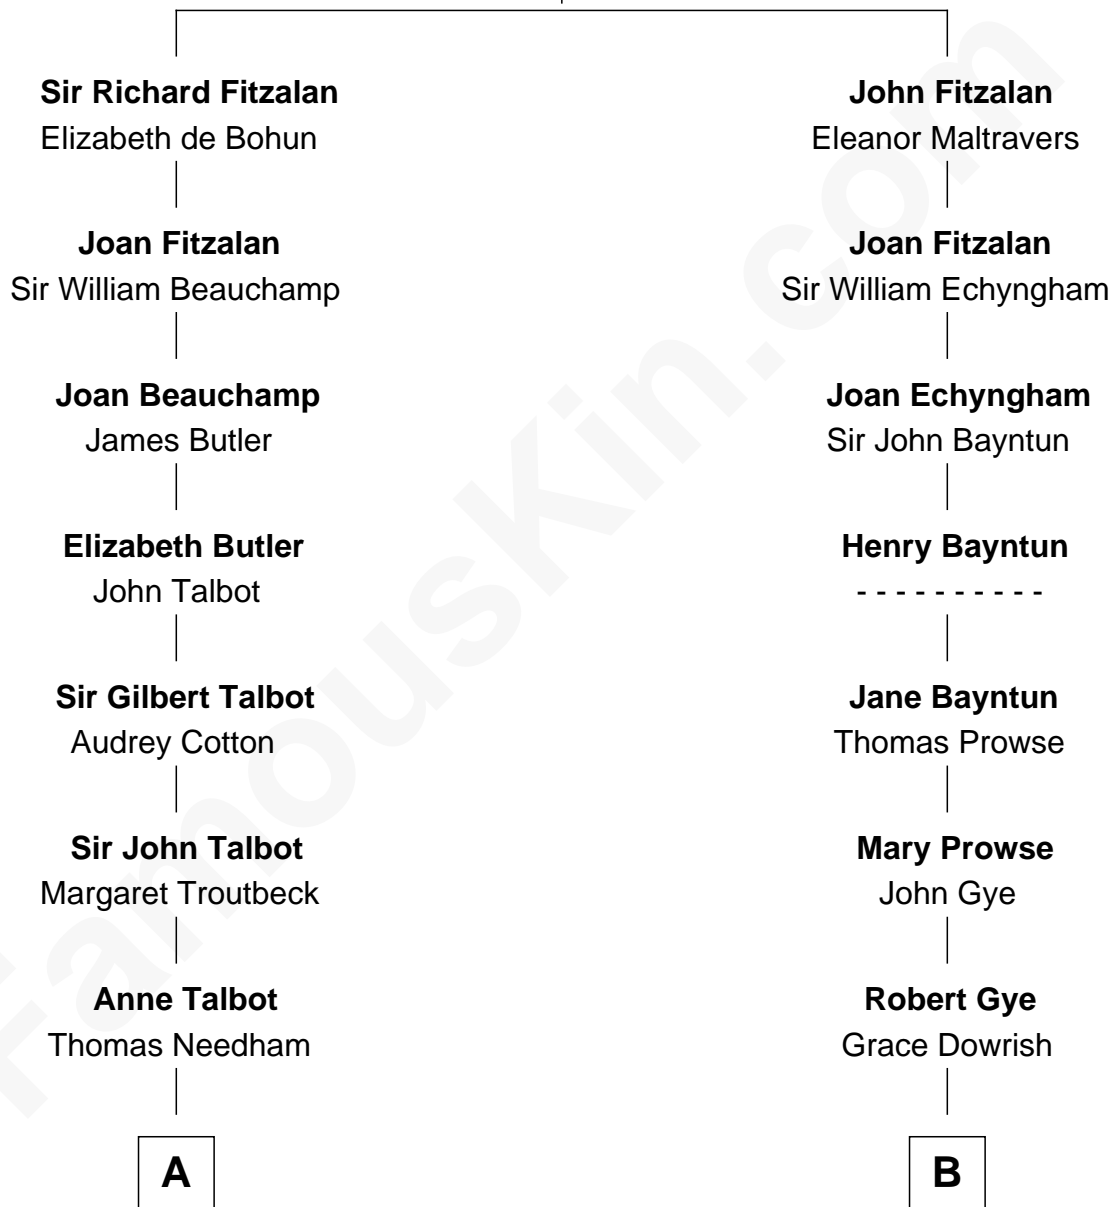

FamousKin.com Relationship Chart of

Norman Rockwell

American Artist

18th cousin of

Kyra Sedgwick

TV and Movie Actress

Richard Fitzalan
Eleanor Plantagenet

FamousKin.com