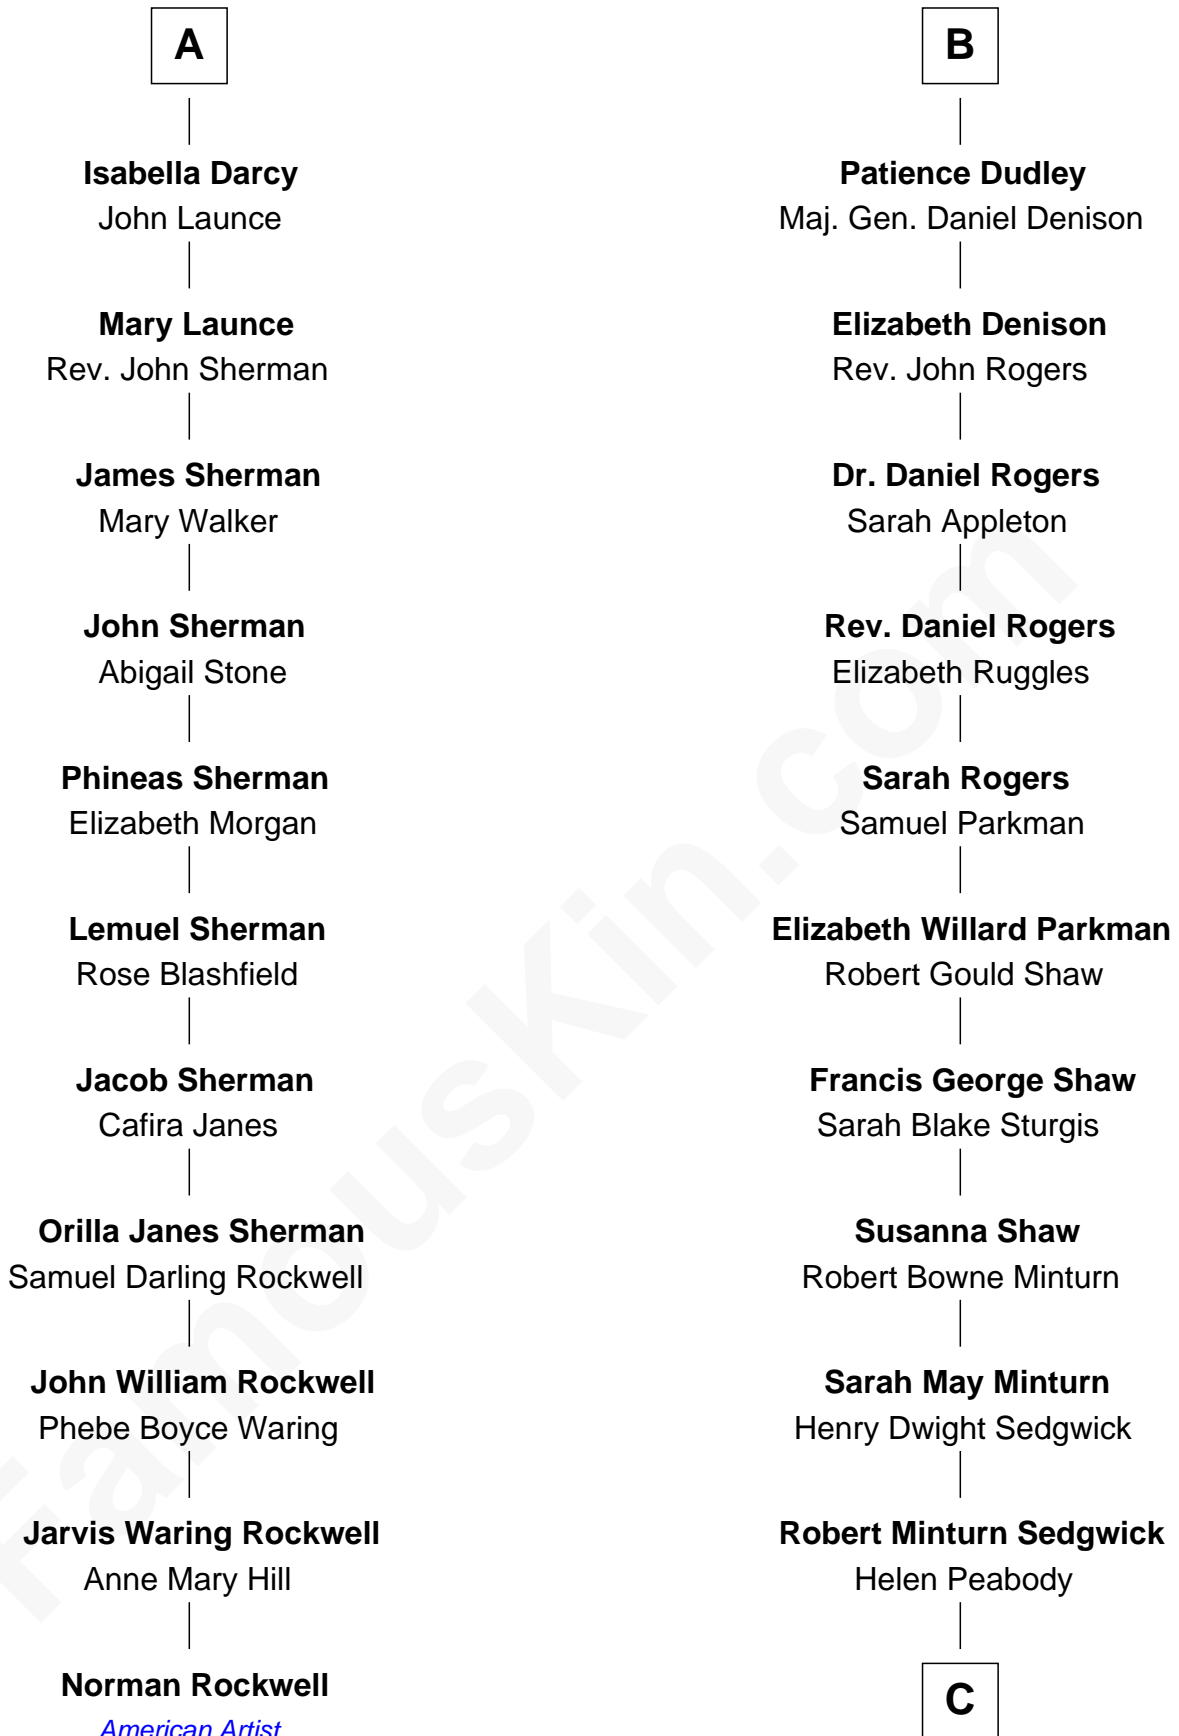

FamousKin.com
Relationship Chart of
Norman Rockwell
American Artist

17th cousin 1 time removed of

Kyra Sedgwick
TV and Movie Actress

C

Henry Dwight Sedgwick

Patricia Ann Rosenwald

Kyra Sedgwick

TV and Movie Actress

FamousKin.com