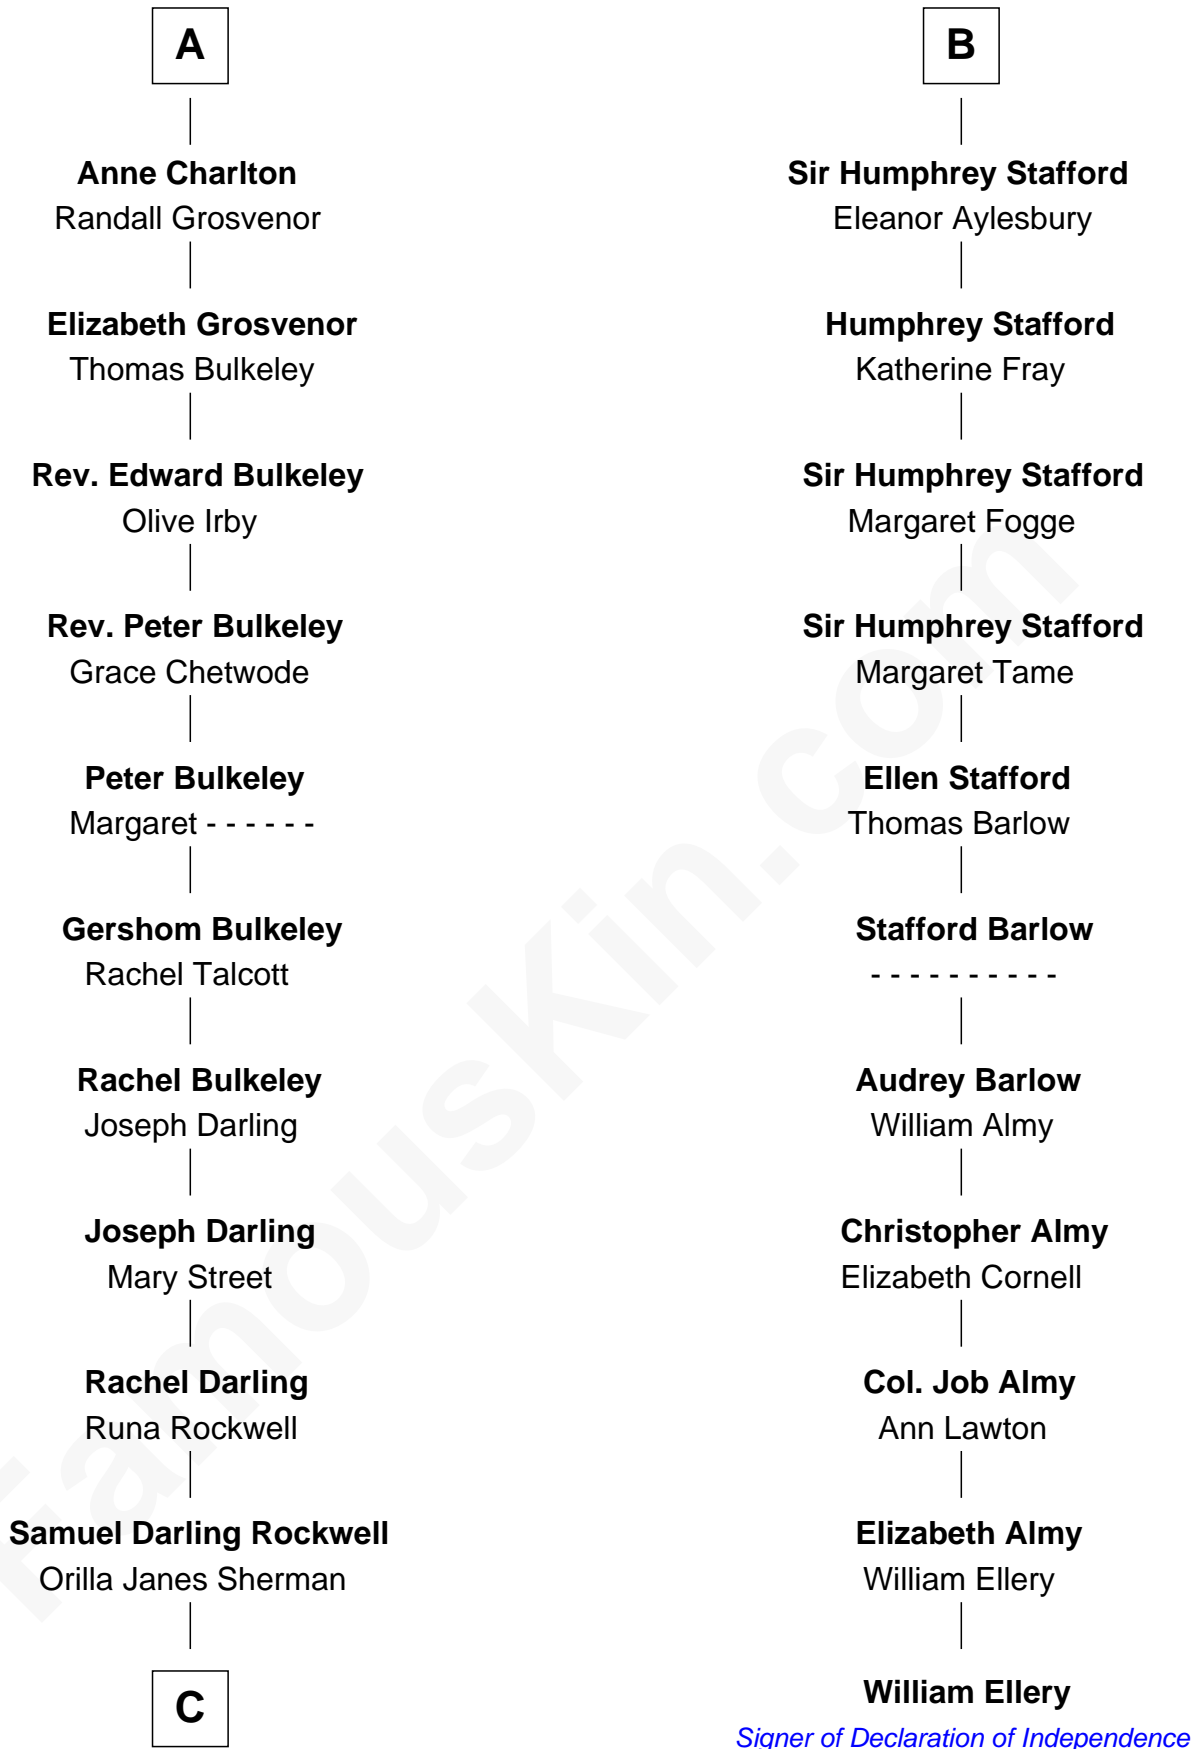

FamousKin.com
Relationship Chart of
Norman Rockwell
American Artist

17th cousin 2 times removed of
William Ellery
Signer of the Declaration of Independence

C

—
John William Rockwell

Phebe Boyce Waring

—
Jarvis Waring Rockwell

Anne Mary Hill

—
Norman Rockwell

American Artist

FamousKin.com