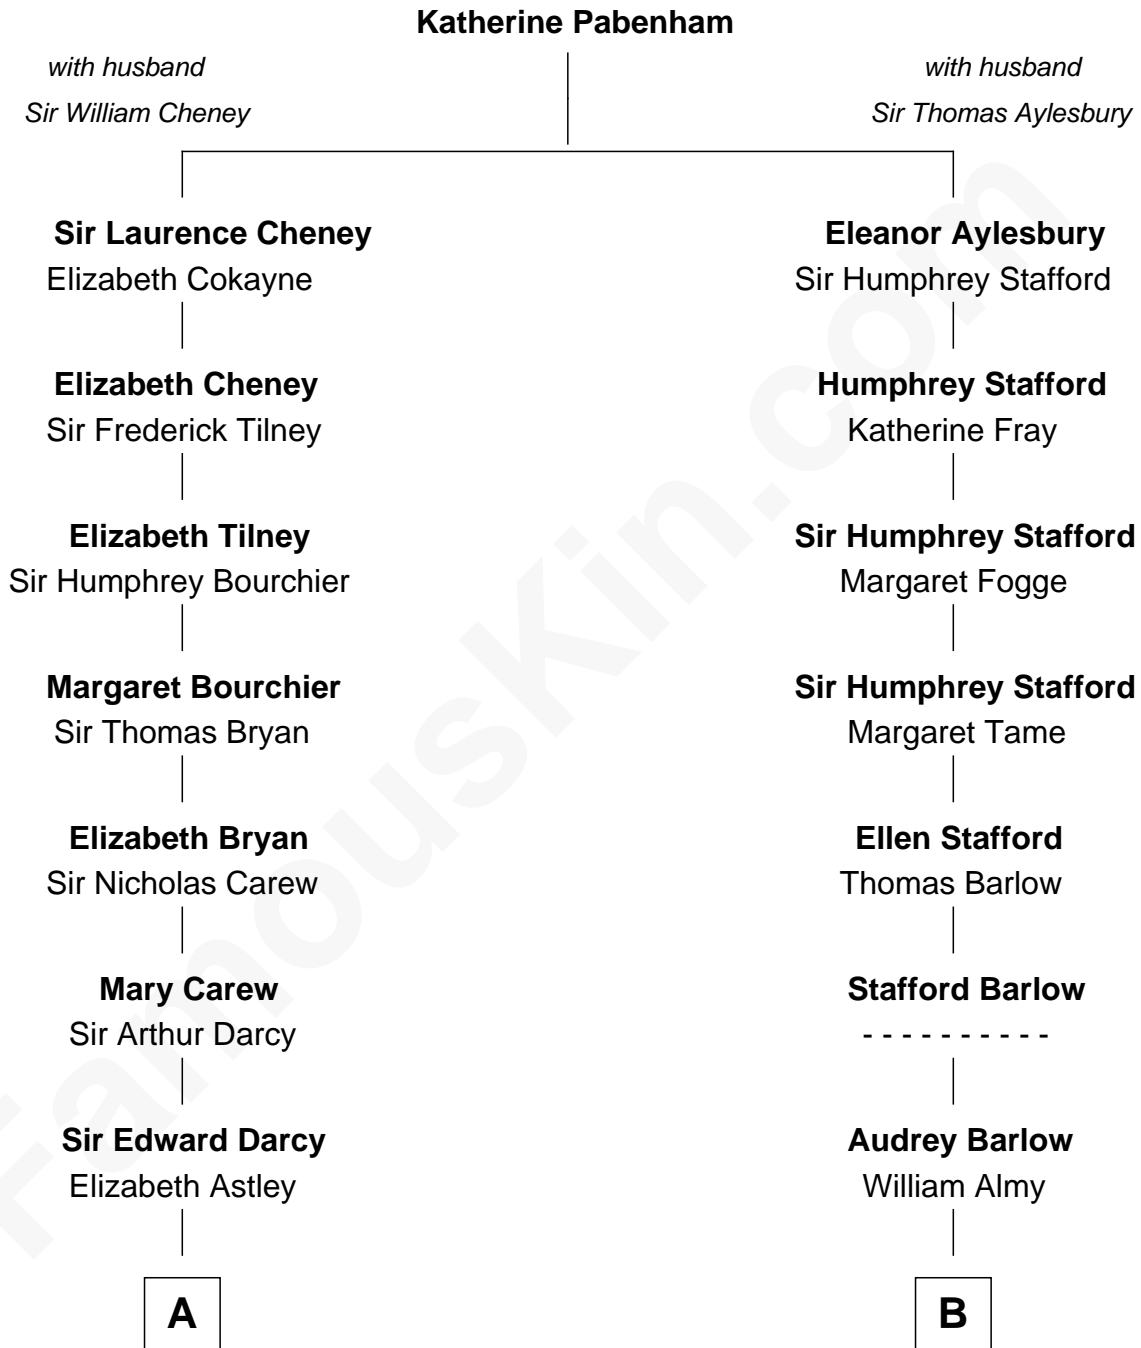

**FamousKin.com**  
**Relationship Chart of**  
**Norman Rockwell**  
*American Artist*

**10th cousin 7 times removed of**  
**William Ellery**  
*Signer of the Declaration of Independence*

**A**

**Isabella Darcy**

John Launce

**Mary Launce**

Rev. John Sherman

**James Sherman**

Mary Walker

**John Sherman**

Abigail Stone

**Phineas Sherman**

Elizabeth Morgan

**Lemuel Sherman**

Rose Blashfield

**Jacob Sherman**

Cafira Janes

**Orilla Janes Sherman**

Samuel Darling Rockwell

**John William Rockwell**