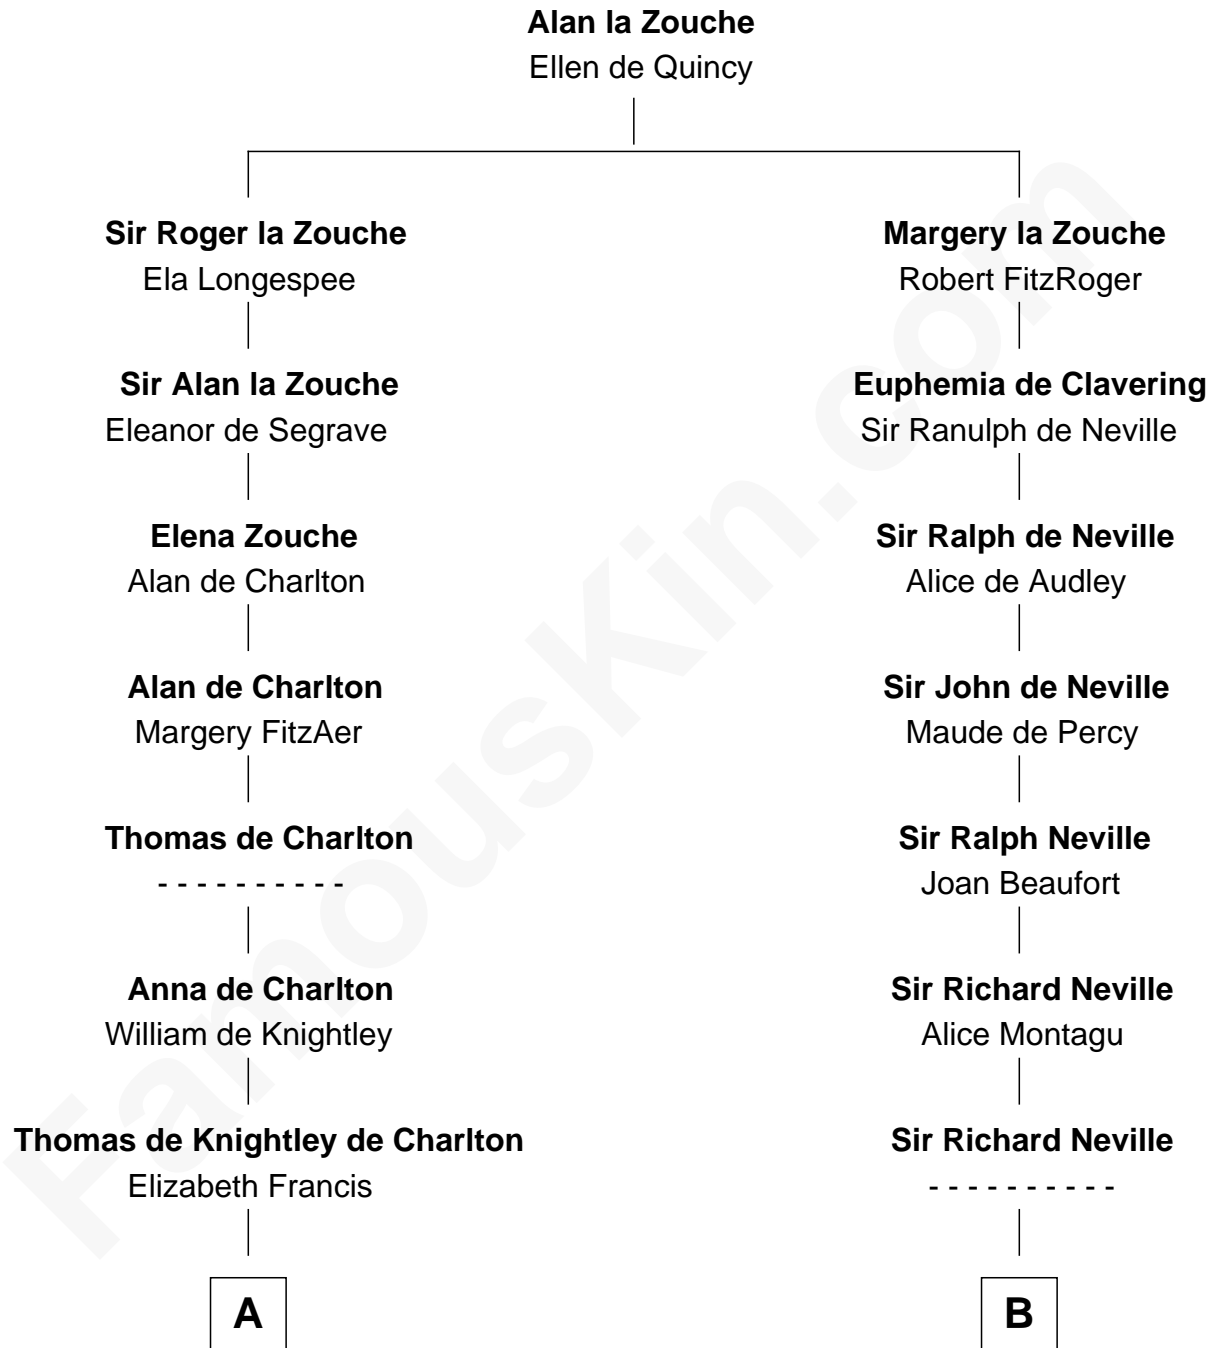

FamousKin.com Relationship Chart of

Norman Rockwell

American Artist

17th cousin 4 times removed of

Fletcher Christian

Leader of the mutiny on the Bounty

C

Rachel Darling
Runa Rockwell

Samuel Darling Rockwell
Orilla Janes Sherman

John William Rockwell
Phebe Boyce Waring

Jarvis Waring Rockwell
Anne Mary Hill

Norman Rockwell
American Artist

FamousKin.com