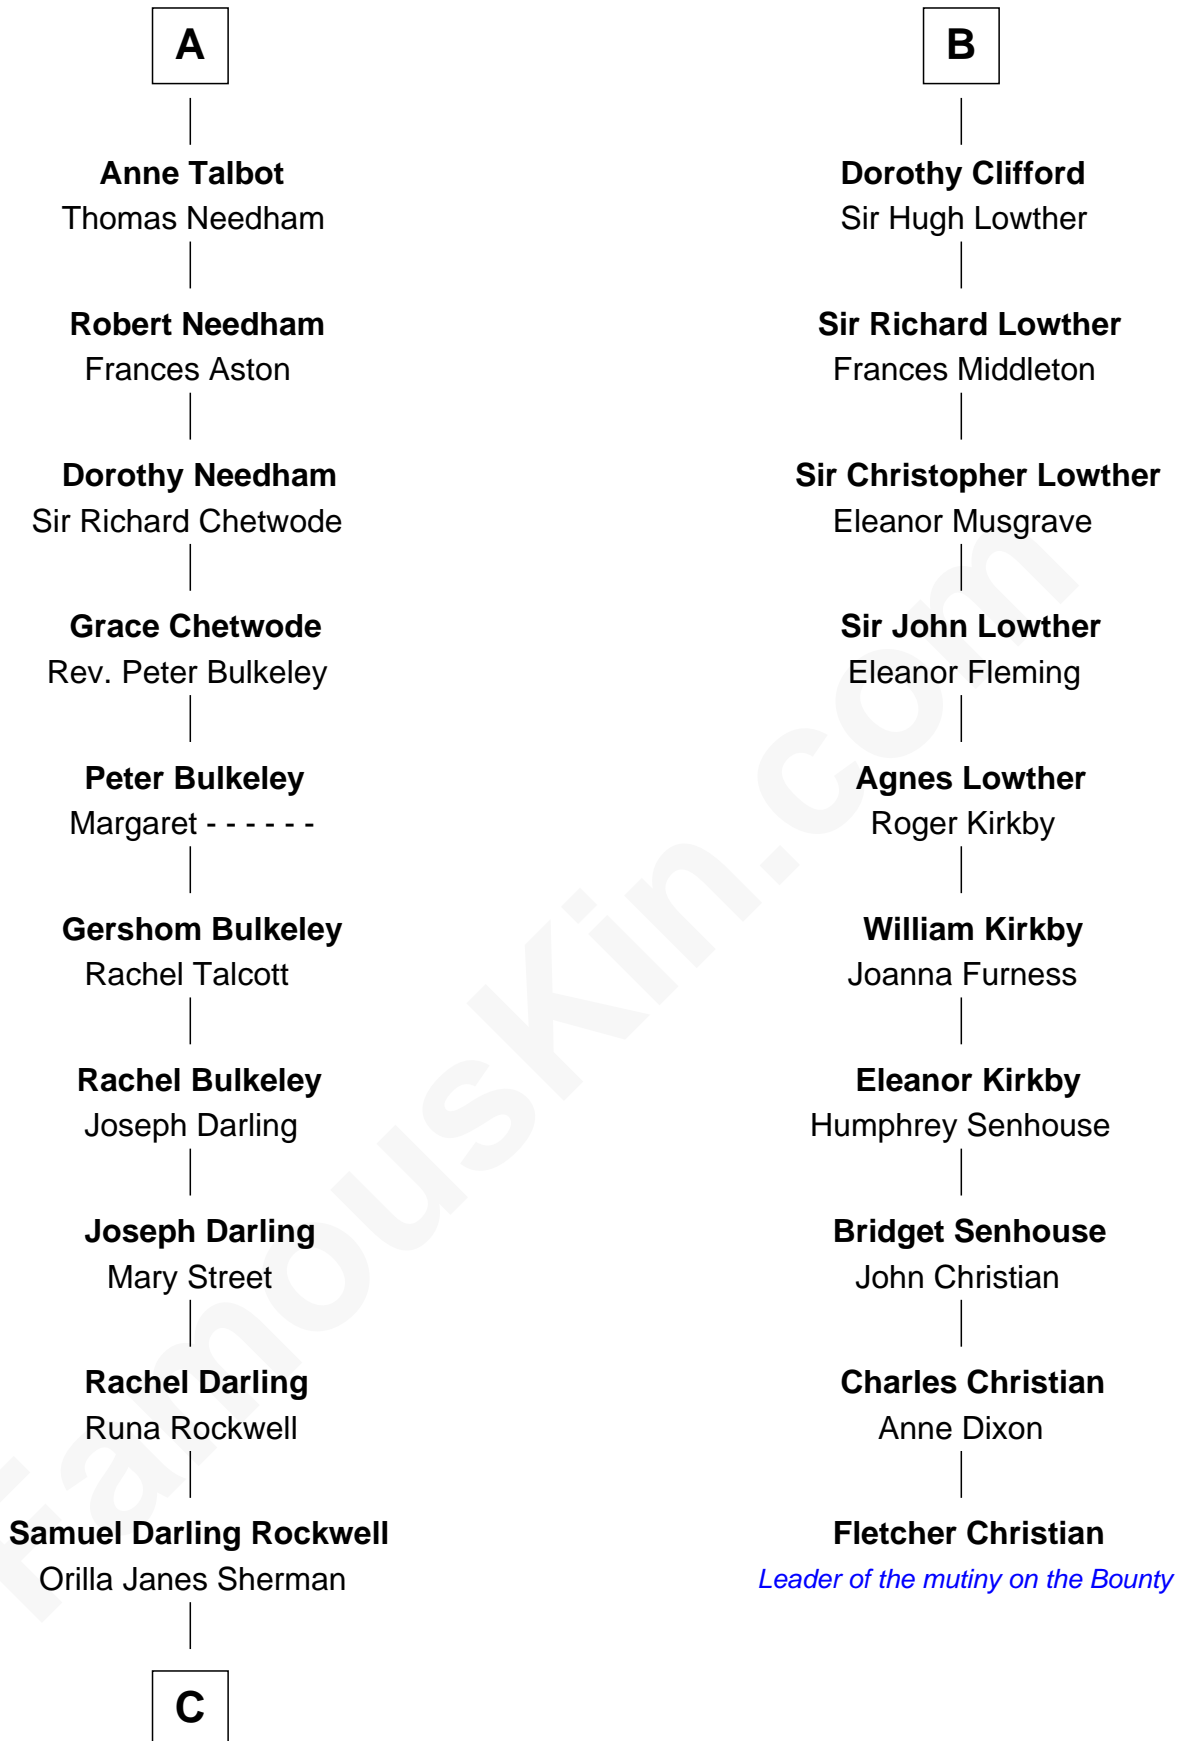

FamousKin.com

Relationship Chart of

Norman Rockwell

American Artist

16th cousin 3 times removed of

Fletcher Christian
 Leader of the mutiny on the Bounty

C

—
John William Rockwell

Phebe Boyce Waring

—
Jarvis Waring Rockwell

Anne Mary Hill

—
Norman Rockwell

American Artist

FamousKin.com