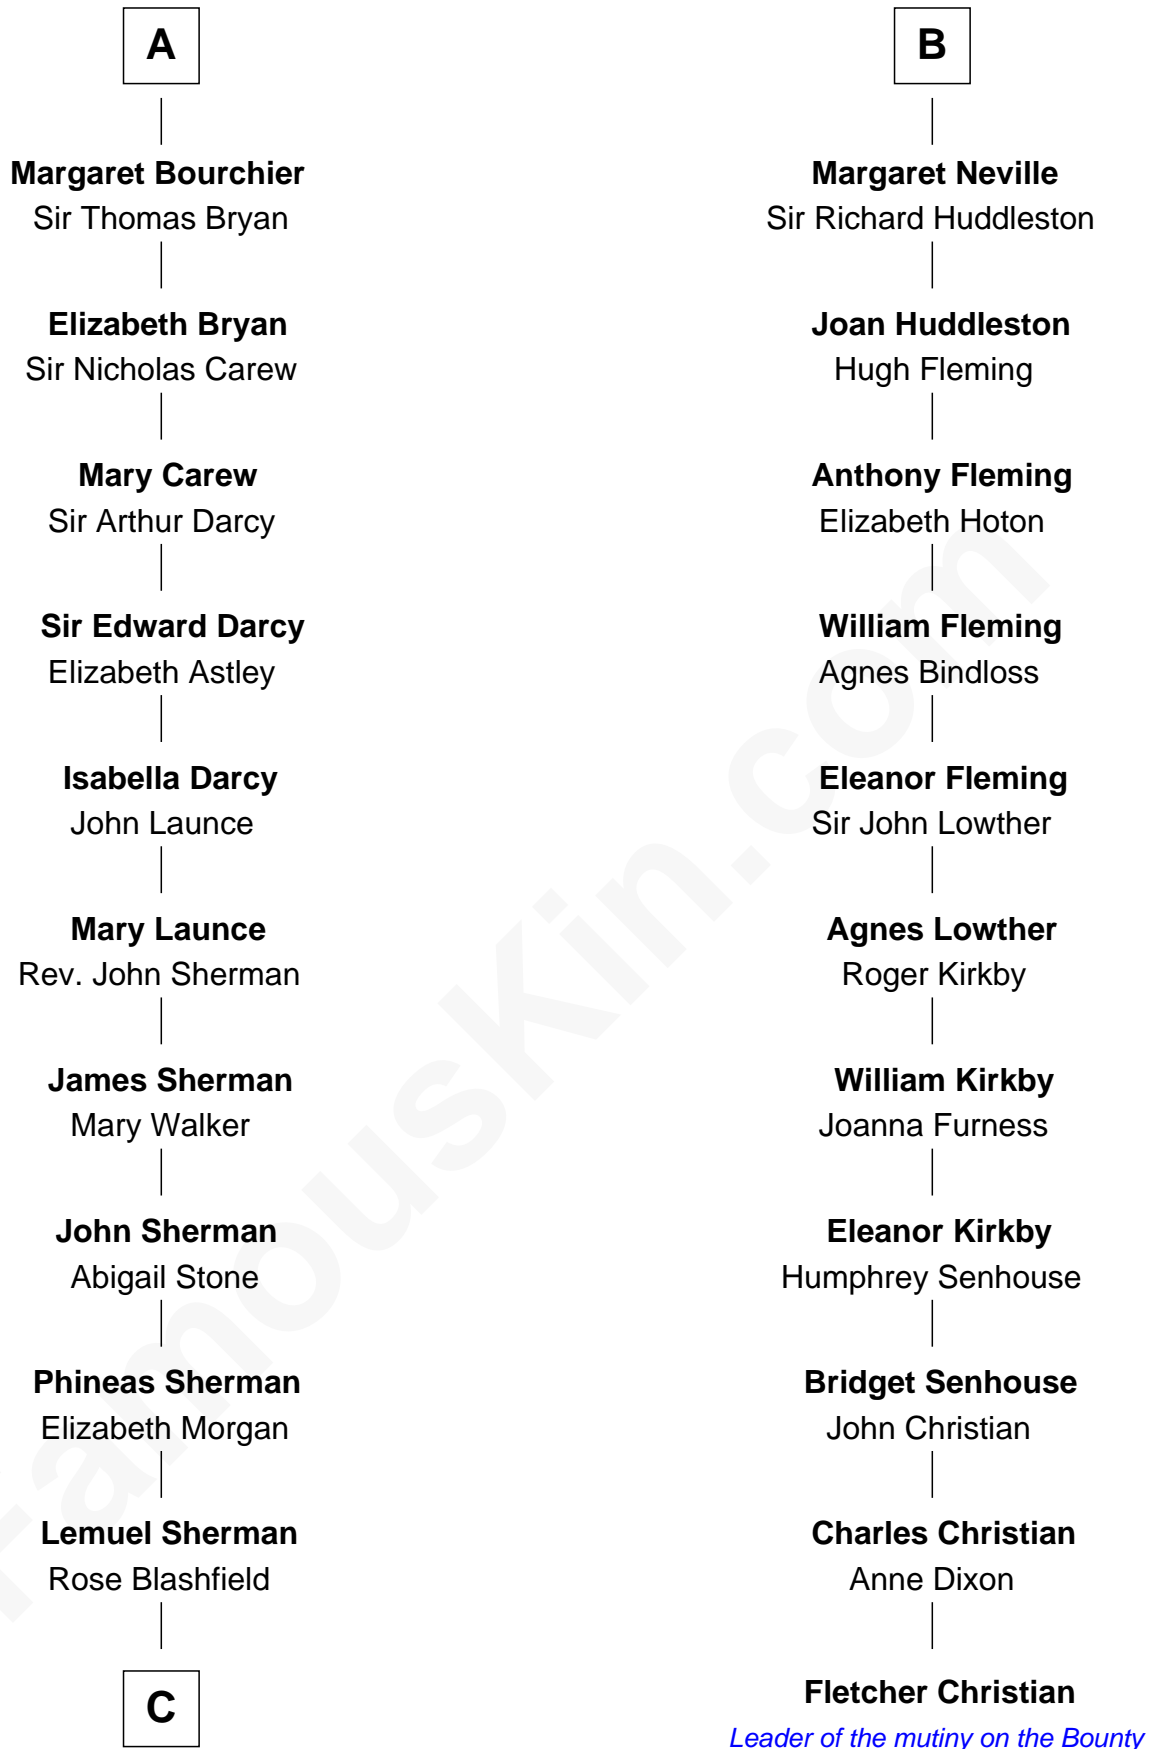

FamousKin.com
Relationship Chart of
Norman Rockwell
American Artist

17th cousin 4 times removed of

Fletcher Christian
Leader of the mutiny on the Bounty

C

—
Jacob Sherman

Cafira Janes

—
Orilla Janes Sherman
Samuel Darling Rockwell

—
John William Rockwell
Phebe Boyce Waring

—
Jarvis Waring Rockwell
Anne Mary Hill

—
Norman Rockwell
American Artist

FamousKin.com