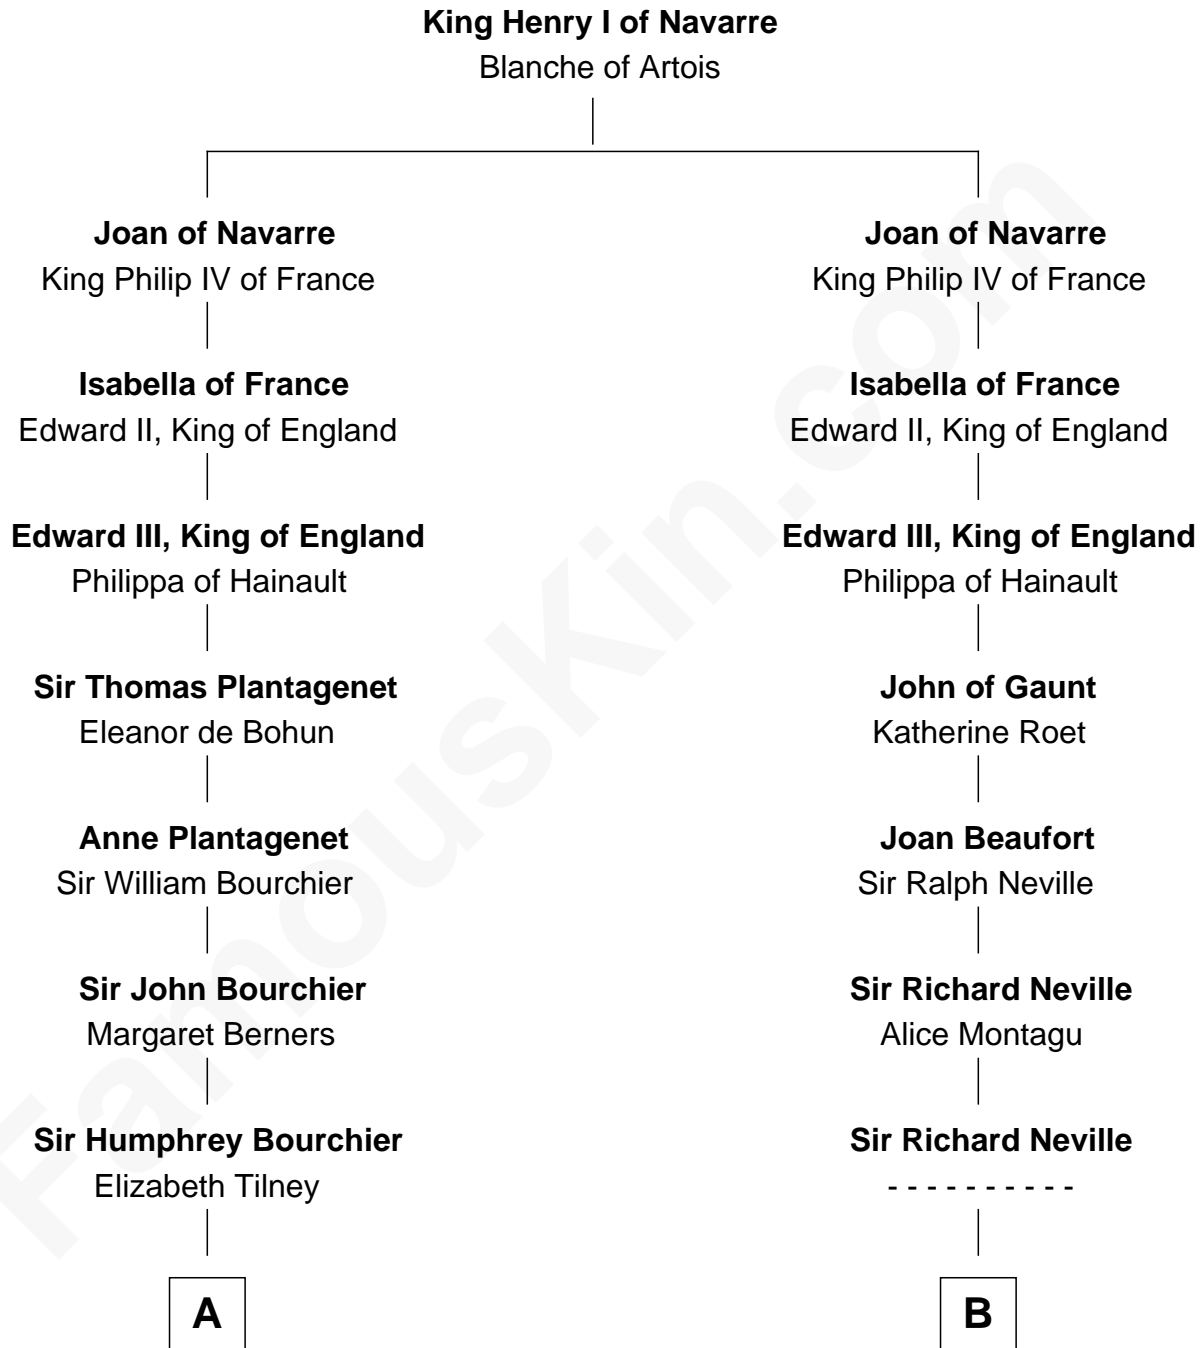

FamousKin.com
Relationship Chart of
Norman Rockwell
American Artist

17th cousin 4 times removed of

Fletcher Christian
Leader of the mutiny on the Bounty

C

—
Jacob Sherman

Cafira Janes

—
Orilla Janes Sherman
Samuel Darling Rockwell

—
John William Rockwell
Phebe Boyce Waring

—
Jarvis Waring Rockwell
Anne Mary Hill

—
Norman Rockwell
American Artist

FamousKin.com