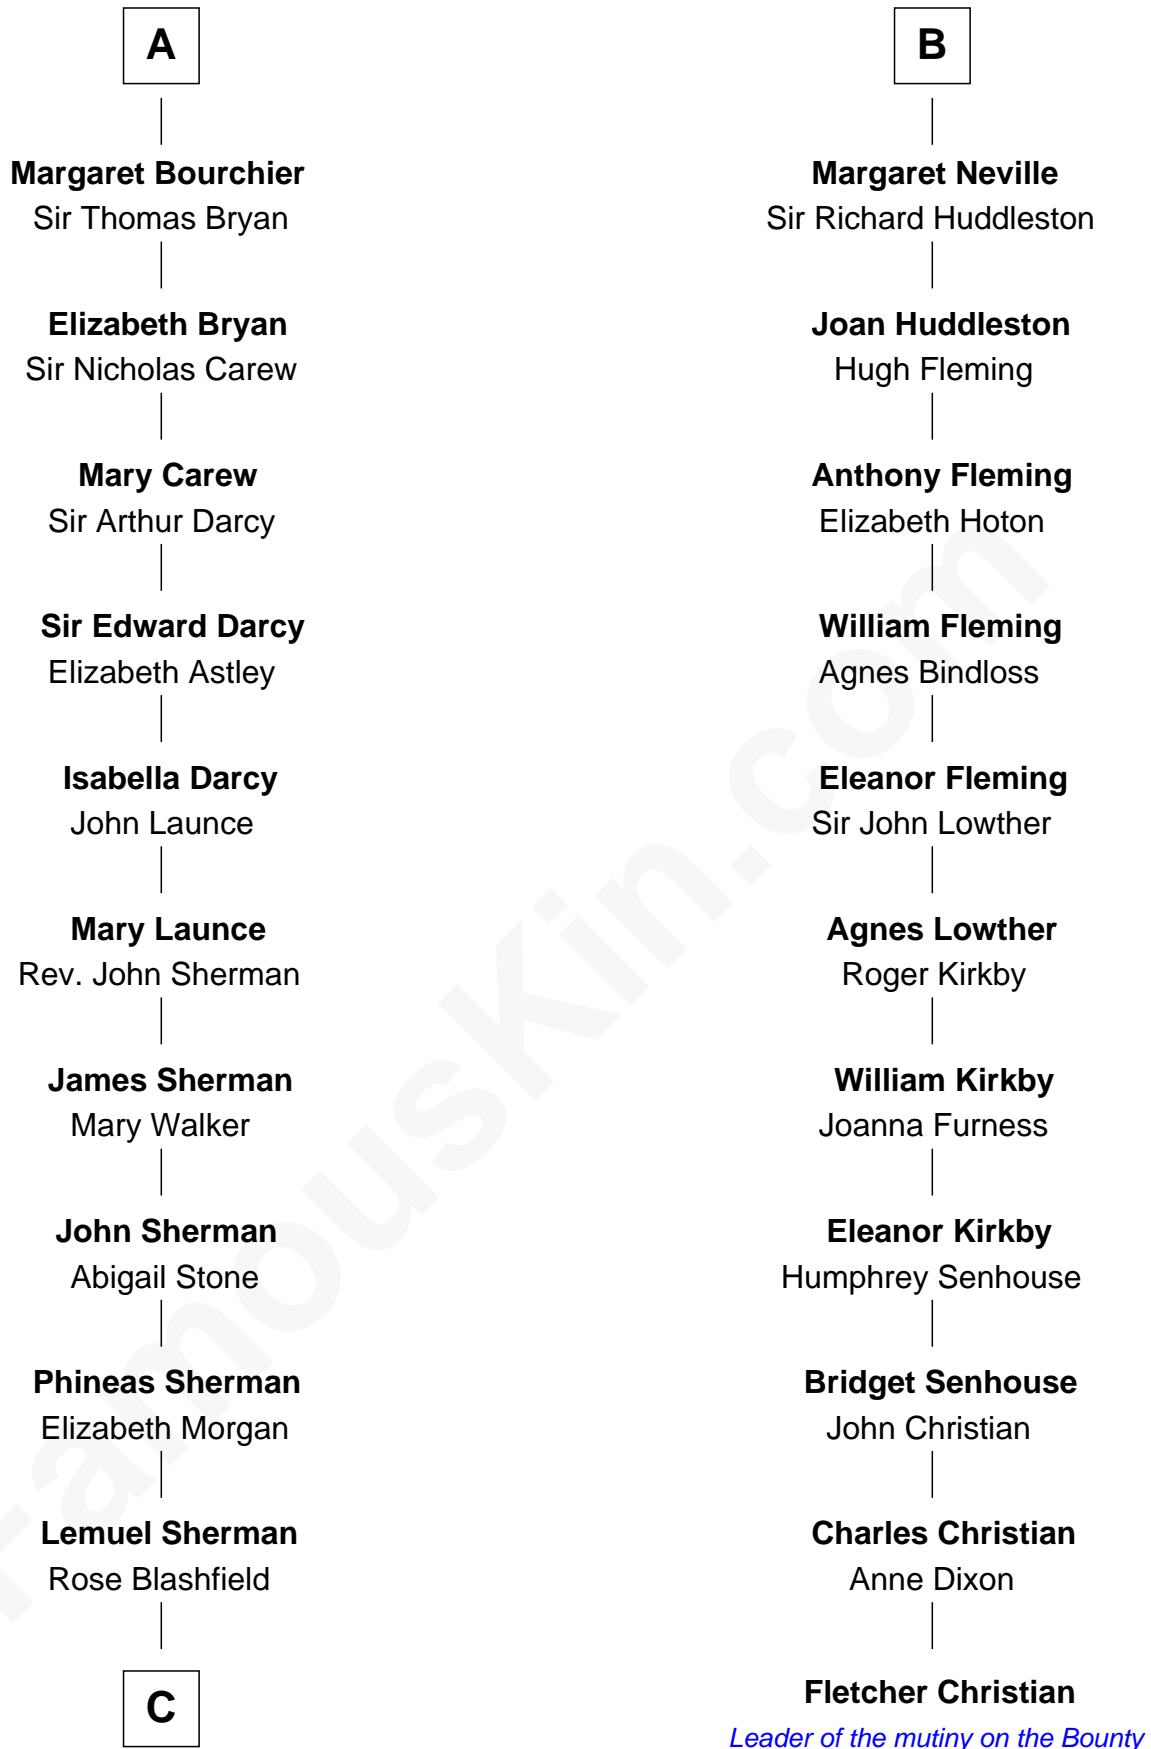

FamousKin.com

Relationship Chart of

Norman Rockwell

American Artist

17th cousin 4 times removed of

Fletcher Christian
 Leader of the mutiny on the Bounty

C

—
Jacob Sherman

Cafira Janes

—
Orilla Janes Sherman
Samuel Darling Rockwell

—
John William Rockwell
Phebe Boyce Waring

—
Jarvis Waring Rockwell
Anne Mary Hill

—
Norman Rockwell
American Artist

FamousKin.com