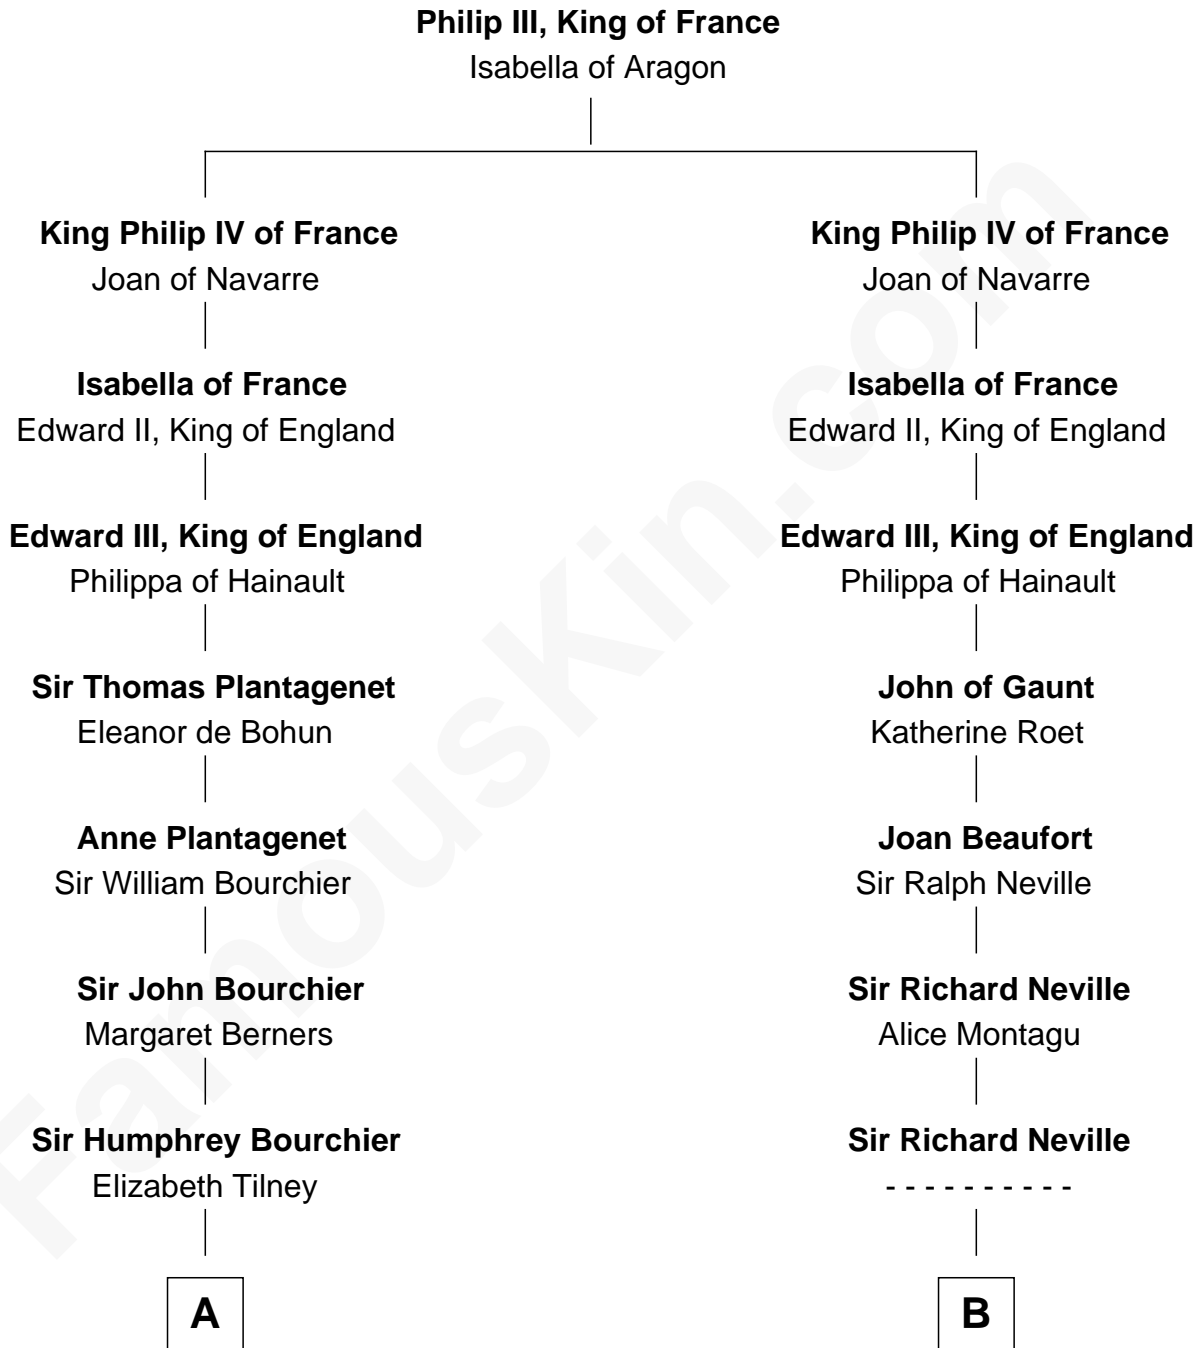

FamousKin.com

Relationship Chart of

Norman Rockwell

American Artist

17th cousin 4 times removed of

Fletcher Christian
 Leader of the mutiny on the Bounty

C

—
Jacob Sherman

Cafira Janes

—
Orilla Janes Sherman
Samuel Darling Rockwell

—
John William Rockwell
Phebe Boyce Waring

—
Jarvis Waring Rockwell
Anne Mary Hill

—
Norman Rockwell
American Artist

FamousKin.com