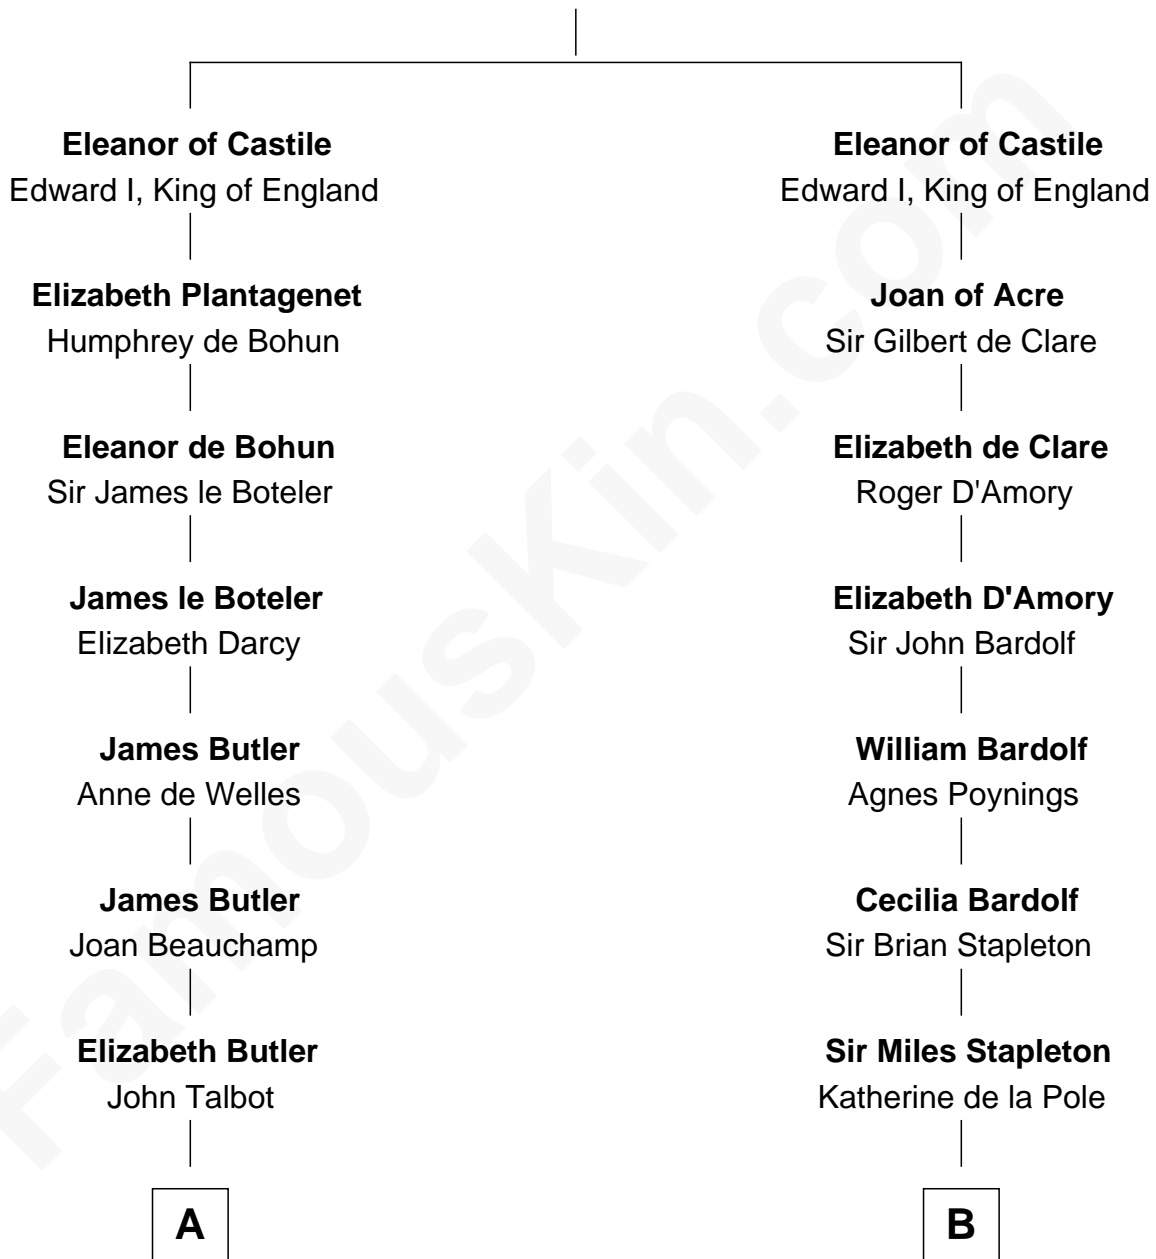

FamousKin.com
Relationship Chart of
Norman Rockwell
American Artist

17th cousin 4 times removed of

Fletcher Christian
Leader of the mutiny on the Bounty

Ferdinand III, King of Castile
 Joanna of Ponthieu

C

—
Rachel Darling
Runa Rockwell

—
Samuel Darling Rockwell
Orilla Janes Sherman

—
John William Rockwell
Phebe Boyce Waring

—
Jarvis Waring Rockwell
Anne Mary Hill

—
Norman Rockwell
American Artist

FamousKin.com