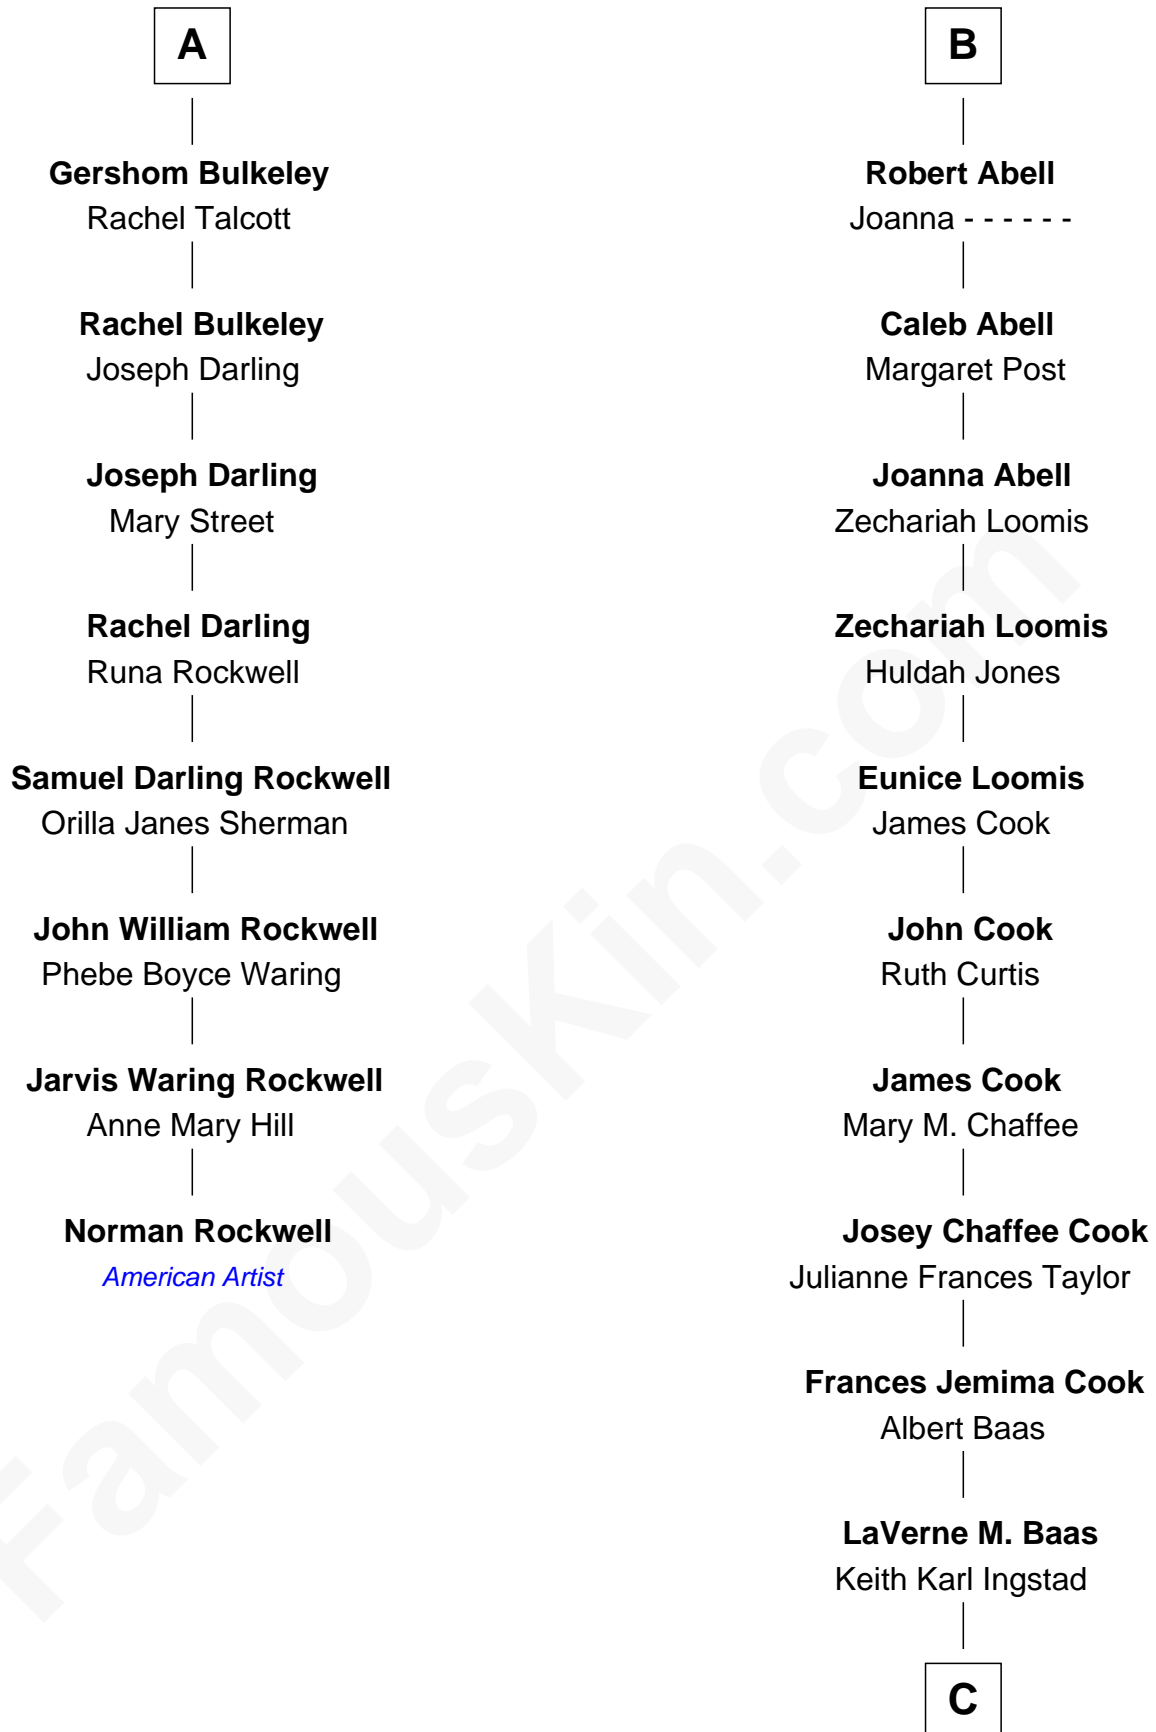

FamousKin.com
Relationship Chart of
Norman Rockwell
American Artist

14th cousin 4 times removed of
Amber Stevens West
TV and Movie Actress

Sir Robert Corbet
 Margaret - - - - -

C

Terry Keith Ingstad
Beverly Jean Cunningham

Amber Stevens West
TV and Movie Actress

FamousKin.com