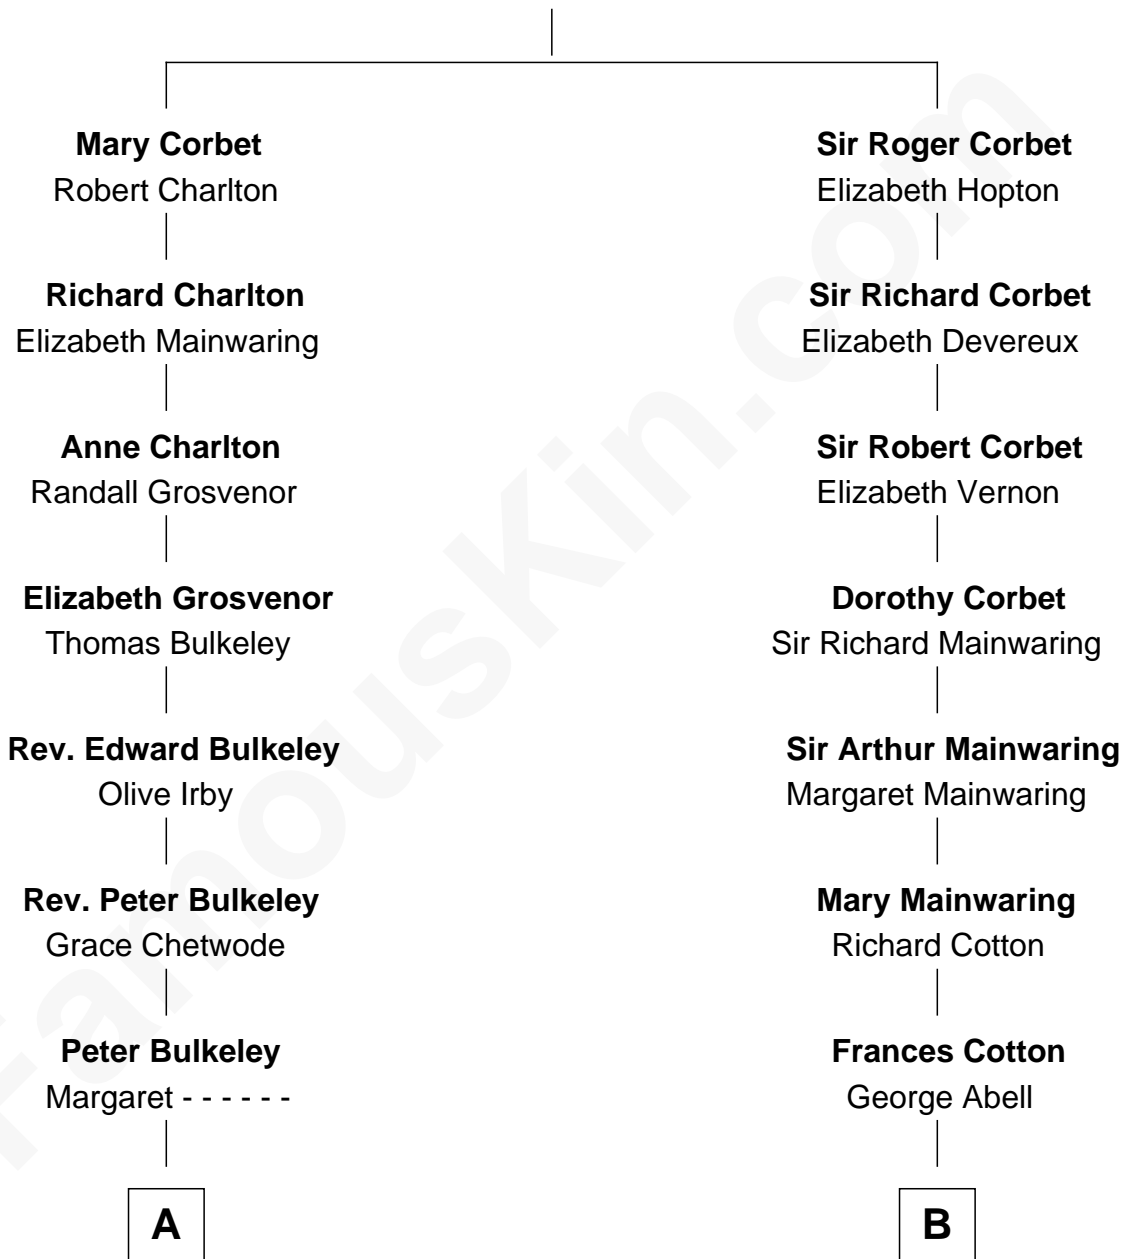

FamousKin.com
Relationship Chart of
Norman Rockwell
American Artist

14th cousin 4 times removed of
Amber Stevens West
TV and Movie Actress

Sir Robert Corbet
 Margaret - - - - -

C

Terry Keith Ingstad
Beverly Jean Cunningham

Amber Stevens West
TV and Movie Actress

FamousKin.com