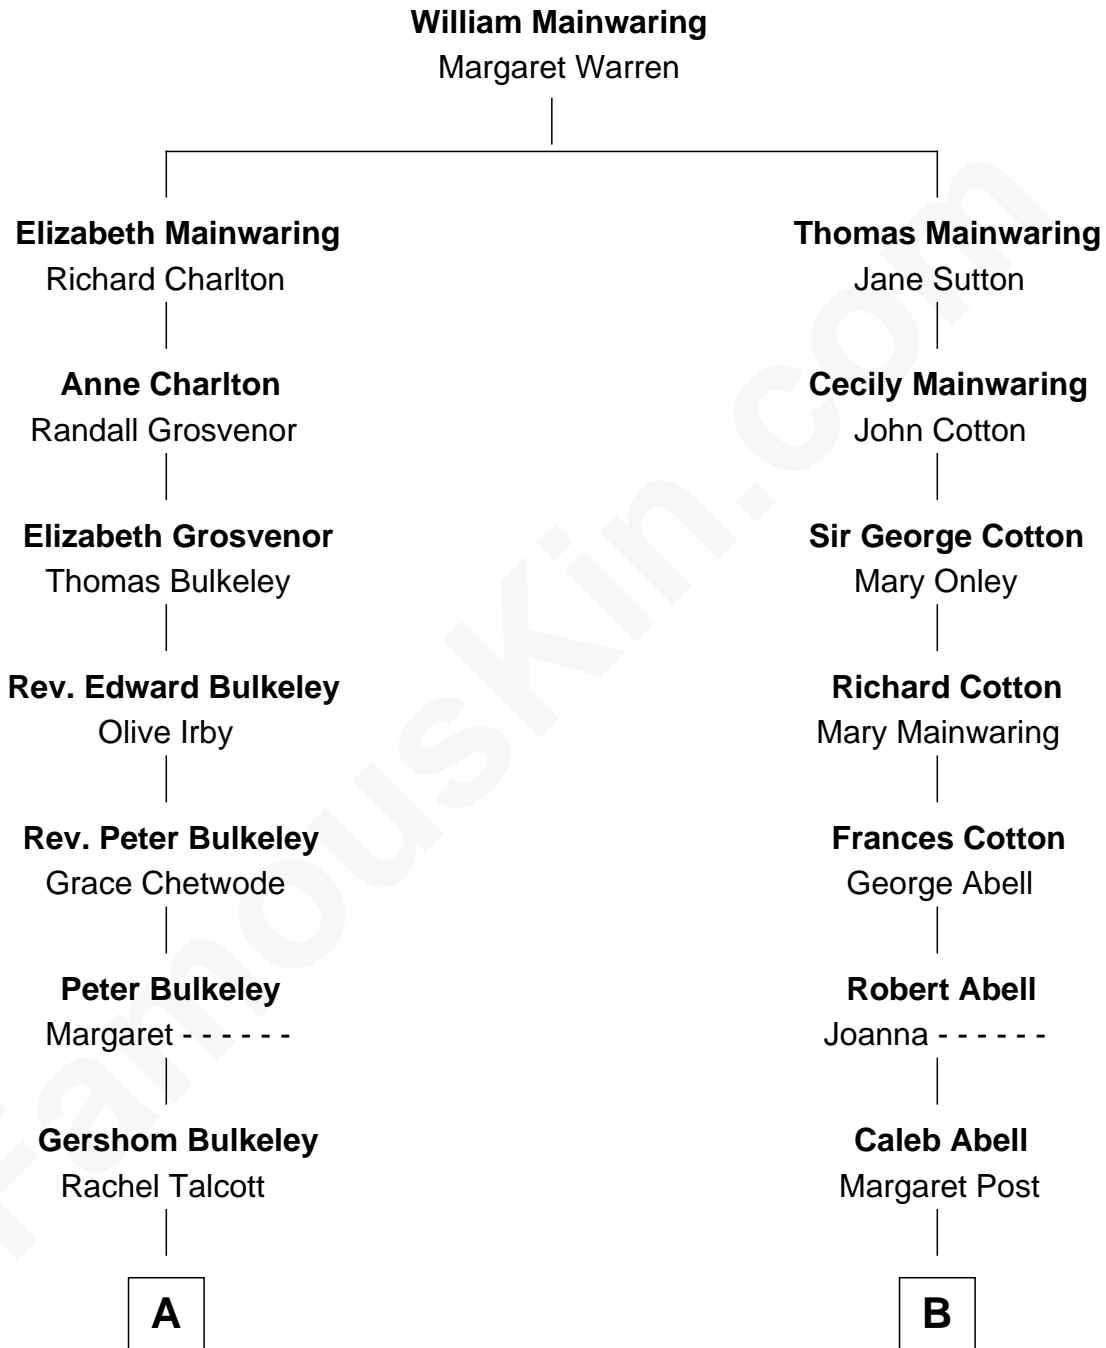

FamousKin.com
Relationship Chart of
Norman Rockwell
American Artist

13th cousin 2 times removed of
Shadove Stevens
Radio Disc Jockey

A

Rachel Bulkeley

Joseph Darling

Joseph Darling

Mary Street

Rachel Darling

Runa Rockwell

Samuel Darling Rockwell

Orilla Janes Sherman

John William Rockwell

Phebe Boyce Waring

Jarvis Waring Rockwell

Anne Mary Hill

Norman Rockwell